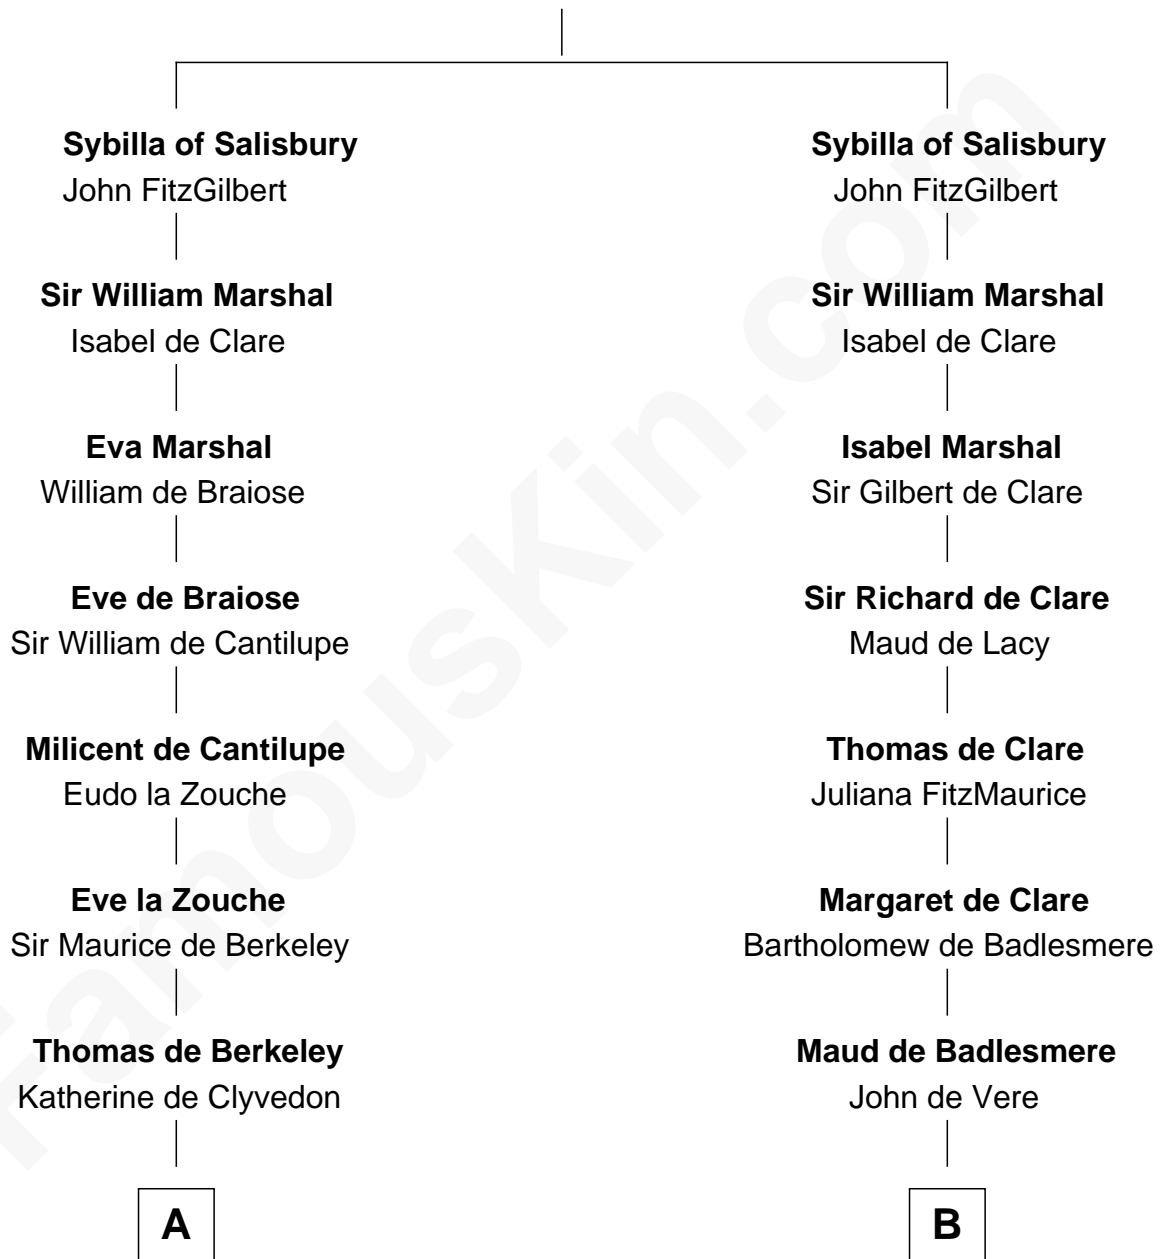

FamousKin.com Relationship Chart of

Nicholas Gilman

Signer of the U.S. Constitution

20th cousin of

Samuel Howard

Boston Tea Party Participant

Walter of Salisbury

C

Rev. Nathaniel Rogers

Sarah Purkiss

Elizabeth Rogers

Rev. John Taylor

Ann Taylor

Nicholas Gilman

Nicholas Gilman

Signer of the U.S. Constitution

Boston Tea Party Participant

FamousKin.com