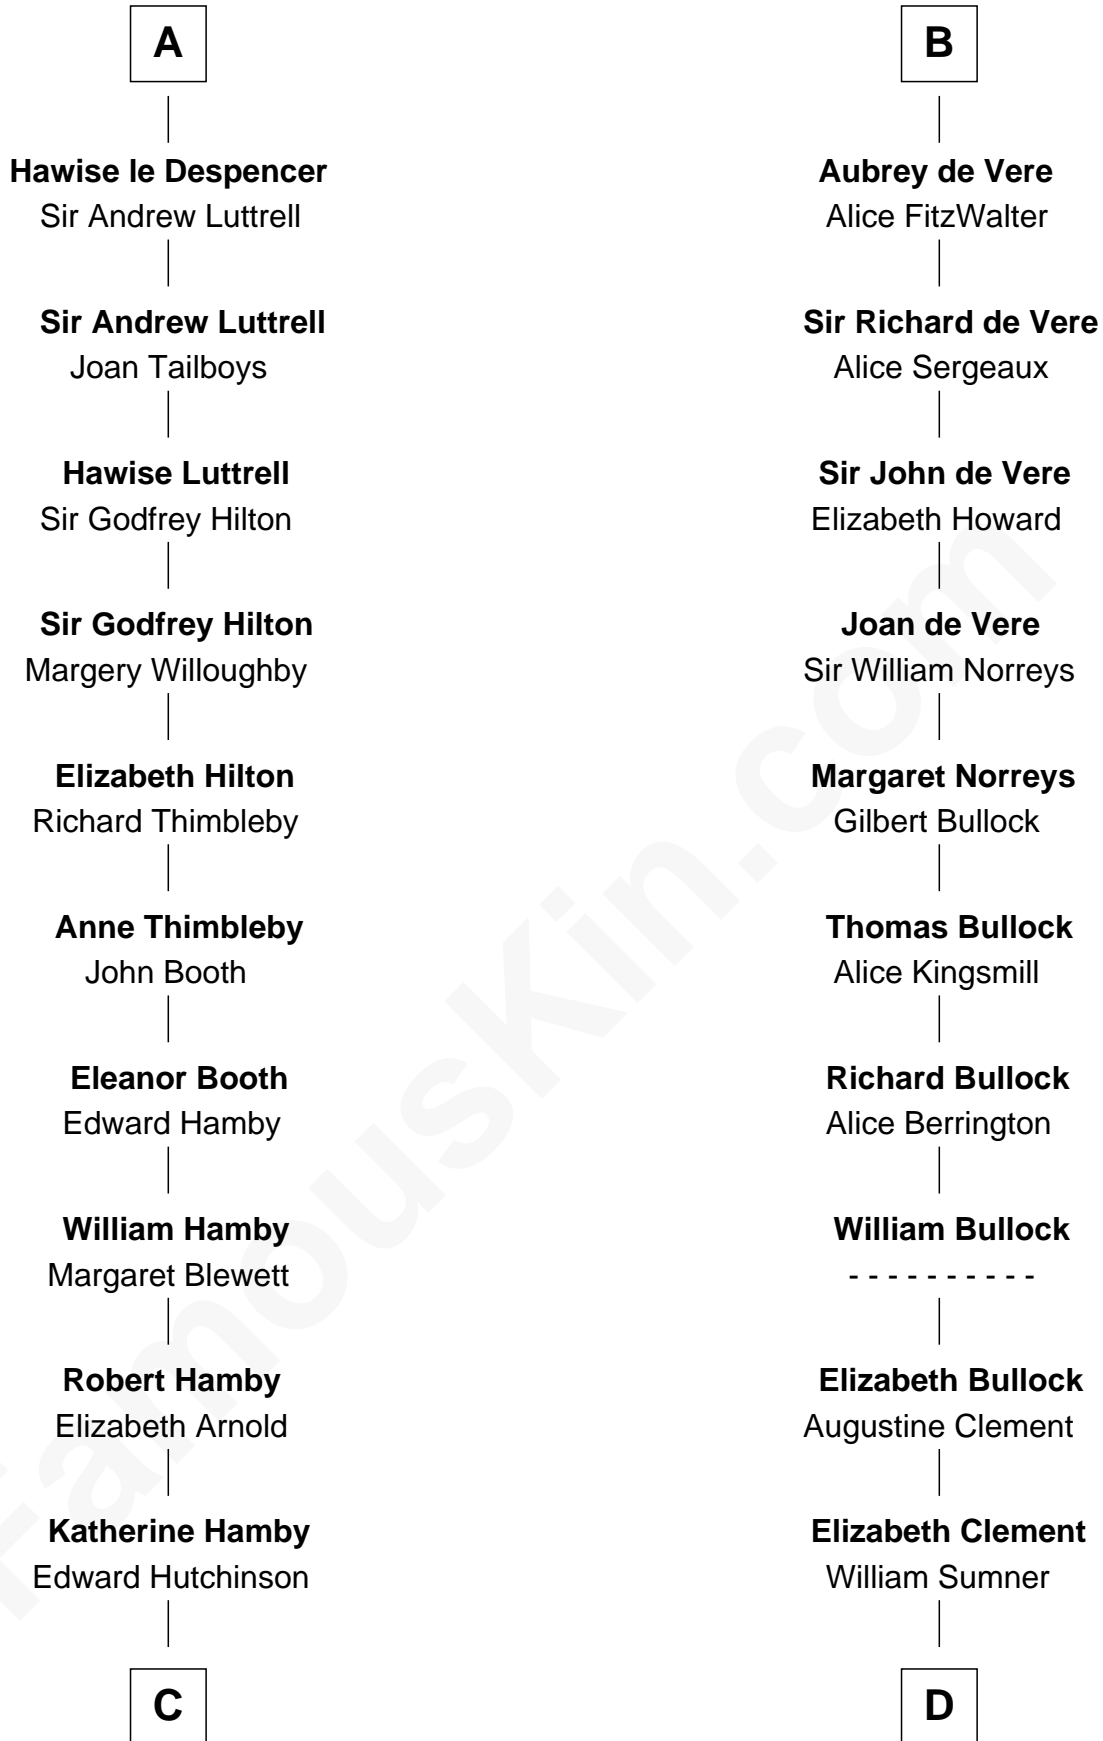

# FamousKin.com Relationship Chart of

**Nicholas Gilman**

*Signer of the U.S. Constitution*

20th cousin 1 time removed of

**Samuel Howard**

*Boston Tea Party Participant*

**James de St. Hilary**

Aveline - - - - -

**C**

**Elizabeth Hutchinson**

Edward Winslow

**Anna Winslow**

John Taylor

**Rev. John Taylor**

Elizabeth Rogers

**Ann Taylor**