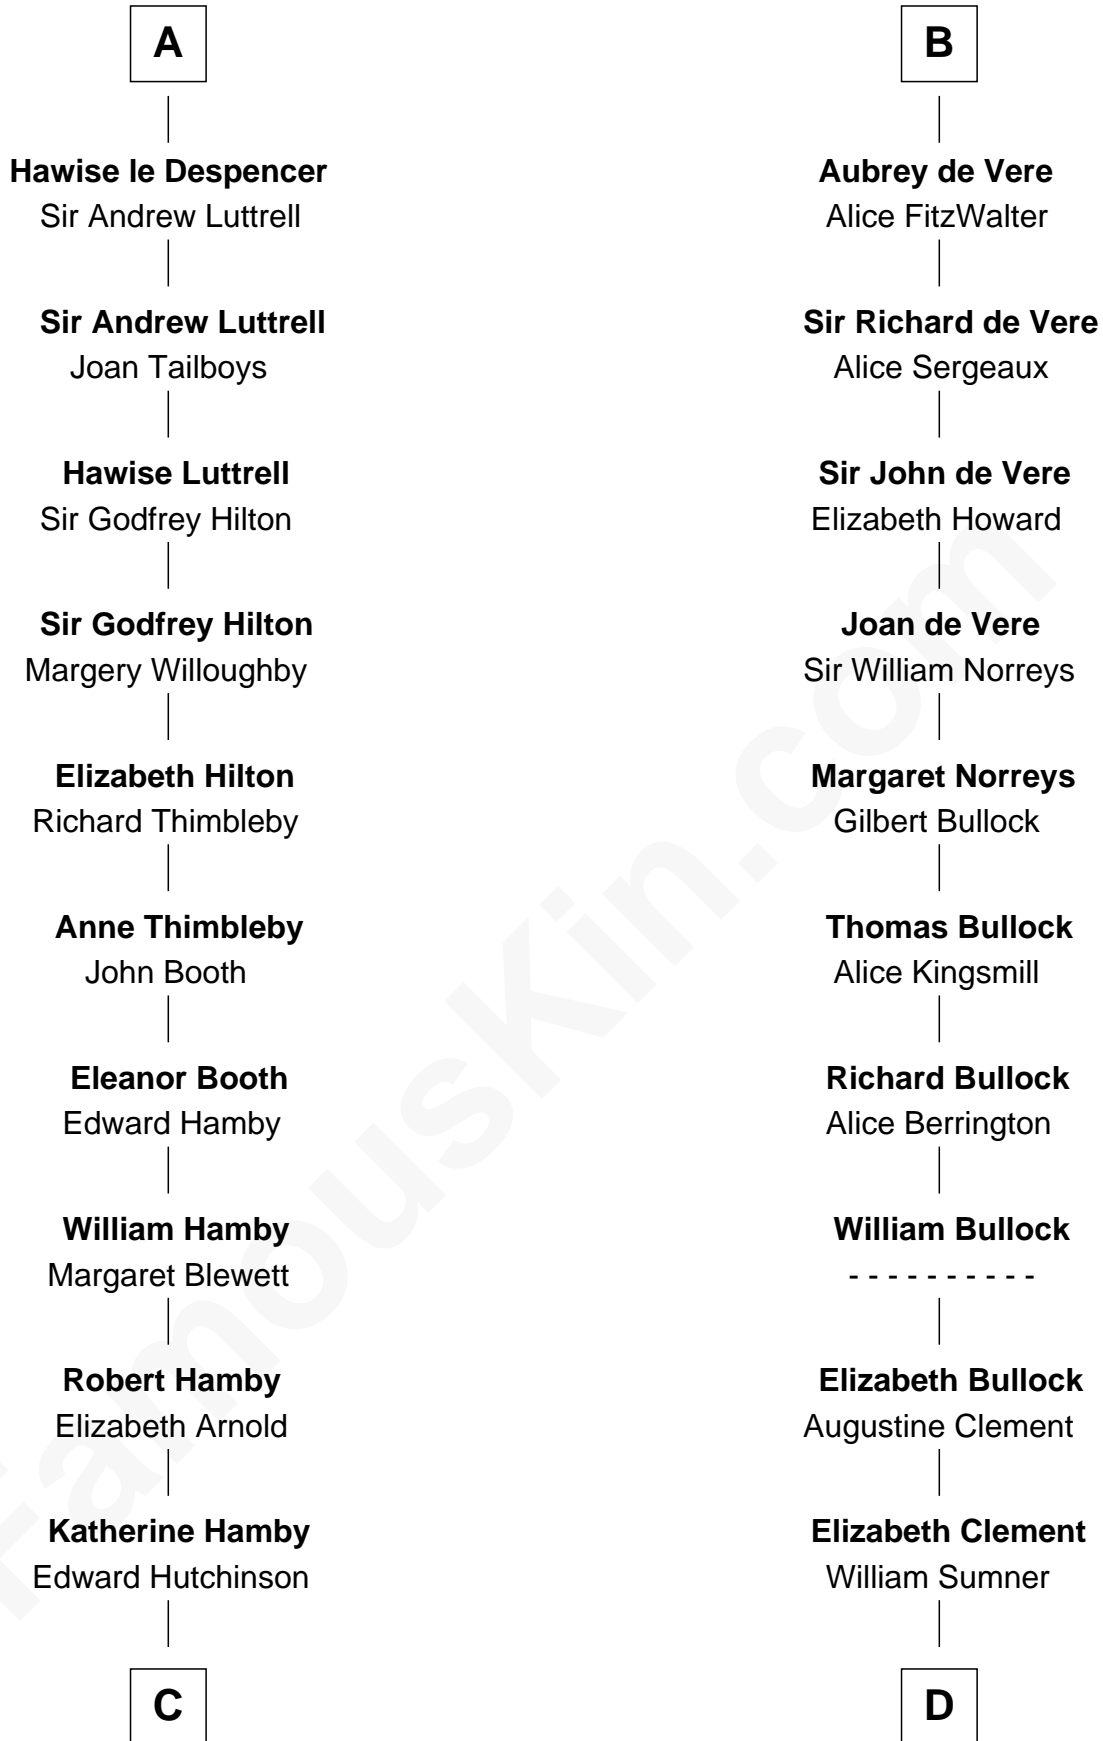

# FamousKin.com Relationship Chart of

**Nicholas Gilman**

*Signer of the U.S. Constitution*

20th cousin 1 time removed of

**Samuel Howard**

*Boston Tea Party Participant*

**Richard Fitzgilbert de Clare**

Adeliza de Meschines

**C**

**Elizabeth Hutchinson**

Edward Winslow

**Anna Winslow**

John Taylor

**Rev. John Taylor**

Elizabeth Rogers

**Ann Taylor**