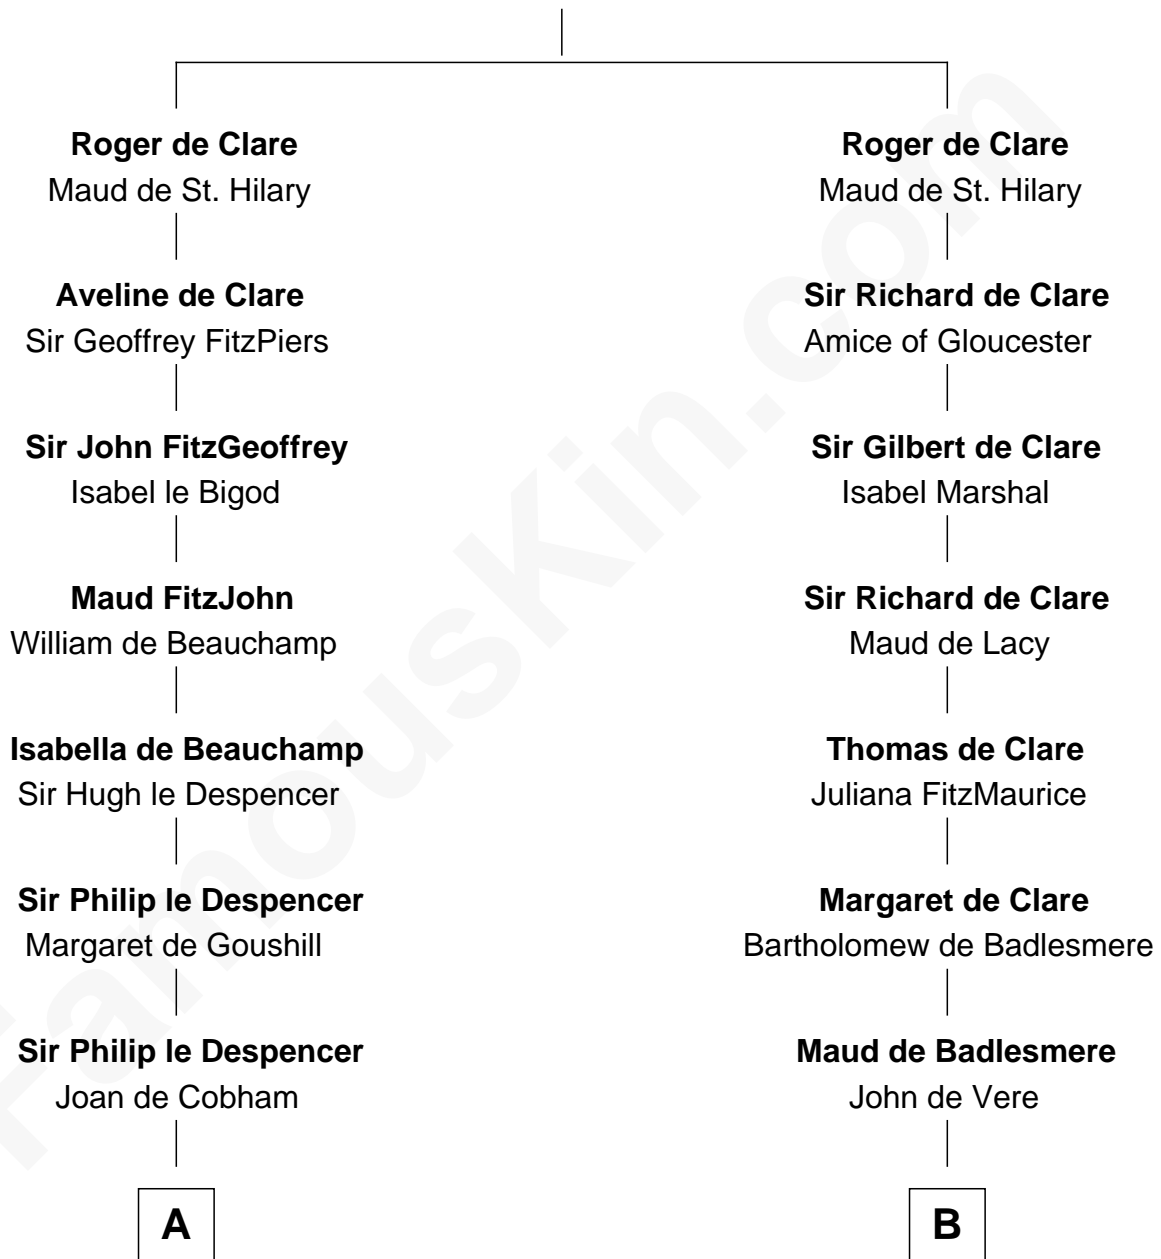

# FamousKin.com Relationship Chart of

**Nicholas Gilman**

*Signer of the U.S. Constitution*

20th cousin 1 time removed of

**Samuel Howard**

*Boston Tea Party Participant*

**Richard Fitzgilbert de Clare**

Adeliza de Meschines

**C**

**Elizabeth Hutchinson**

Edward Winslow

**Anna Winslow**

John Taylor

**Rev. John Taylor**

Elizabeth Rogers

**Ann Taylor**

Nicholas Gilman

**Nicholas Gilman**

*Signer of the U.S. Constitution*

**D**

**Hannah Sumner**

John Goffe

**William Goffe**

Abigail Richardson