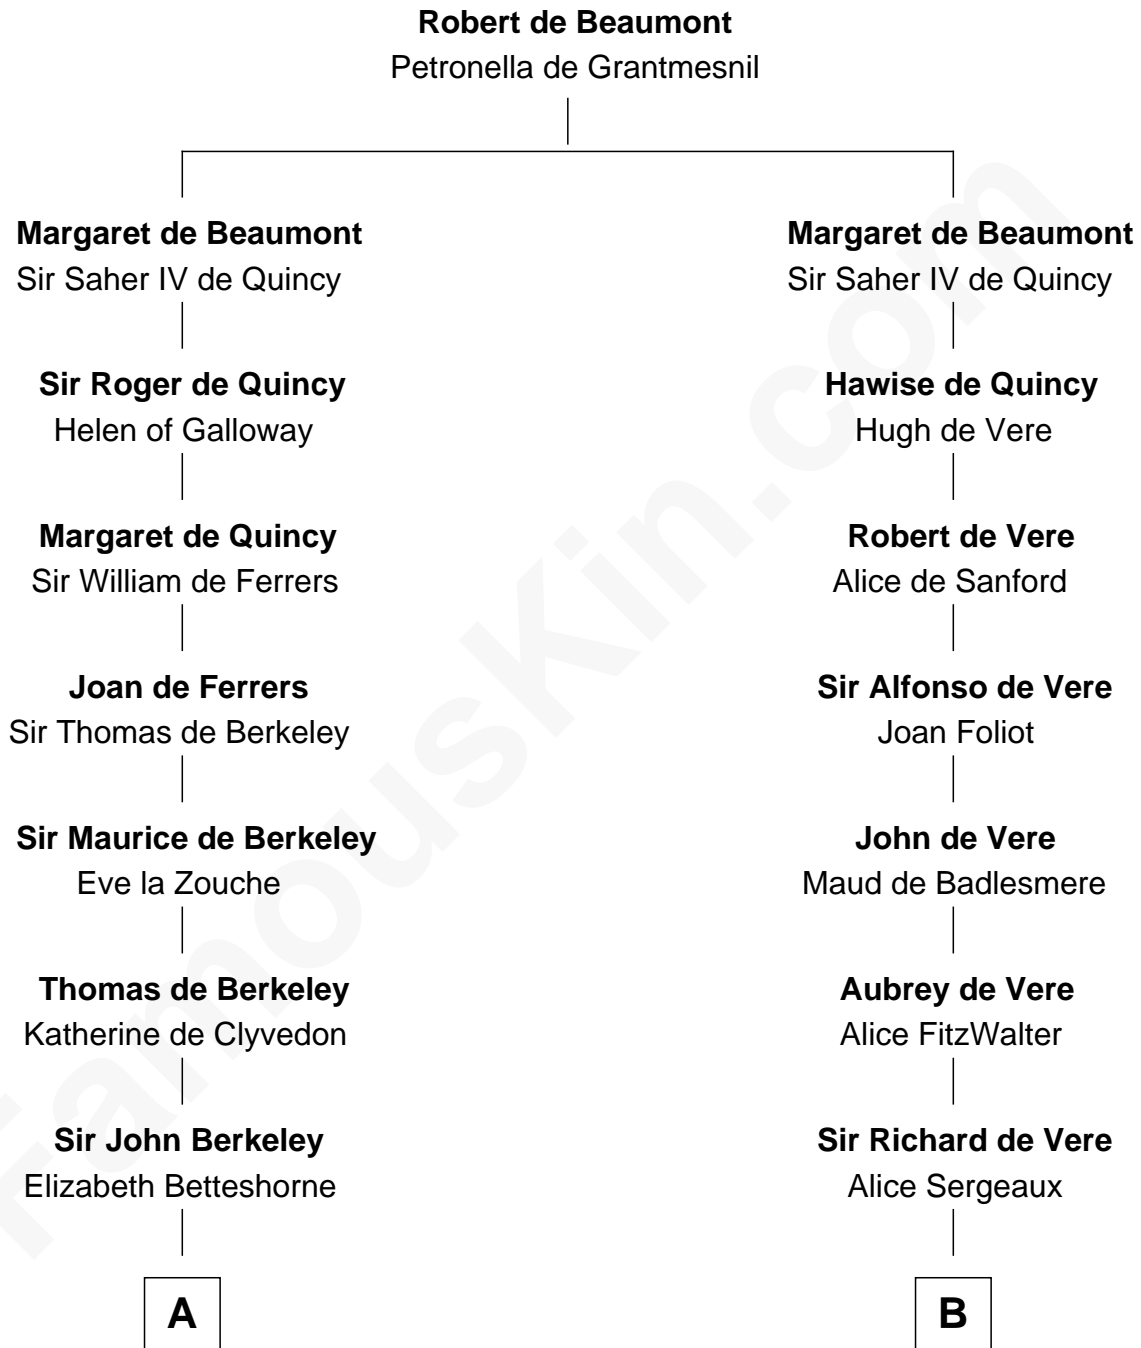

# FamousKin.com Relationship Chart of

**Nicholas Gilman**

*Signer of the U.S. Constitution*

18th cousin 1 time removed of

**Samuel Howard**

*Boston Tea Party Participant*

**C**

**Elizabeth Rogers**

Rev. John Taylor

**Ann Taylor**

Nicholas Gilman

**Nicholas Gilman**

*Signer of the U.S. Constitution*

**D**

**Martha Goffe**

Ebenezer Howard

**Samuel Howard**

*Boston Tea Party Participant*

FamousKin.com