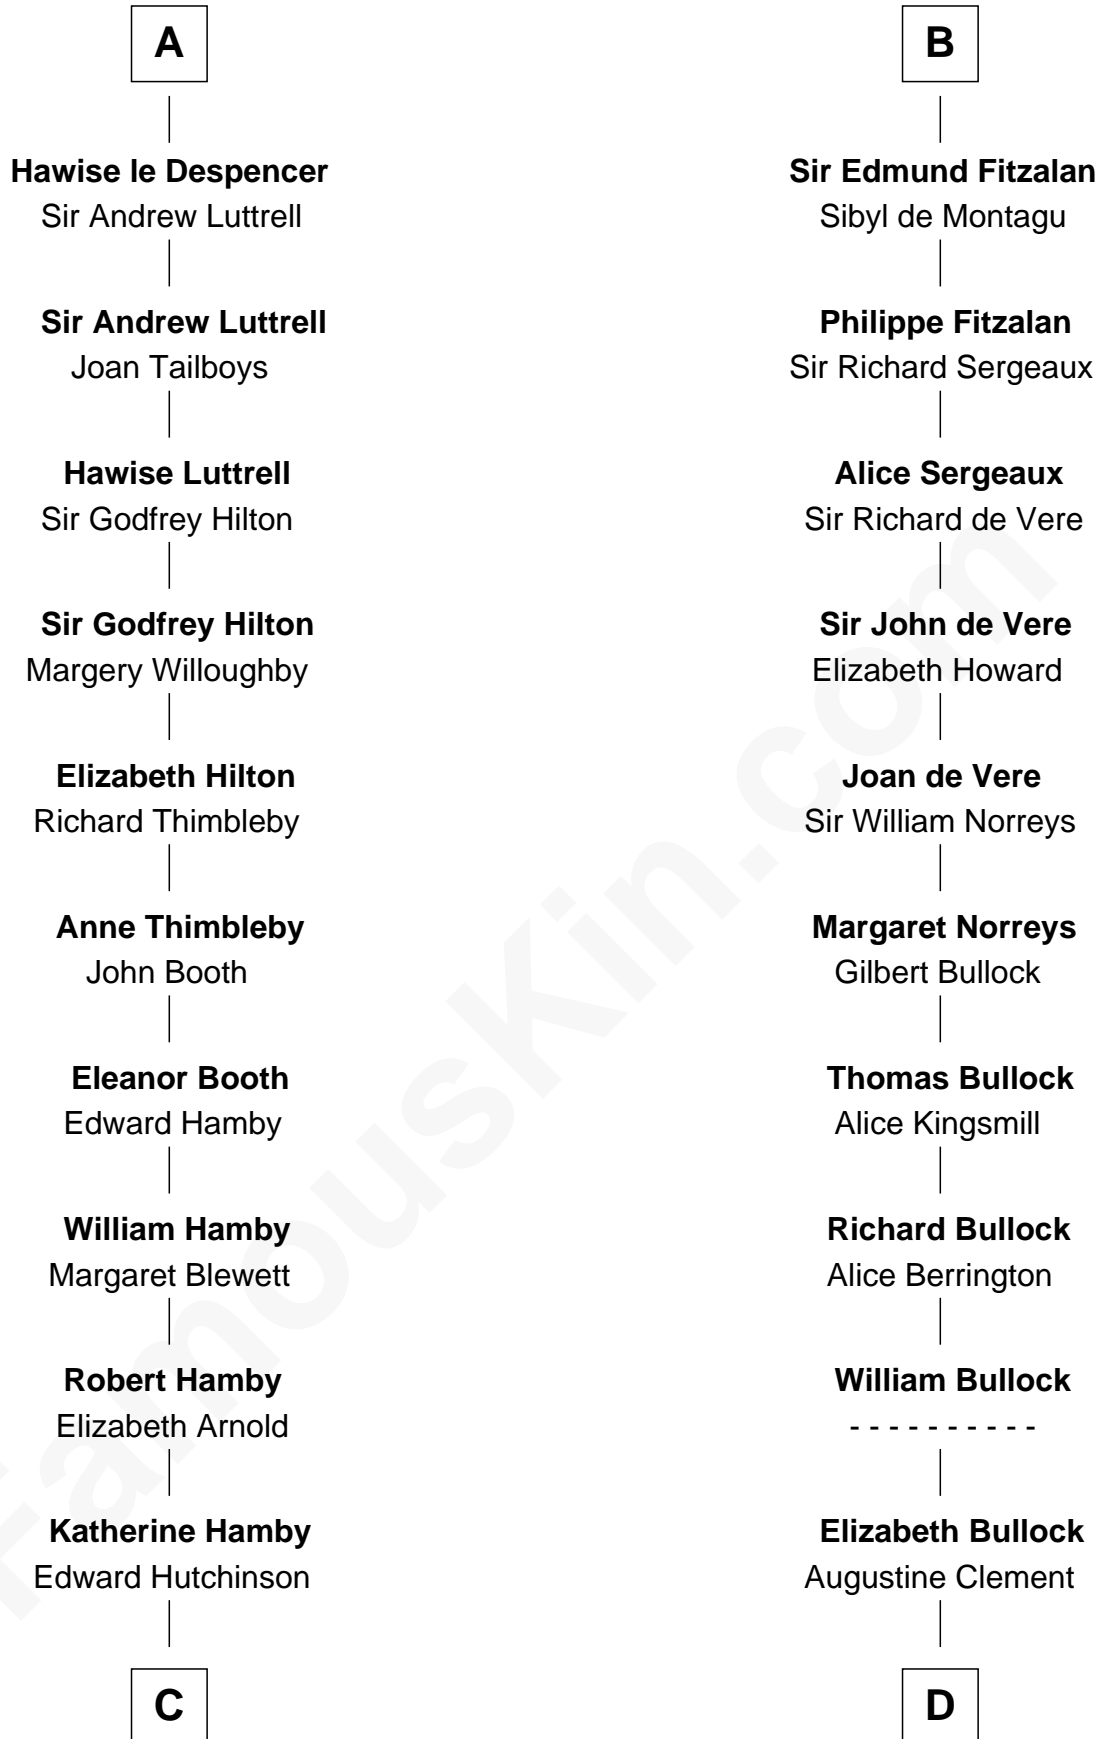

FamousKin.com Relationship Chart of

Nicholas Gilman

Signer of the U.S. Constitution

21st cousin of

Samuel Howard

Boston Tea Party Participant

Geoffrey de Mandeville

Rohese de Vere

Sir Philip le Despencer
Joan de Cobham

A

Maud de Mandeville
Piers de Lutegareshale

Sir Geoffrey FitzPiers
Aveline de Clare

Sir John FitzGeoffrey
Isabel le Bigod

Maud FitzJohn
William de Beauchamp

Isabella de Beauchamp
Sir Hugh le Despencer

Hugh le Despencer
Eleanor de Clare

Isabel le Despencer
Richard Fitzalan

B

C

Elizabeth Hutchinson

Edward Winslow

Anna Winslow

John Taylor