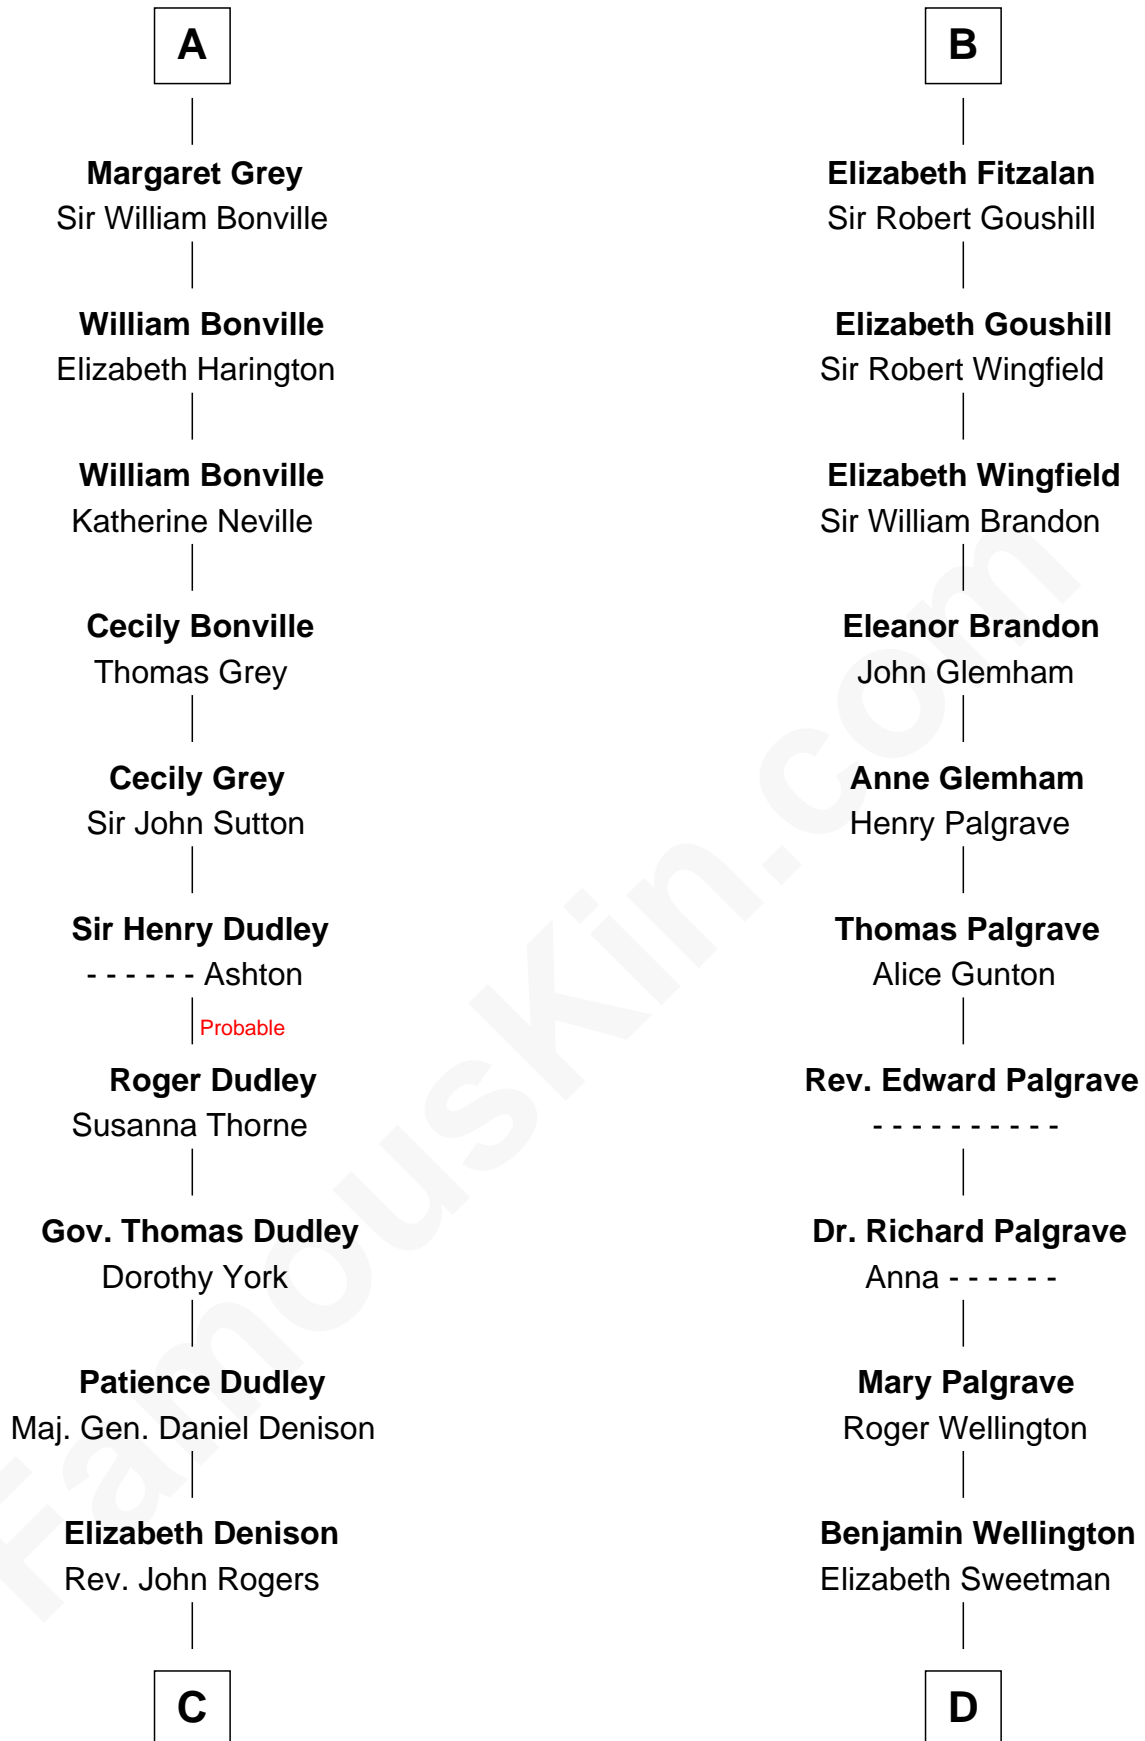

# FamousKin.com Relationship Chart of

**Nicholas Gilman**

*Signer of the U.S. Constitution*

20th cousin of

**Eli Whitney**

*Inventor of the Cotton Gin*

**Humphrey IV de Bohun**

Margaret of Scotland

**C**

**Rev. Nathaniel Rogers**

Sarah Purkiss

**Elizabeth Rogers**

Rev. John Taylor

**Ann Taylor**

Nicholas Gilman

**Nicholas Gilman**

*Signer of the U.S. Constitution*

**D**

**Elizabeth Wellington**

John Fay

**Benjamin Fay**

Martha Miles

**Elizabeth Fay**

Eli Whitney