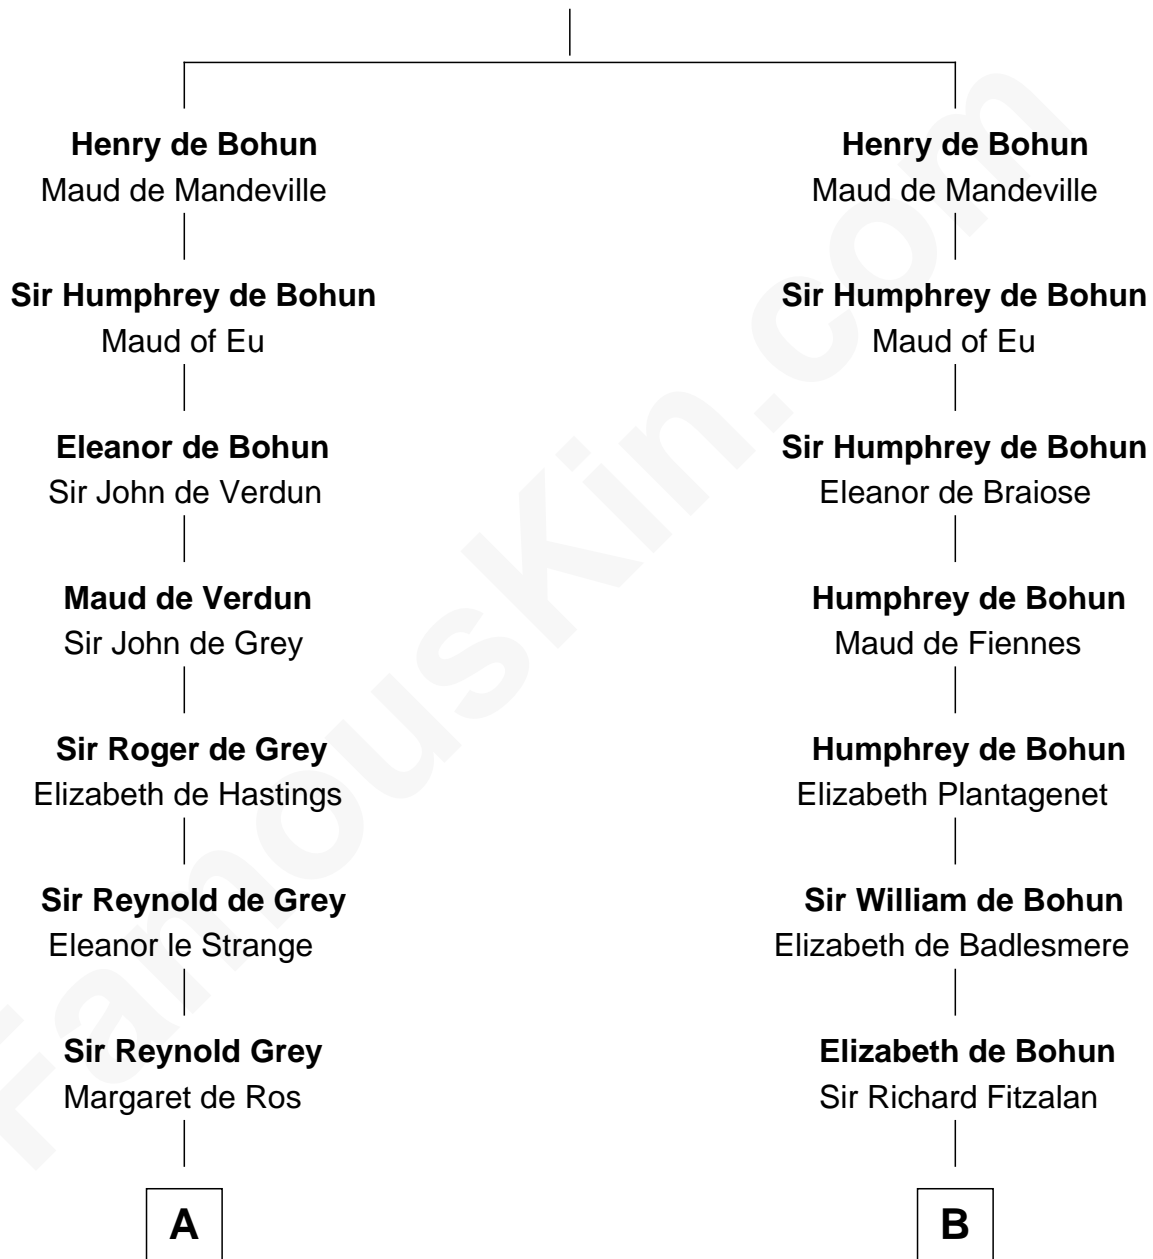

# FamousKin.com Relationship Chart of

**Nicholas Gilman**

*Signer of the U.S. Constitution*

20th cousin of

**Eli Whitney**

*Inventor of the Cotton Gin*

**Humphrey IV de Bohun**

Margaret of Scotland

**C**

**Rev. Nathaniel Rogers**

Sarah Purkiss

**Elizabeth Rogers**

Rev. John Taylor

**Ann Taylor**

Nicholas Gilman

**Nicholas Gilman**

*Signer of the U.S. Constitution*

**D**

**Elizabeth Wellington**

John Fay

**Benjamin Fay**

Martha Miles

**Elizabeth Fay**

Eli Whitney

**Eli Whitney**

*Inventor of the Cotton Gin*

FamousKin.com