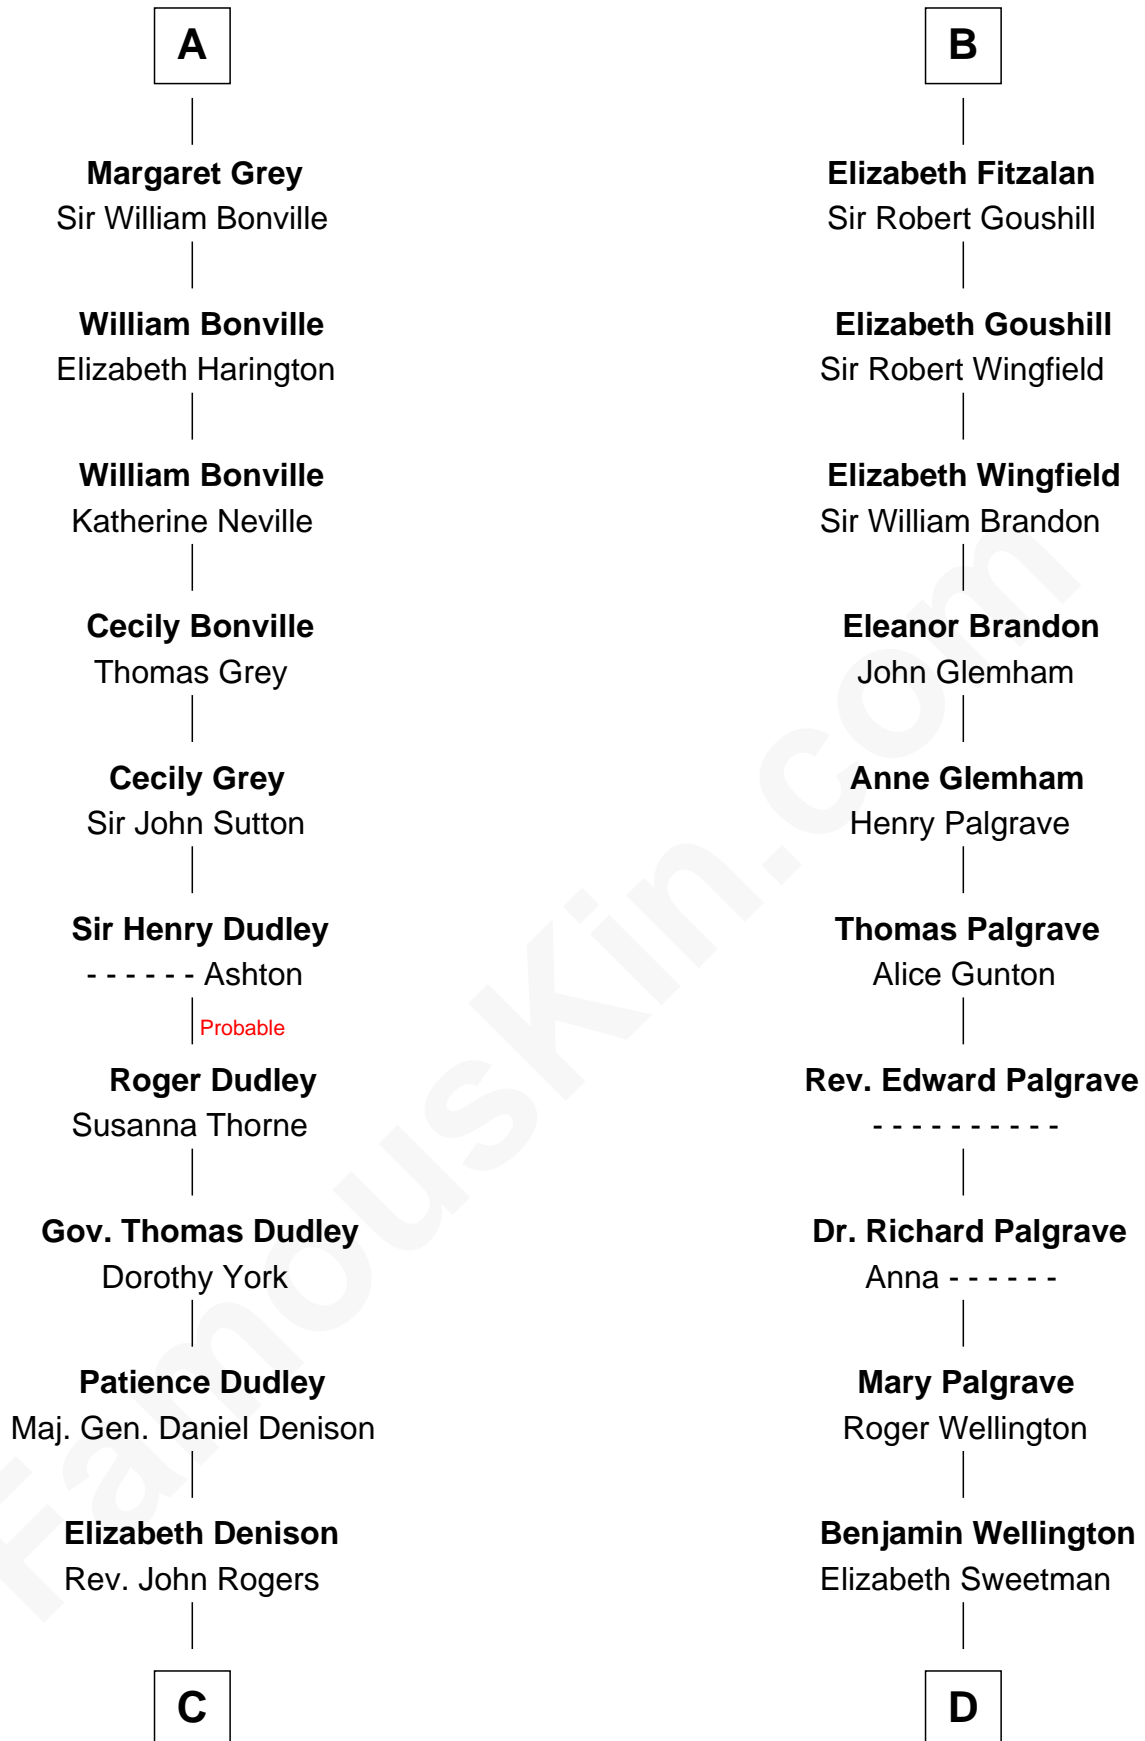

# FamousKin.com Relationship Chart of

**Nicholas Gilman**

*Signer of the U.S. Constitution*

20th cousin of

**Eli Whitney**

*Inventor of the Cotton Gin*

**C**

**Rev. Nathaniel Rogers**

Sarah Purkiss

**Elizabeth Rogers**

Rev. John Taylor

**Ann Taylor**

Nicholas Gilman

**Nicholas Gilman**

*Signer of the U.S. Constitution*

**D**

**Elizabeth Wellington**

John Fay

**Benjamin Fay**

Martha Miles

**Elizabeth Fay**

Eli Whitney

**Eli Whitney**

*Inventor of the Cotton Gin*