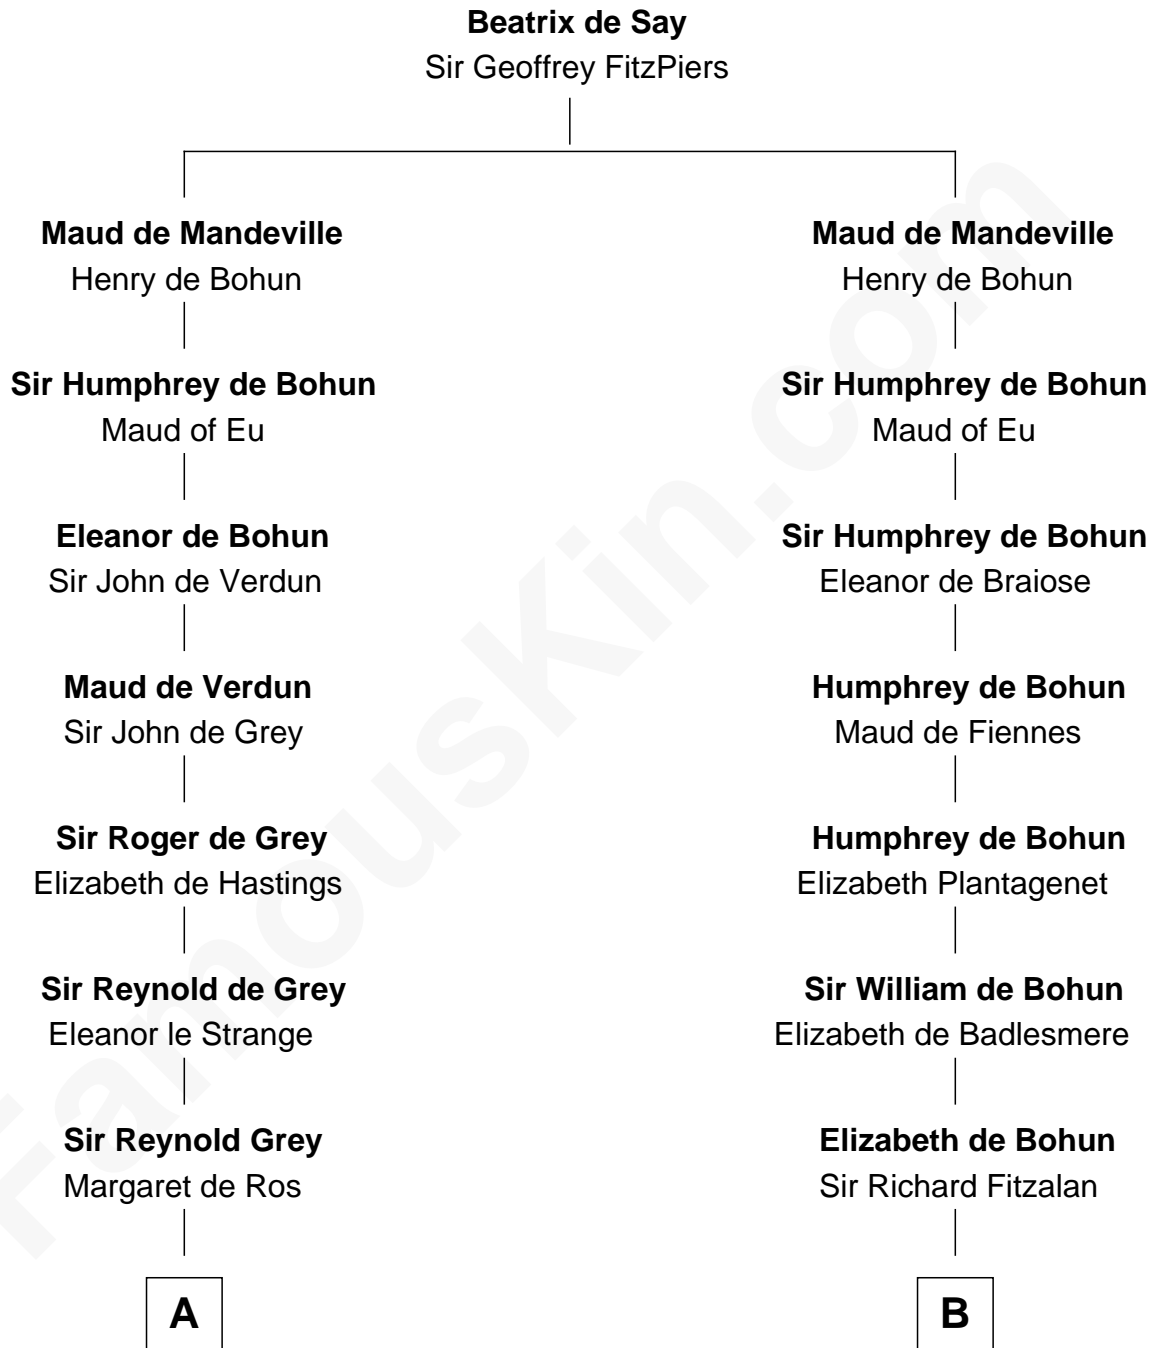

# FamousKin.com Relationship Chart of

**Nicholas Gilman**

*Signer of the U.S. Constitution*

20th cousin of

**Eli Whitney**

*Inventor of the Cotton Gin*

**C**

**Rev. Nathaniel Rogers**

Sarah Purkiss

**Elizabeth Rogers**

Rev. John Taylor

**Ann Taylor**

Nicholas Gilman

**Nicholas Gilman**

*Signer of the U.S. Constitution*

**D**

**Elizabeth Wellington**

John Fay

**Benjamin Fay**

Martha Miles

**Elizabeth Fay**

Eli Whitney

**Eli Whitney**

*Inventor of the Cotton Gin*