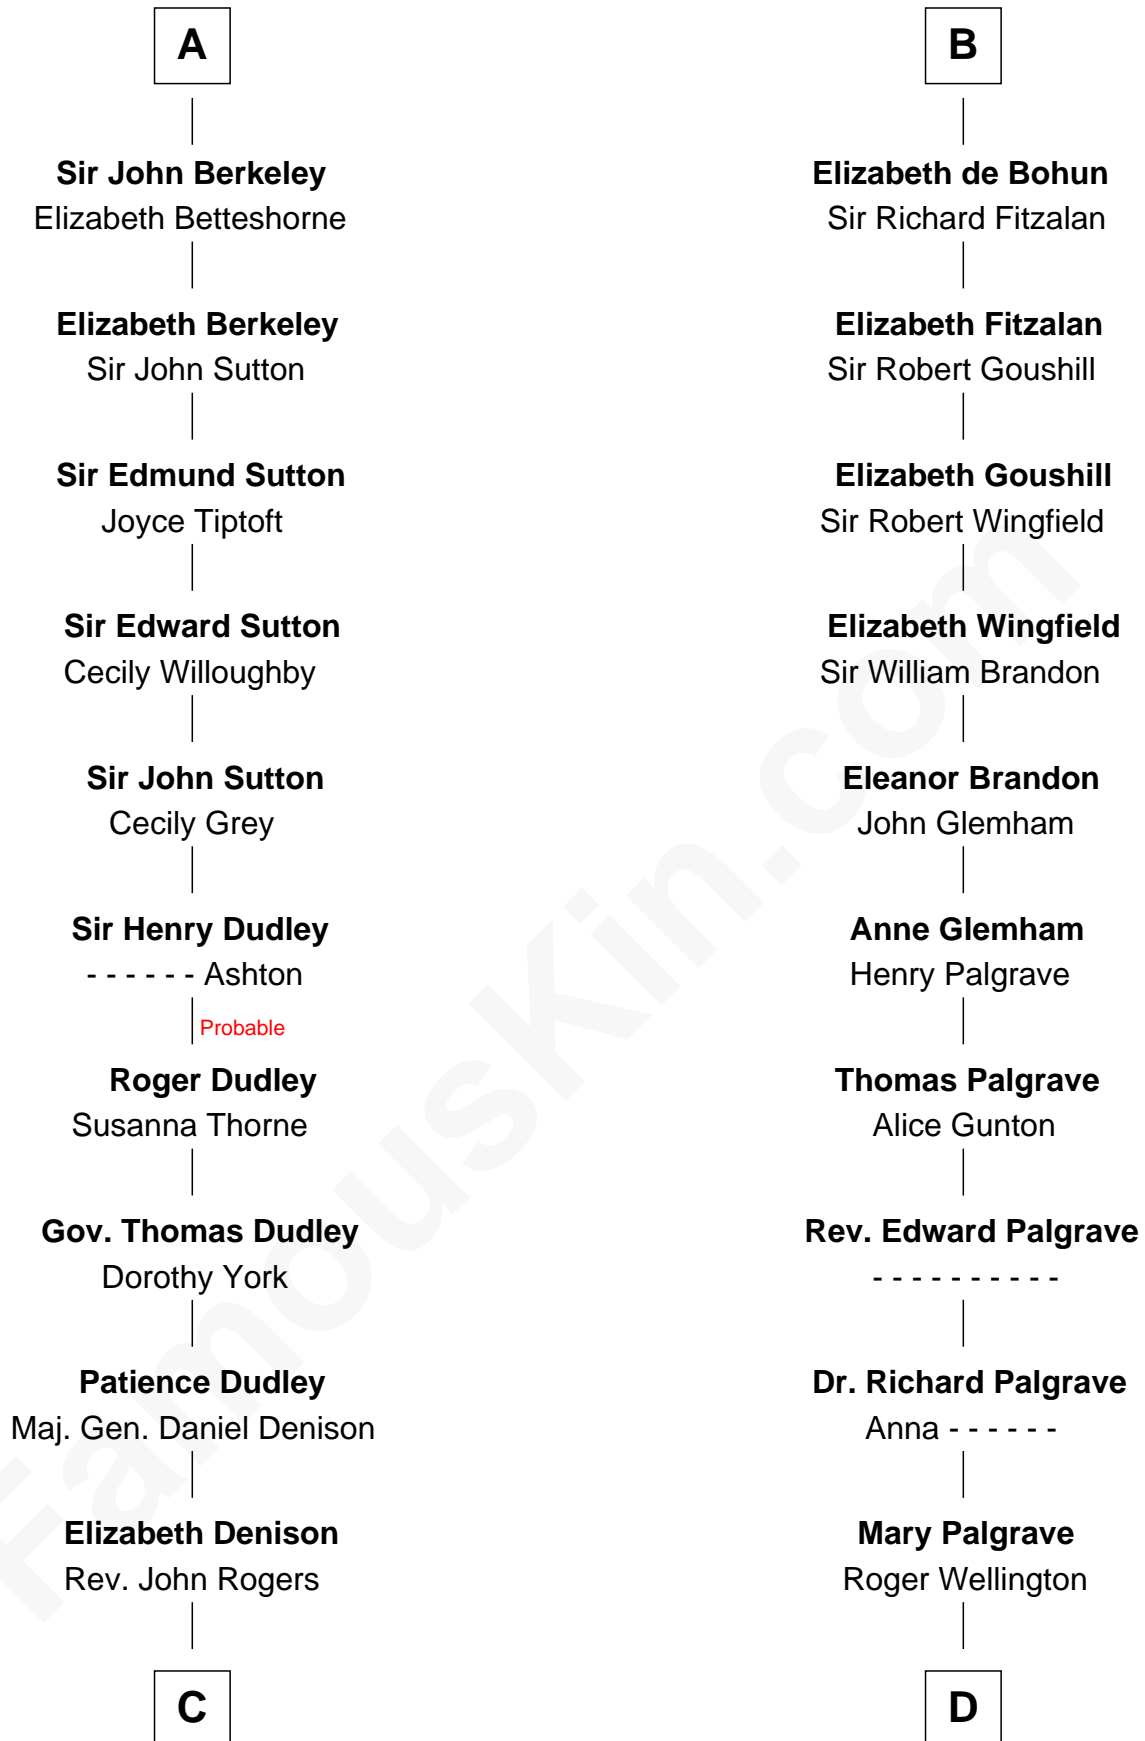

FamousKin.com

Relationship Chart of Nicholas Gilman

Signer of the U.S. Constitution

20th cousin 1 time removed of

Eli Whitney

Inventor of the Cotton Gin

Gilbert Fitzgilbert de Clare

Isabel de Beaumont