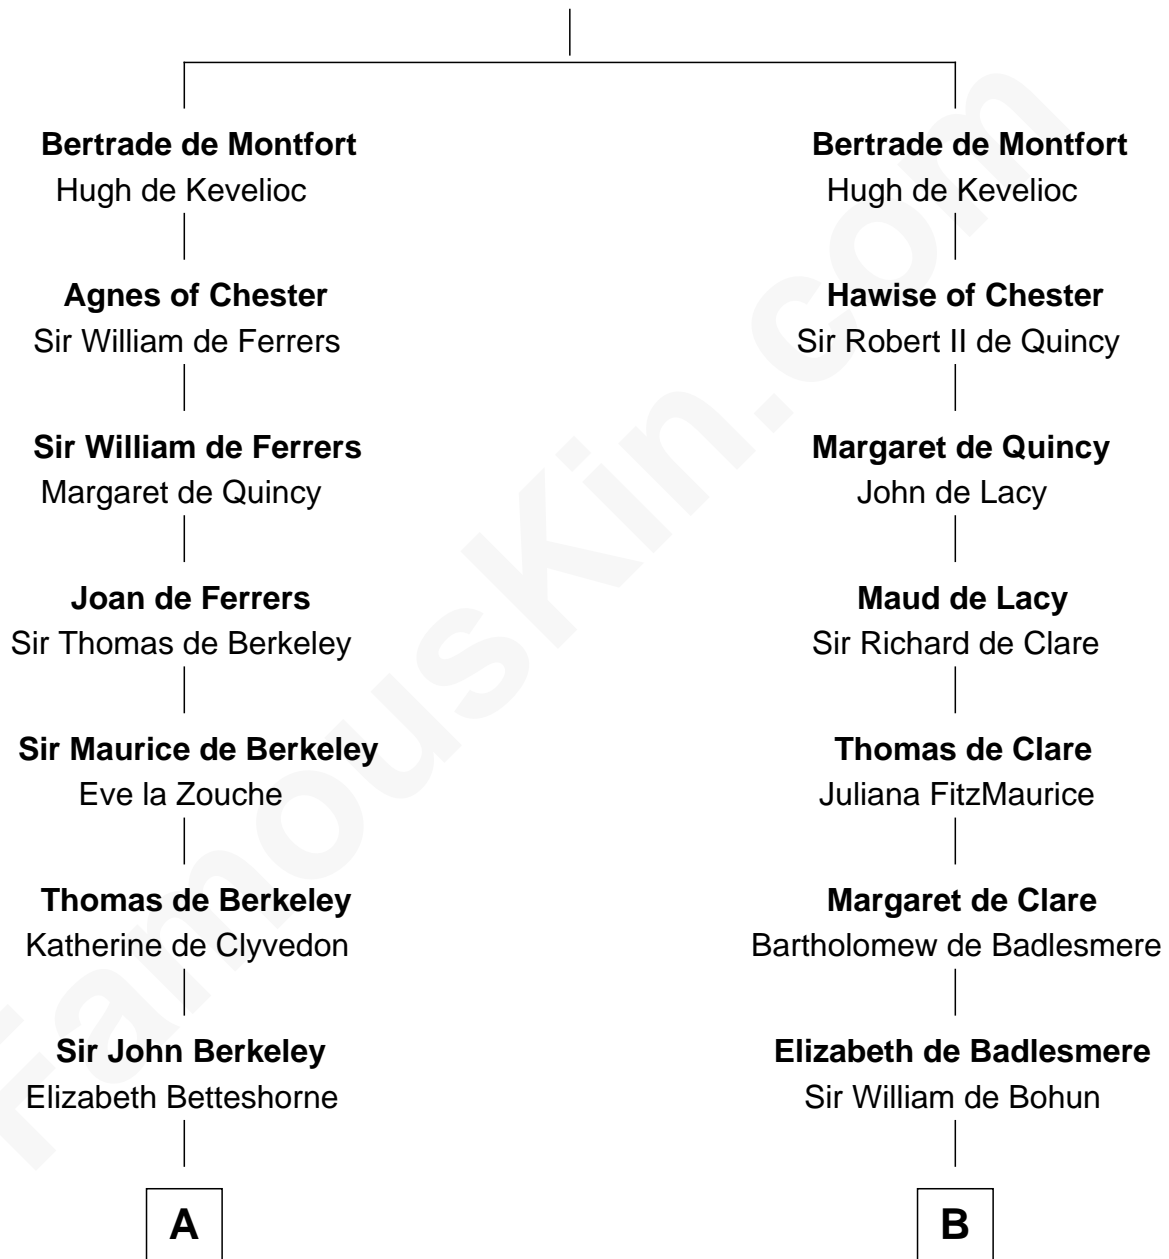

FamousKin.com

Relationship Chart of

Nicholas Gilman

Signer of the U.S. Constitution

19th cousin 2 times removed of

Eli Whitney

Inventor of the Cotton Gin

Simon III de Montfort

Maud - - - - -

C

Elizabeth Rogers

Rev. John Taylor

Ann Taylor

Nicholas Gilman

Nicholas Gilman

Signer of the U.S. Constitution

D

Benjamin Wellington

Elizabeth Sweetman

Elizabeth Wellington

John Fay

Benjamin Fay

Martha Miles

Elizabeth Fay

Eli Whitney

Eli Whitney

Inventor of the Cotton Gin