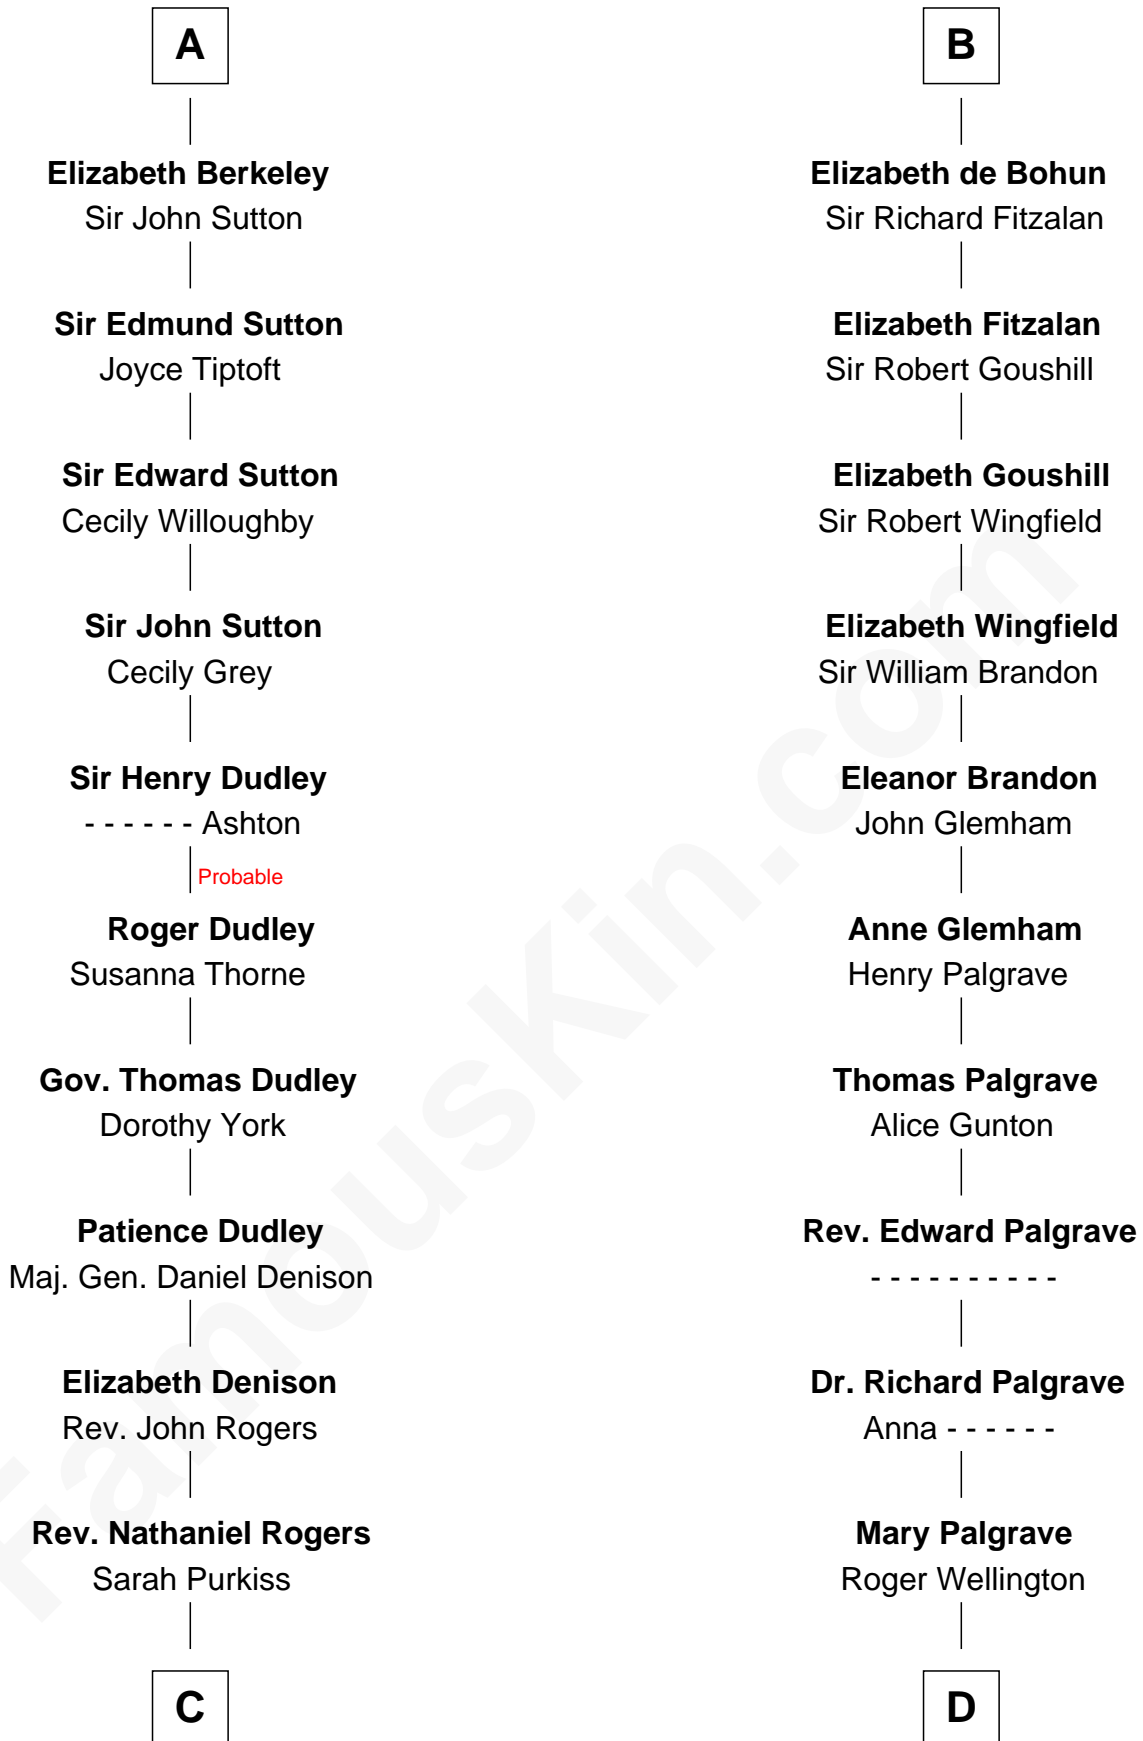

FamousKin.com

Relationship Chart of

Nicholas Gilman

Signer of the U.S. Constitution

19th cousin 2 times removed of

Eli Whitney

Inventor of the Cotton Gin

Simon III de Montfort

Maud - - - - -

C

Elizabeth Rogers

Rev. John Taylor

Ann Taylor

Nicholas Gilman

Nicholas Gilman

Signer of the U.S. Constitution