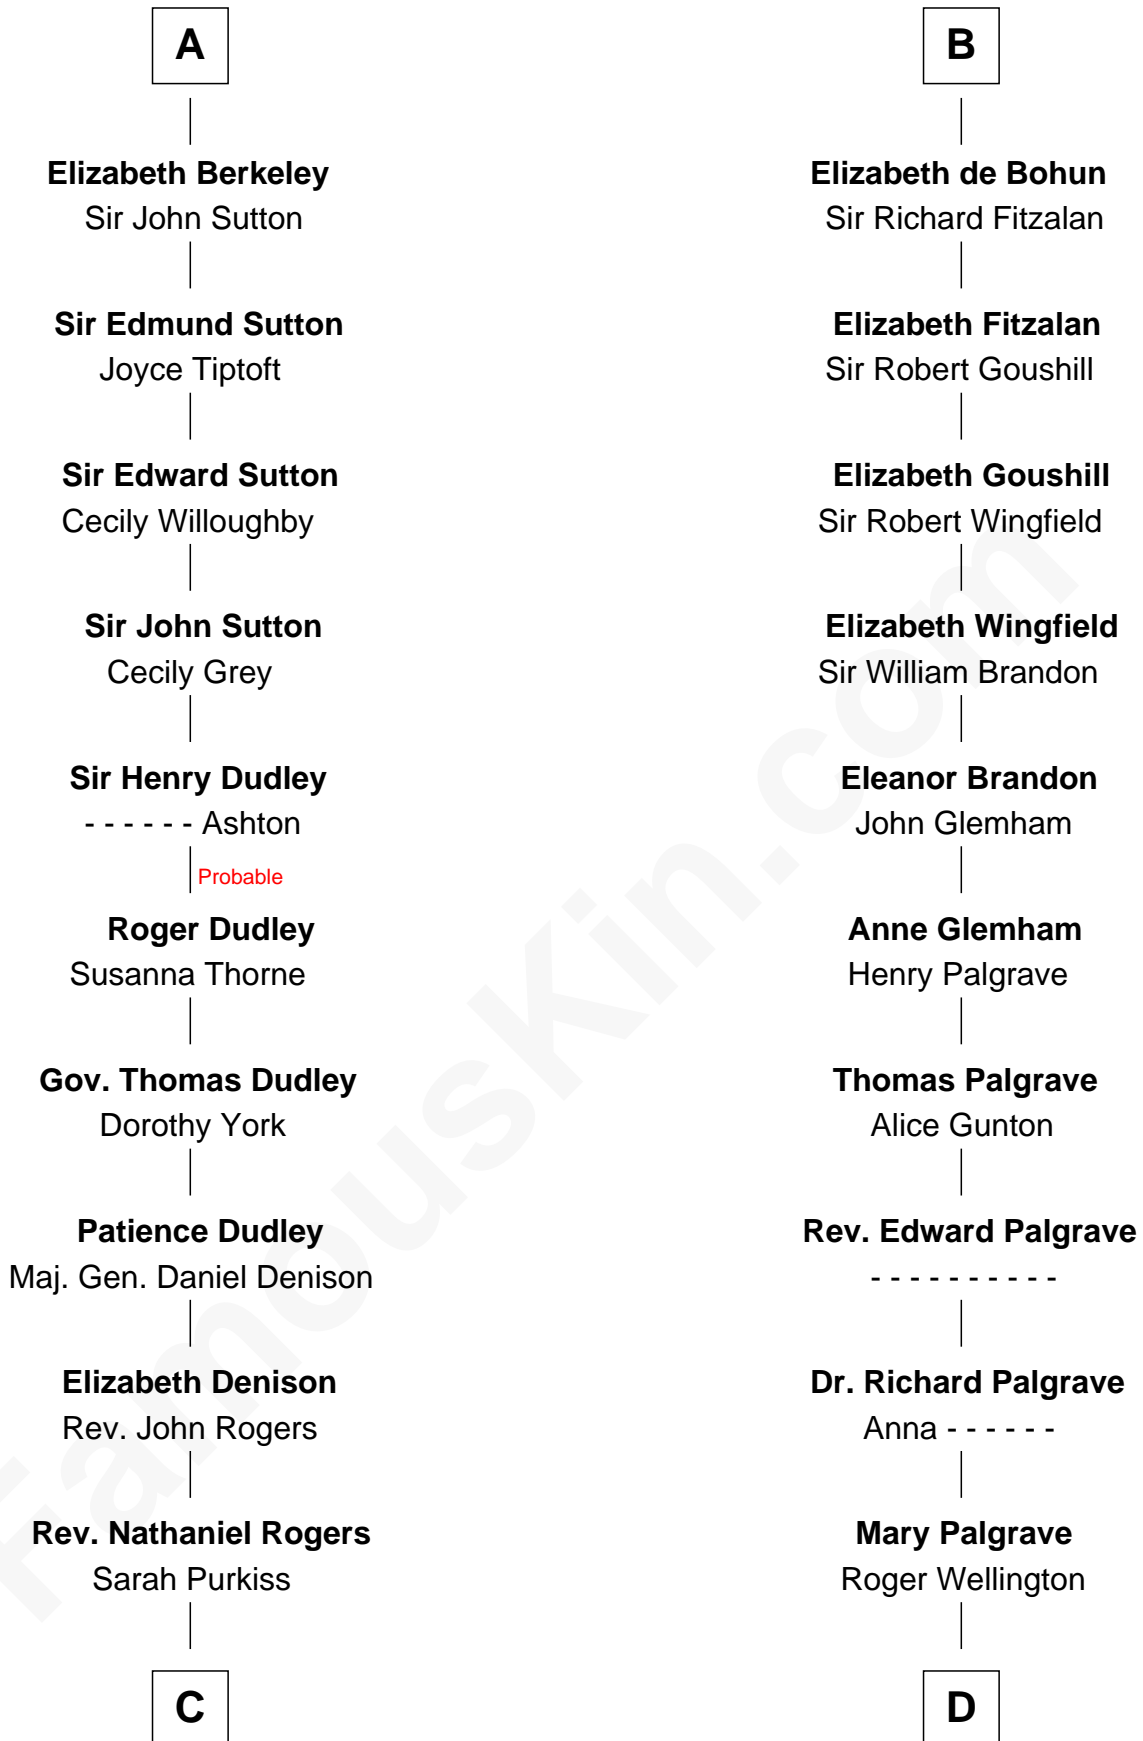

FamousKin.com

Relationship Chart of

Nicholas Gilman

Signer of the U.S. Constitution

19th cousin 2 times removed of

Eli Whitney

Inventor of the Cotton Gin

Sir Ranulf de Gernons

Maud of Gloucester

C

Elizabeth Rogers

Rev. John Taylor

Ann Taylor

Nicholas Gilman

Nicholas Gilman

Signer of the U.S. Constitution