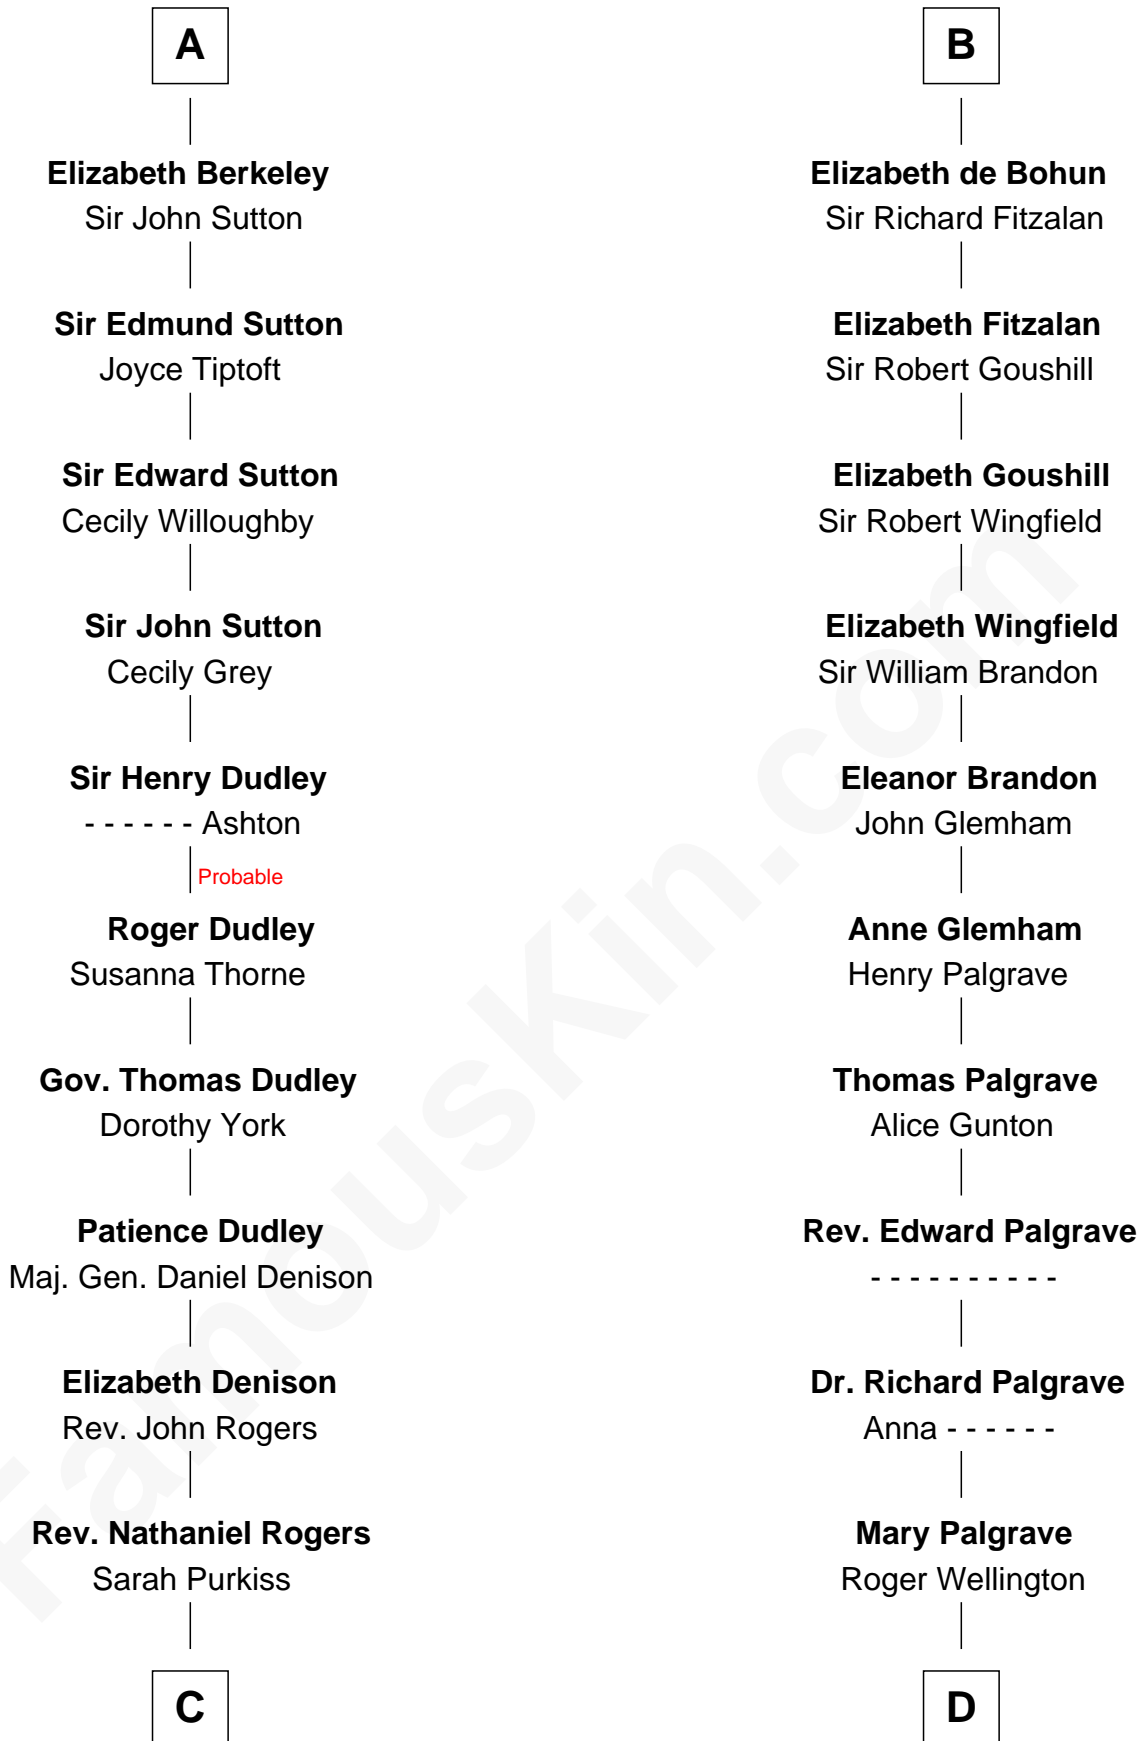

## Relationship Chart of

### Nicholas Gilman

*Signer of the U.S. Constitution*

19th cousin 2 times removed of

### Eli Whitney

*Inventor of the Cotton Gin*

**C**

**Elizabeth Rogers**

Rev. John Taylor

**Ann Taylor**

Nicholas Gilman

**Nicholas Gilman**