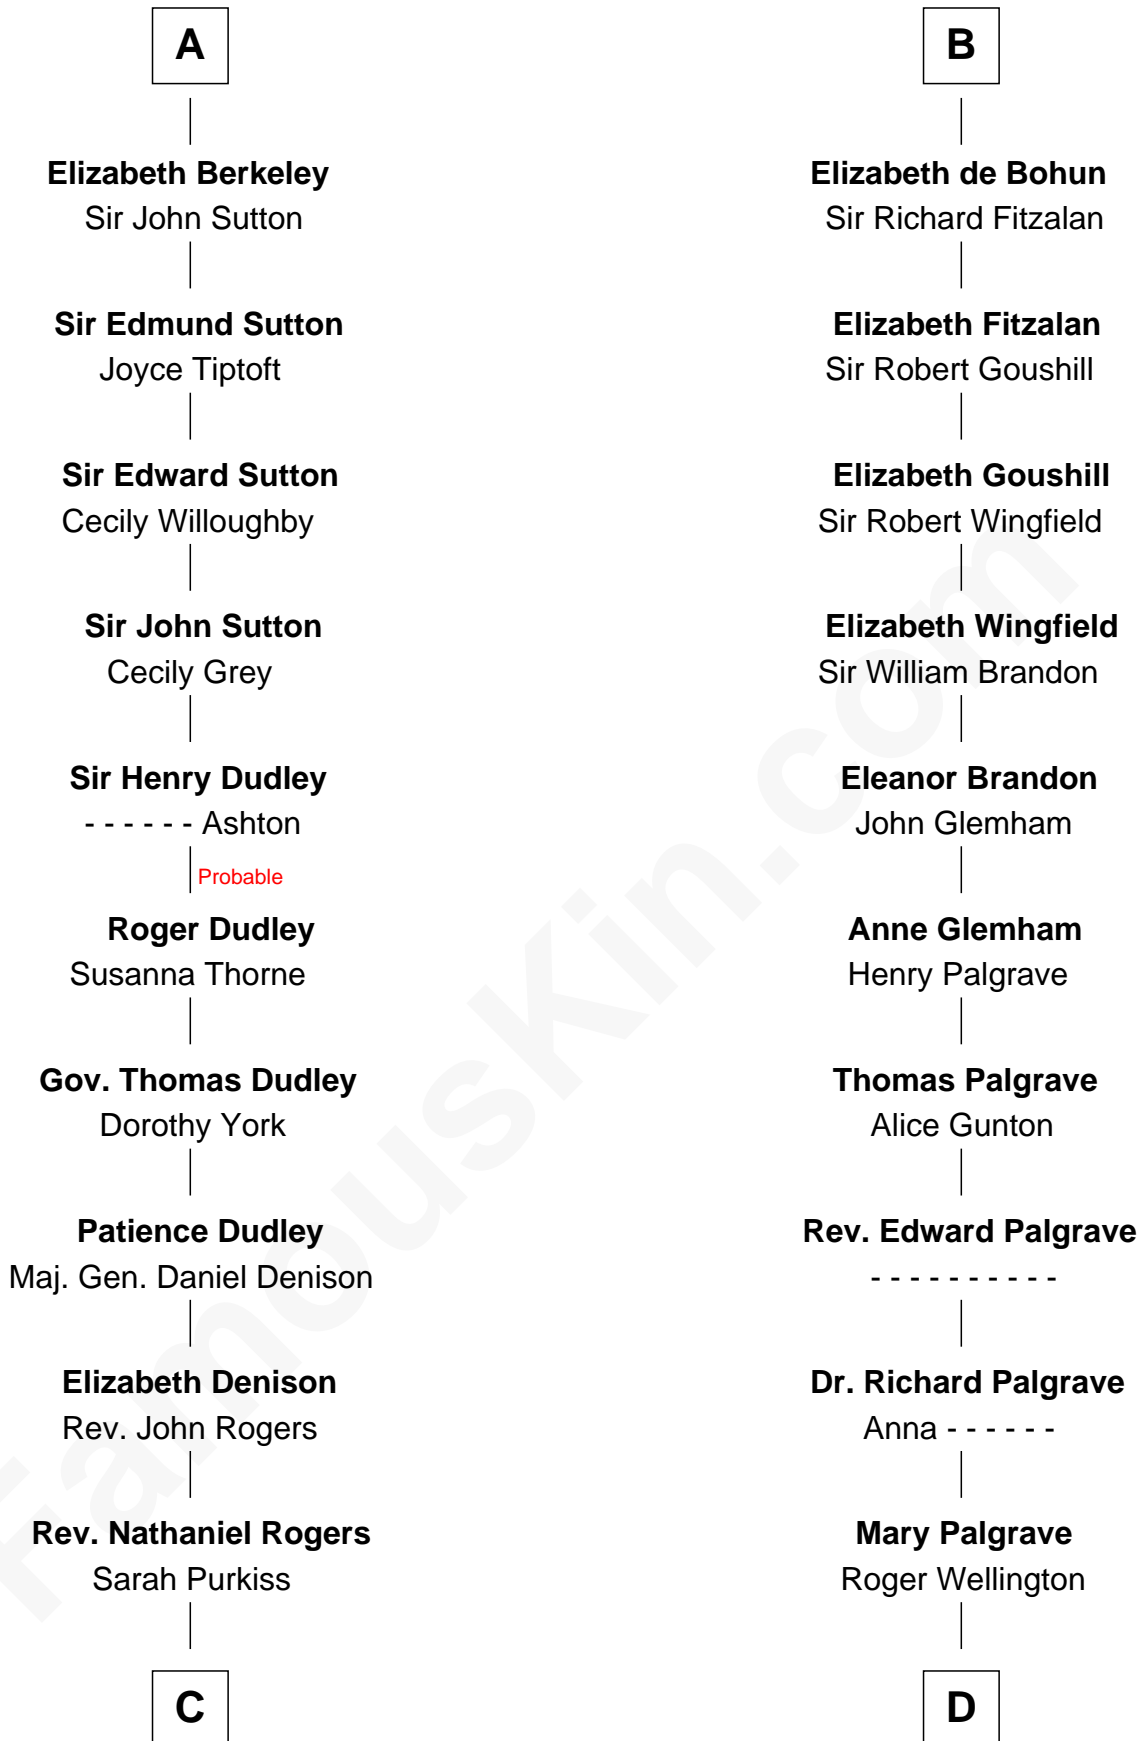

FamousKin.com

Relationship Chart of

Nicholas Gilman

Signer of the U.S. Constitution

19th cousin 2 times removed of

Eli Whitney

Inventor of the Cotton Gin

Robert de Quincy
Orabel FitzNess

Sir Saher IV de Quincy
Margaret de Beaumont

Sir Roger de Quincy
Helen of Galloway

Margaret de Quincy
Sir William de Ferrers

Joan de Ferrers
Sir Thomas de Berkeley

Sir Maurice de Berkeley
Eve la Zouche

Thomas de Berkeley
Katherine de Clyvedon

Sir John Berkeley
Elizabeth Betteshorne

A

Sir Saher IV de Quincy
Margaret de Beaumont

Sir Robert II de Quincy
Hawise of Chester

Margaret de Quincy
John de Lacy

Maud de Lacy
Sir Richard de Clare

Thomas de Clare
Juliana FitzMaurice

Margaret de Clare
Bartholomew de Badlesmere

Elizabeth de Badlesmere
Sir William de Bohun

B

C

Elizabeth Rogers

Rev. John Taylor

Ann Taylor

Nicholas Gilman