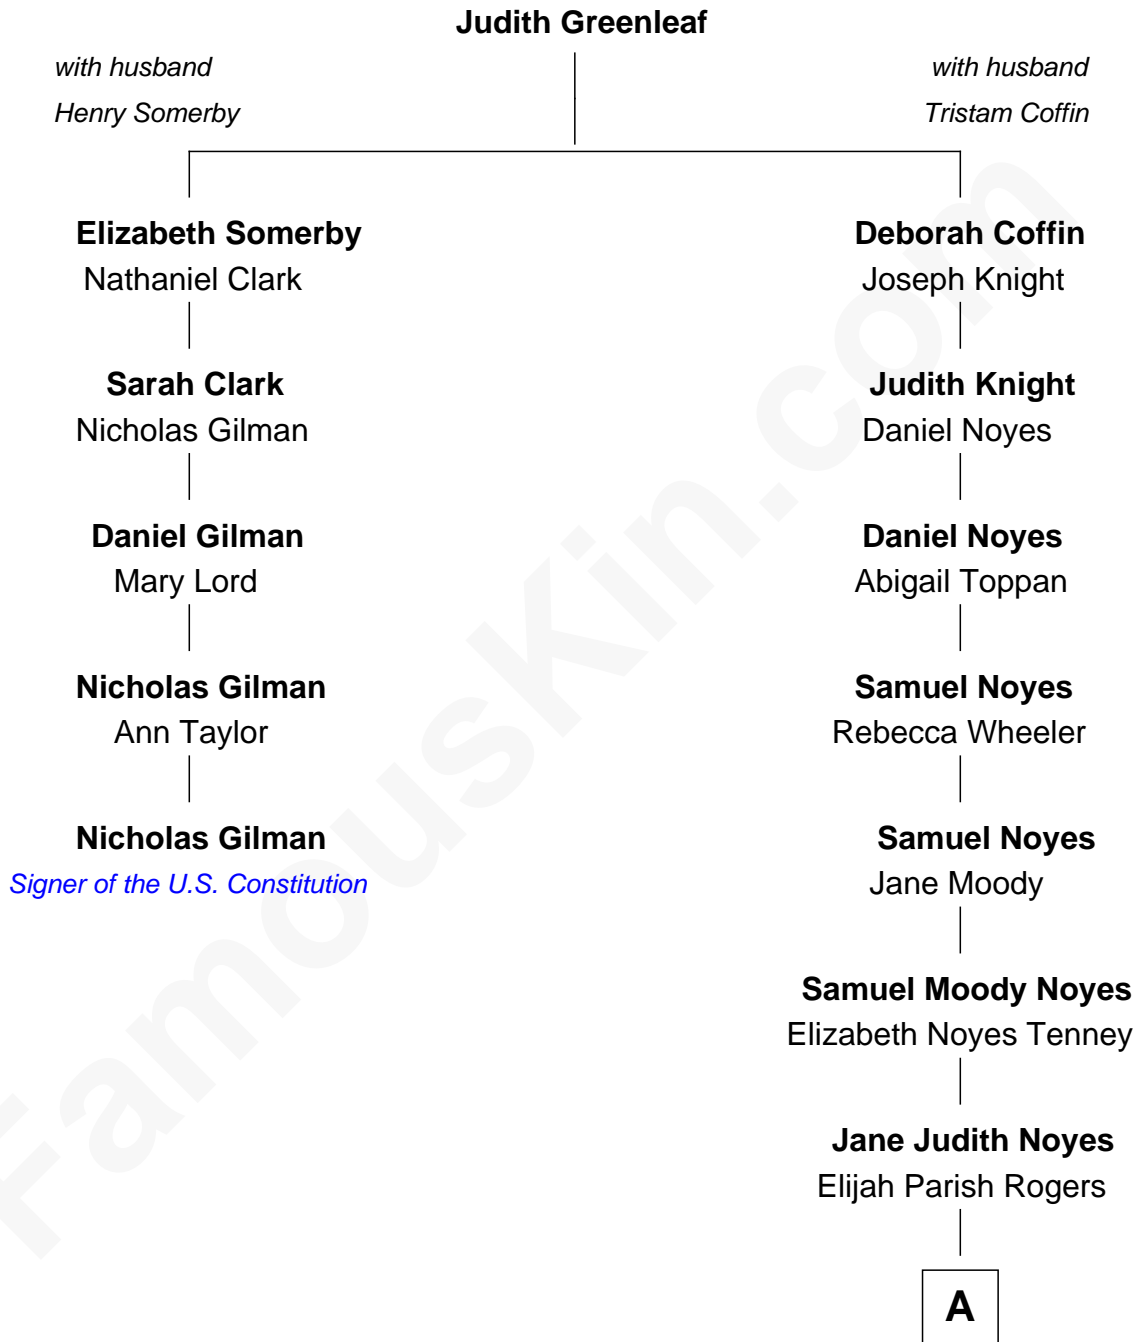

# FamousKin.com Relationship Chart of

**Nicholas Gilman**

*Signer of the U.S. Constitution*

4th cousin 6 times removed of

**Richard Hatch**

*TV and Movie Actor*

**A**

—  
**Lieutus Moody Rogers**

Bertha Adeline Perkins

—  
**Leah Perkins Rogers**

Charles Wesley Hatch

—  
**John Raymond Hatch**

Elizabeth White

—  
**Richard Hatch**

*TV and Movie Actor*