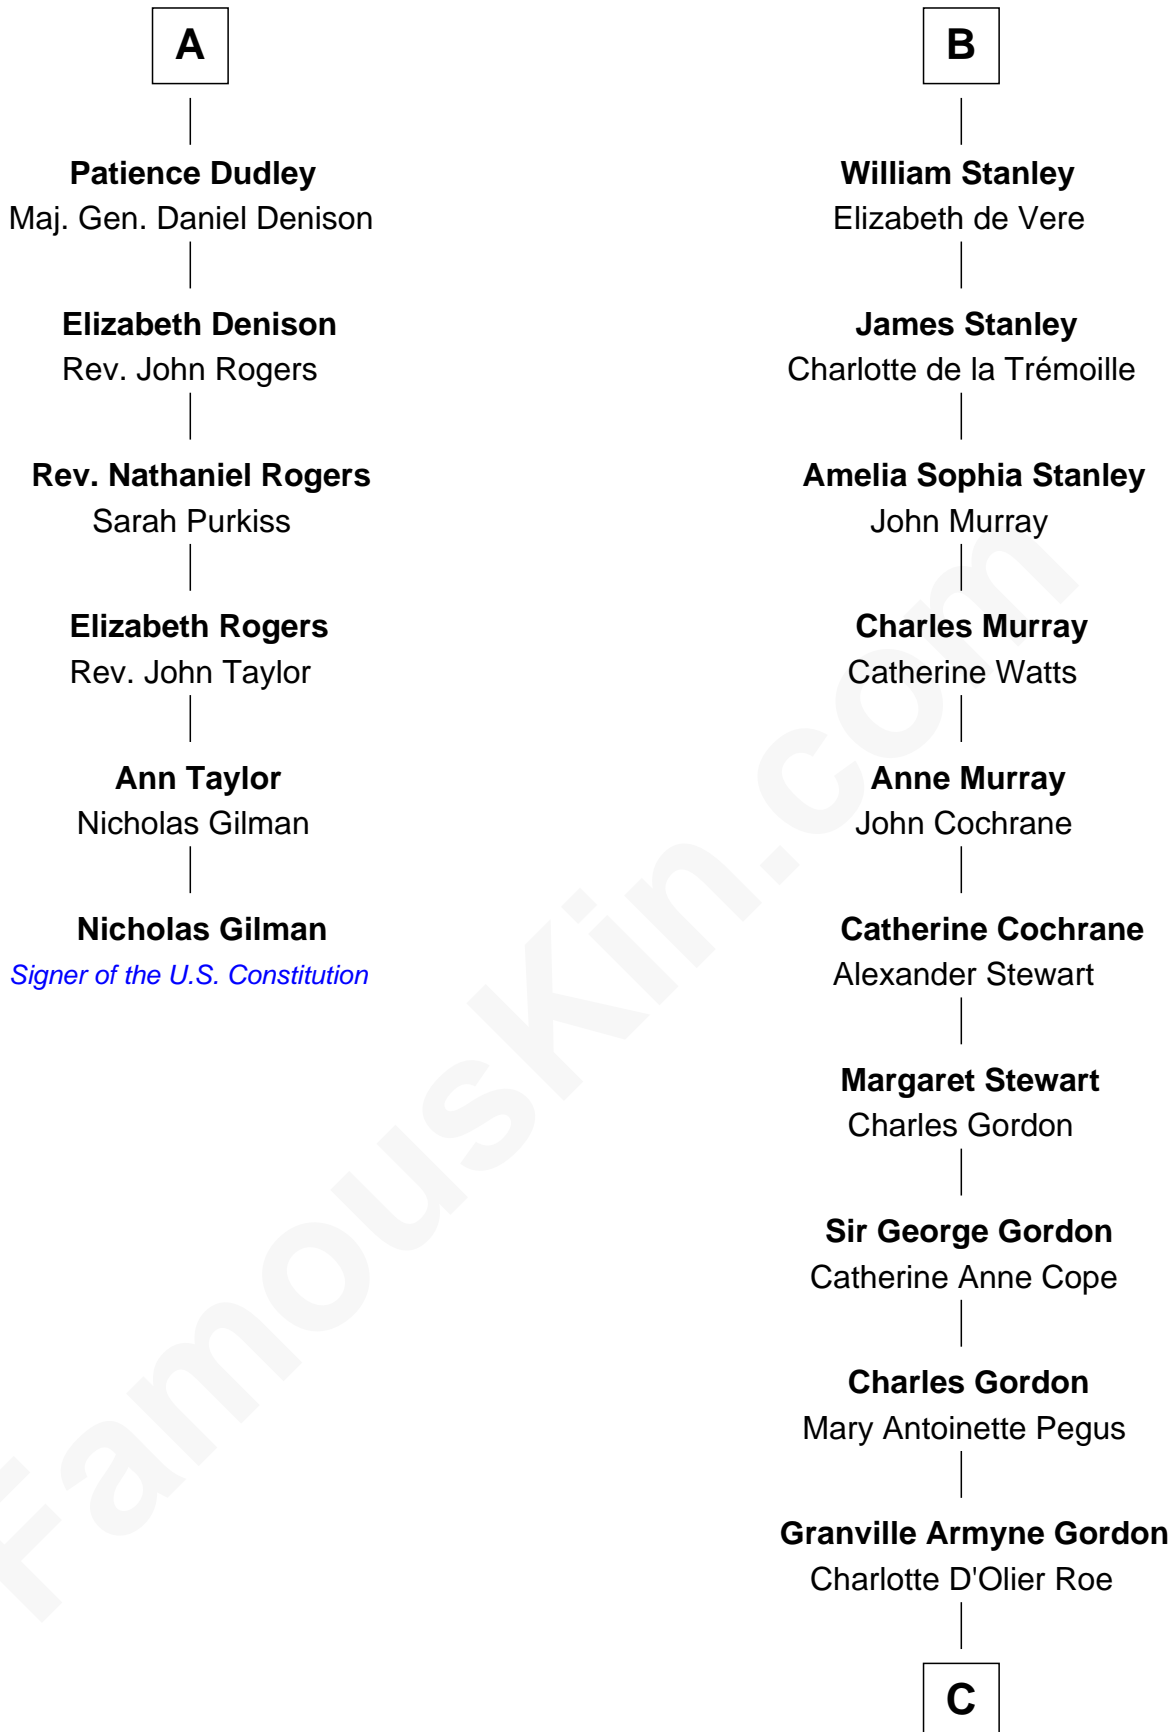

## Relationship Chart of

### Nicholas Gilman

*Signer of the U.S. Constitution*

12th cousin 9 times removed of

### Cara Delevingne

*Fashion Model and Movie Actress*

C

**Armyne Evelyne Gordon**

Sir Lionel Lawson Faudel-Phillips

**Anne Margaret Faudel-Phillips**

John Vincent Sheffield

**Jane Armyne Sheffield**