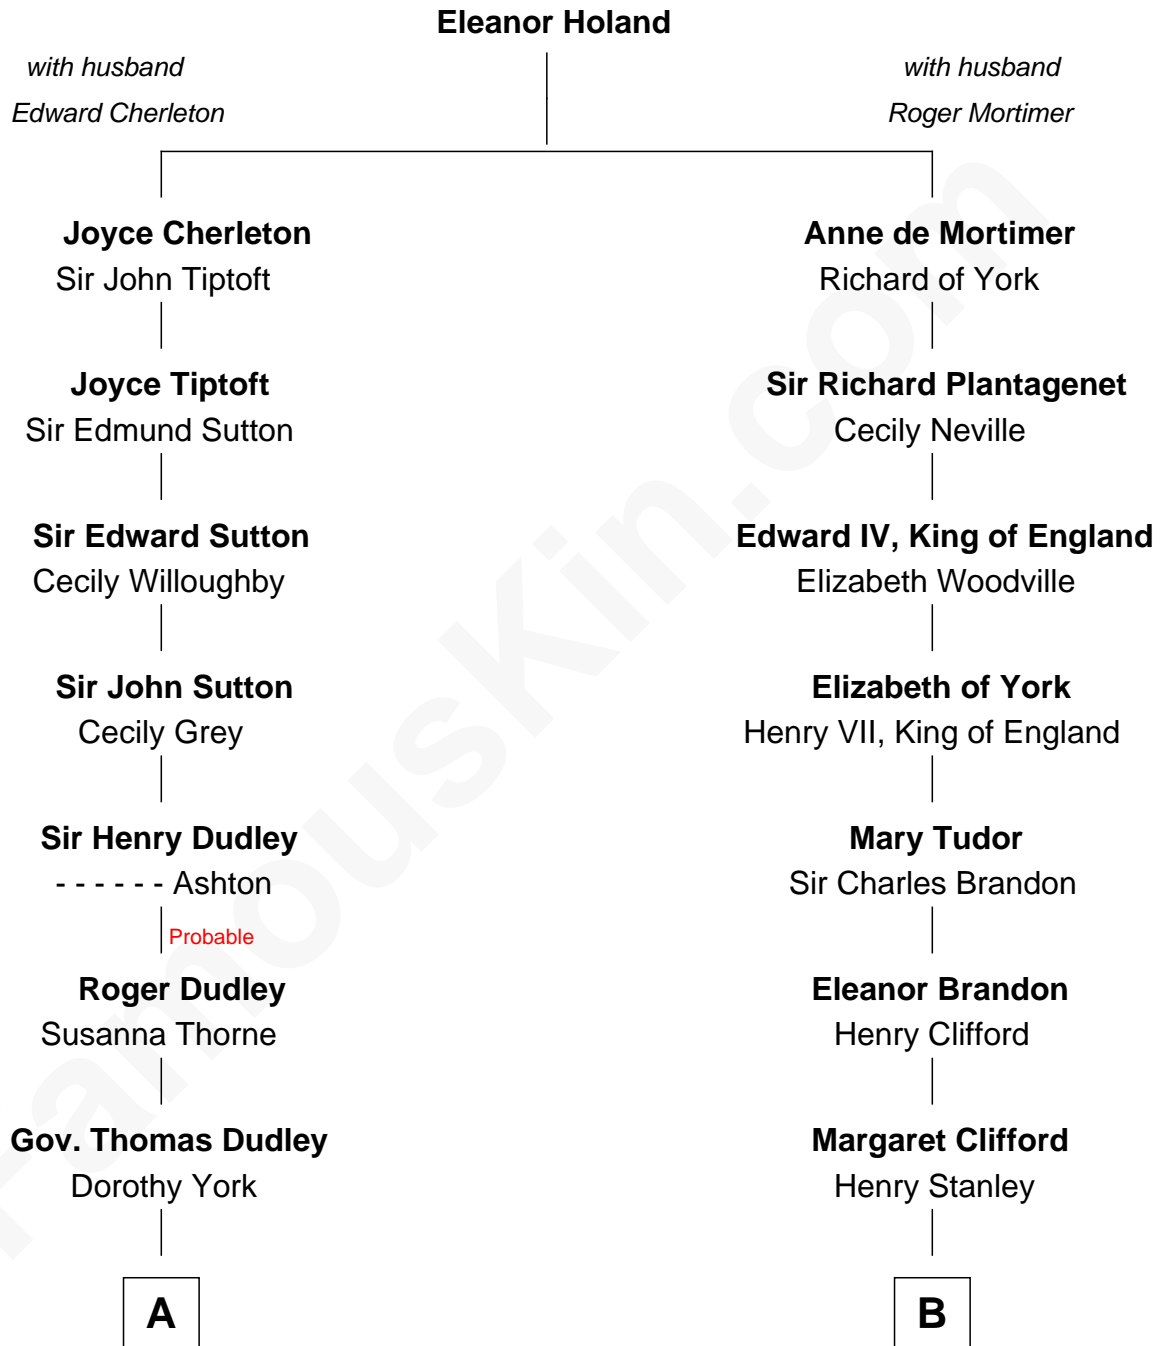

FamousKin.com

Relationship Chart of

Nicholas Gilman

Signer of the U.S. Constitution

12th cousin 9 times removed of

Cara Delevingne

Fashion Model and Movie Actress

C

Armyne Evelyne Gordon
Sir Lionel Lawson Faudel-Phillips

Anne Margaret Faudel-Phillips
John Vincent Sheffield

Jane Armyne Sheffield
Sir Jocelyn Edward Greville Stevens

Pandora Anne Stevens
Charles Hamar Delevingne