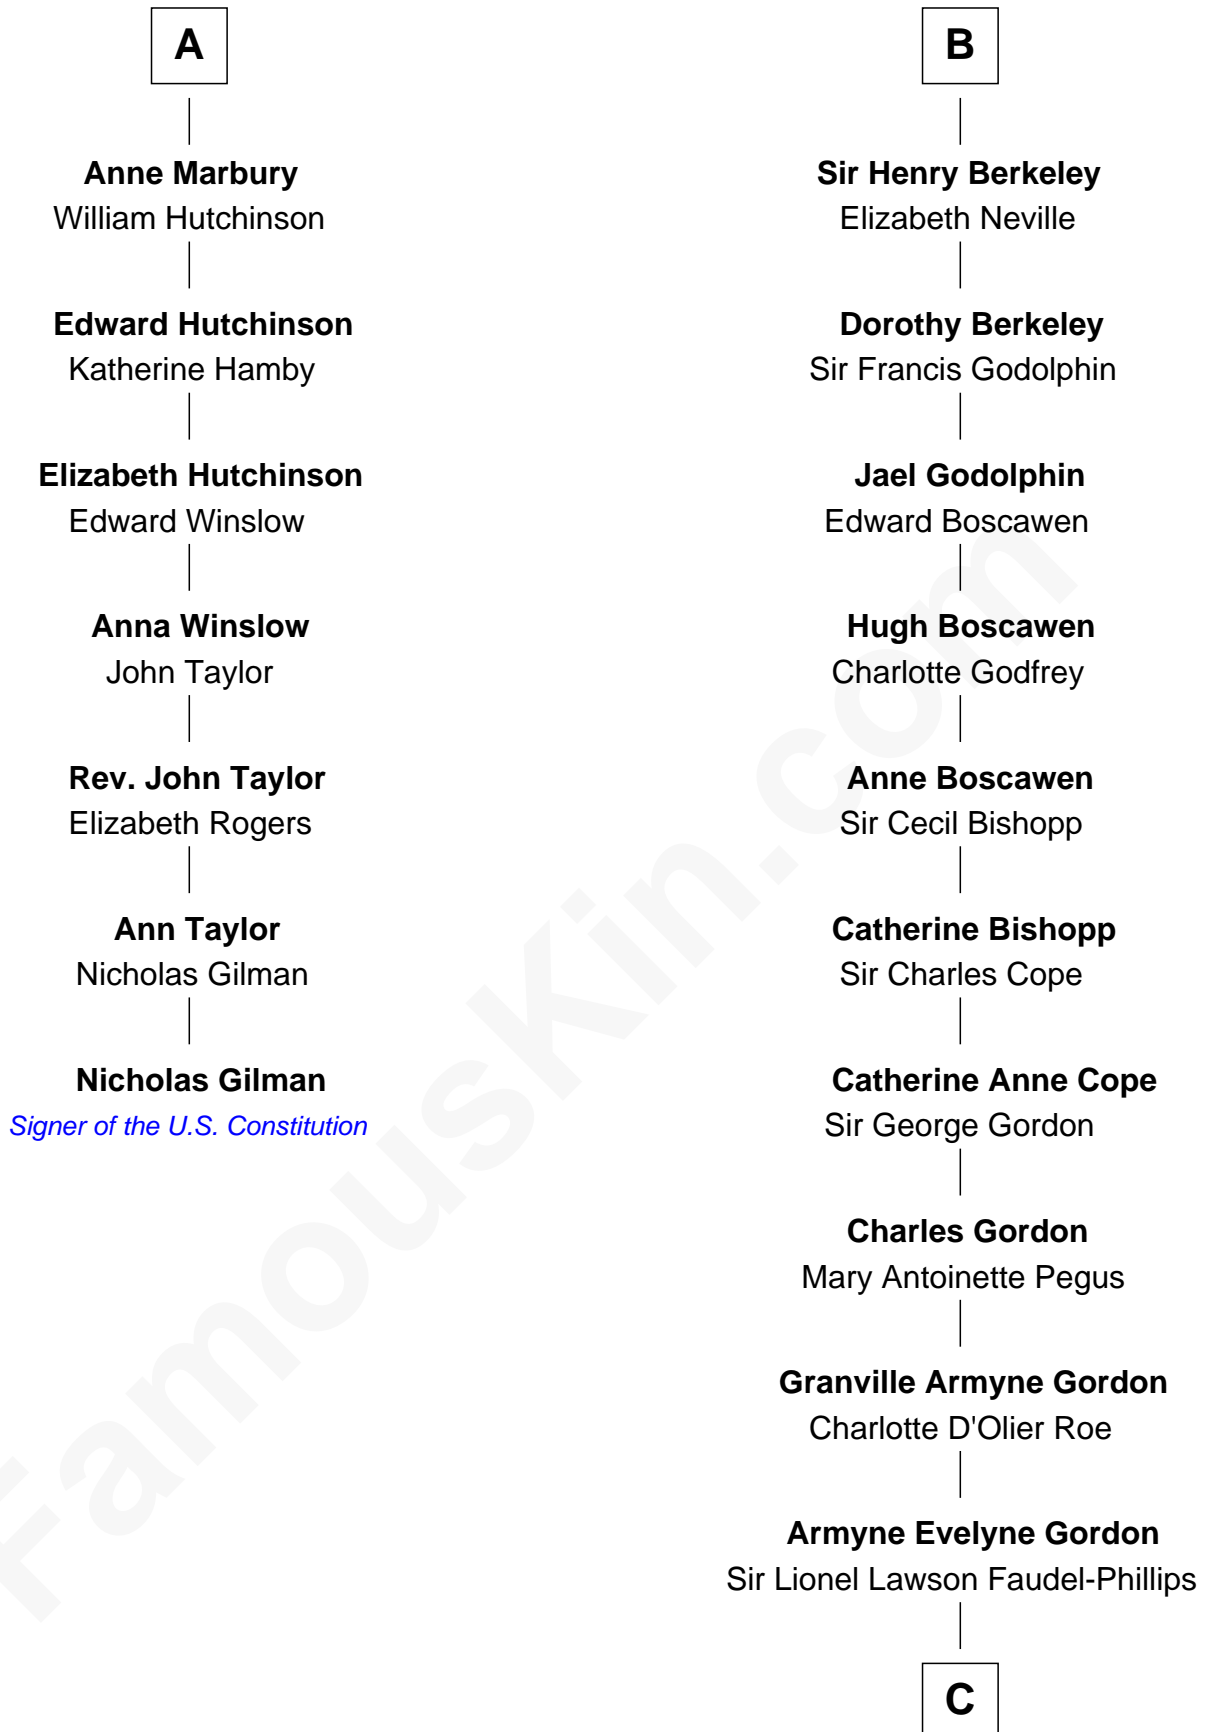

FamousKin.com

Relationship Chart of

Nicholas Gilman

Signer of the U.S. Constitution

13th cousin 7 times removed of

Cara Delevingne

Fashion Model and Movie Actress

C

Anne Margaret Faudel-Phillips

John Vincent Sheffield

Jane Armyne Sheffield

Sir Jocelyn Edward Greville Stevens

Pandora Anne Stevens

Charles Hamar Delevingne

Cara Delevingne

Model and Actress