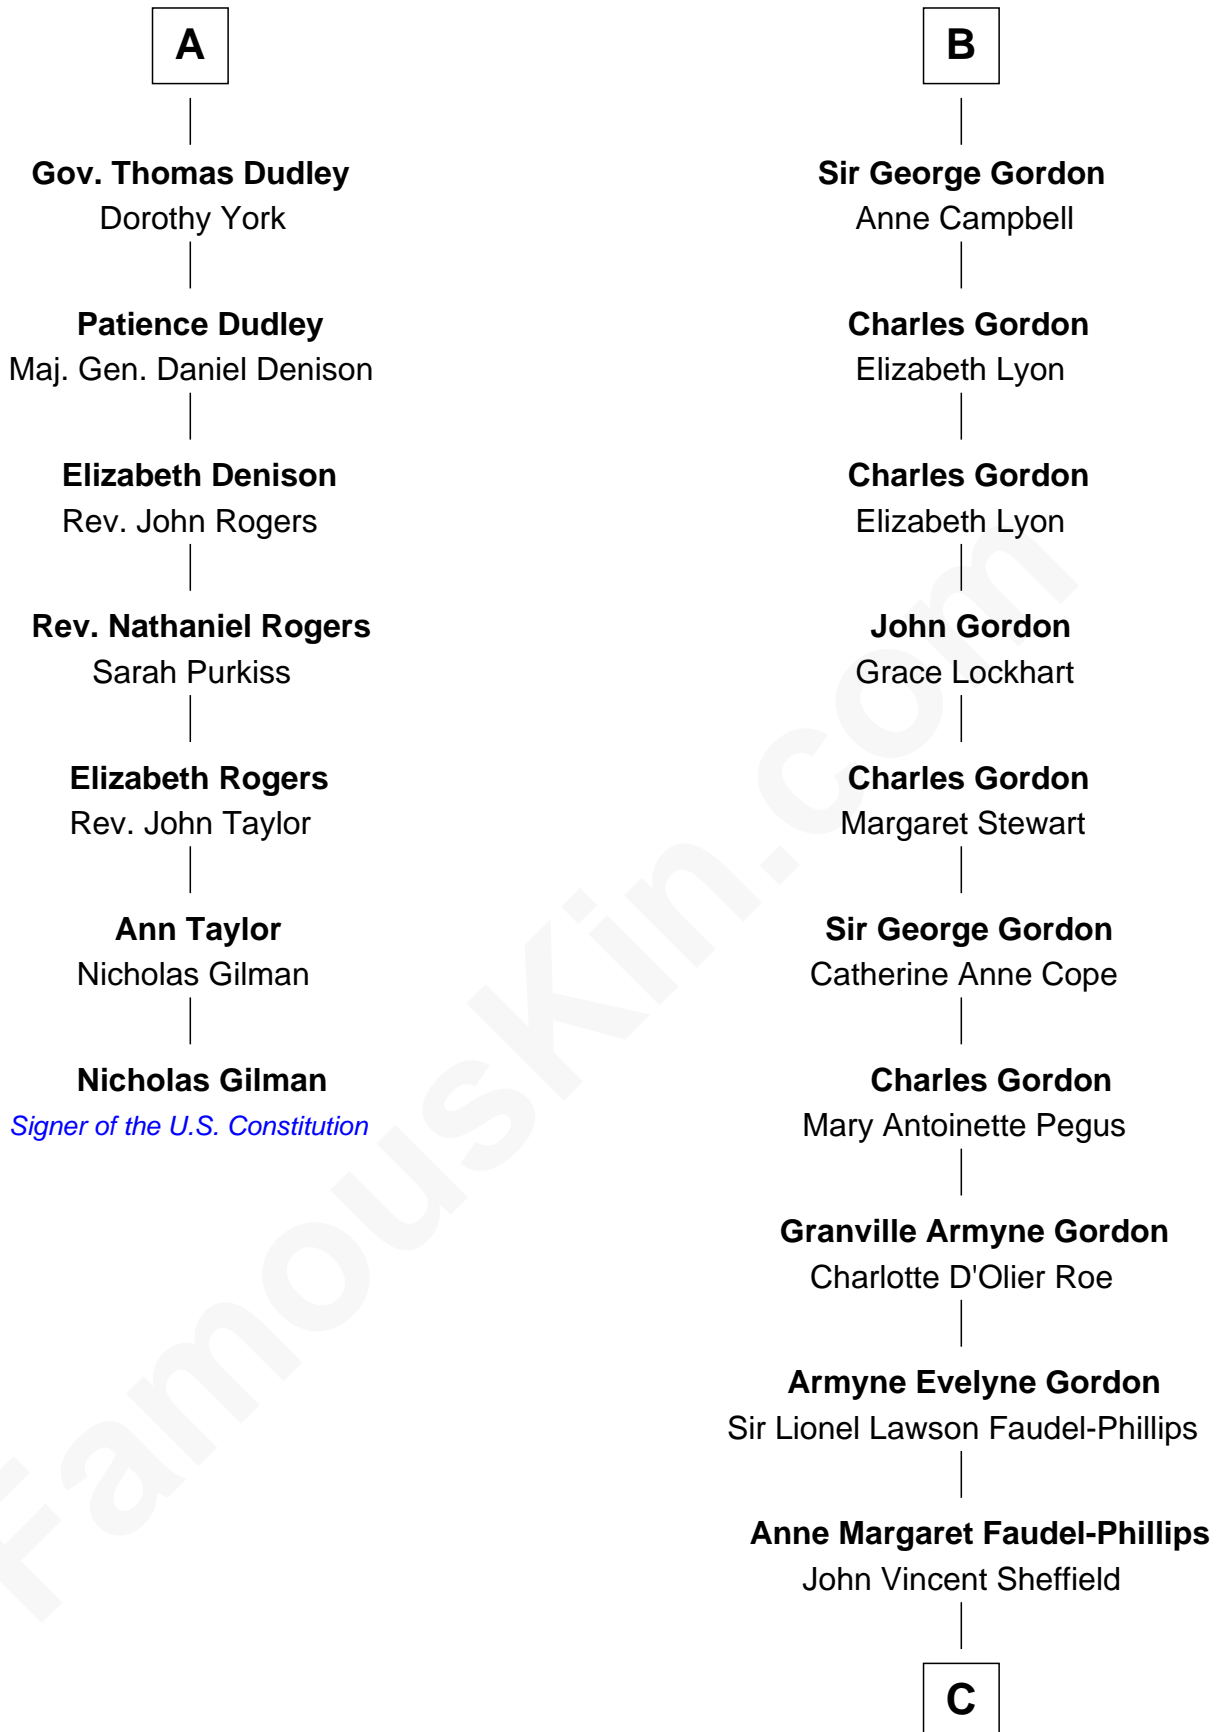

FamousKin.com

Relationship Chart of

Nicholas Gilman

Signer of the U.S. Constitution

13th cousin 6 times removed of

Cara Delevingne

Fashion Model and Movie Actress

Sir Thomas de Holand

Alice Fitzalan

C

Jane Armyne Sheffield
Sir Jocelyn Edward Greville Stevens

Pandora Anne Stevens
Charles Hamar Delevingne

Cara Delevingne
Model and Actress