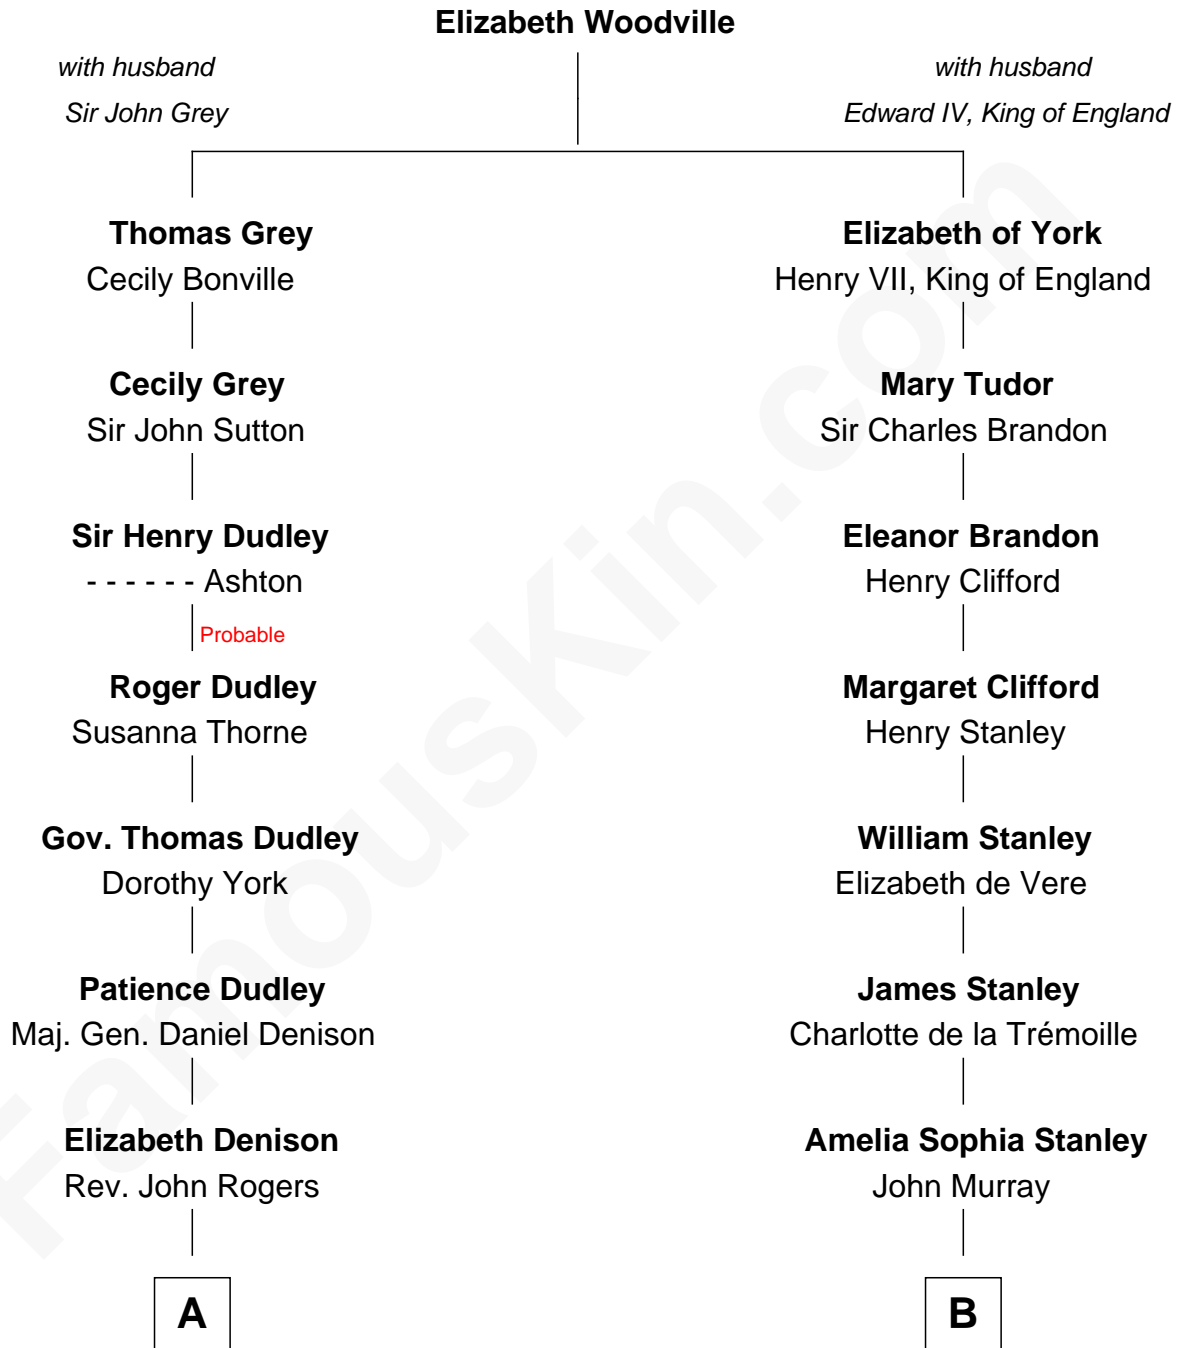

FamousKin.com Relationship Chart of

Nicholas Gilman

Signer of the U.S. Constitution

10th cousin 8 times removed of

Cara Delevingne

Fashion Model and Movie Actress

Pandora Anne Stevens
Charles Hamar Delevingne

Cara Delevingne
Model and Actress

FamousKin.com