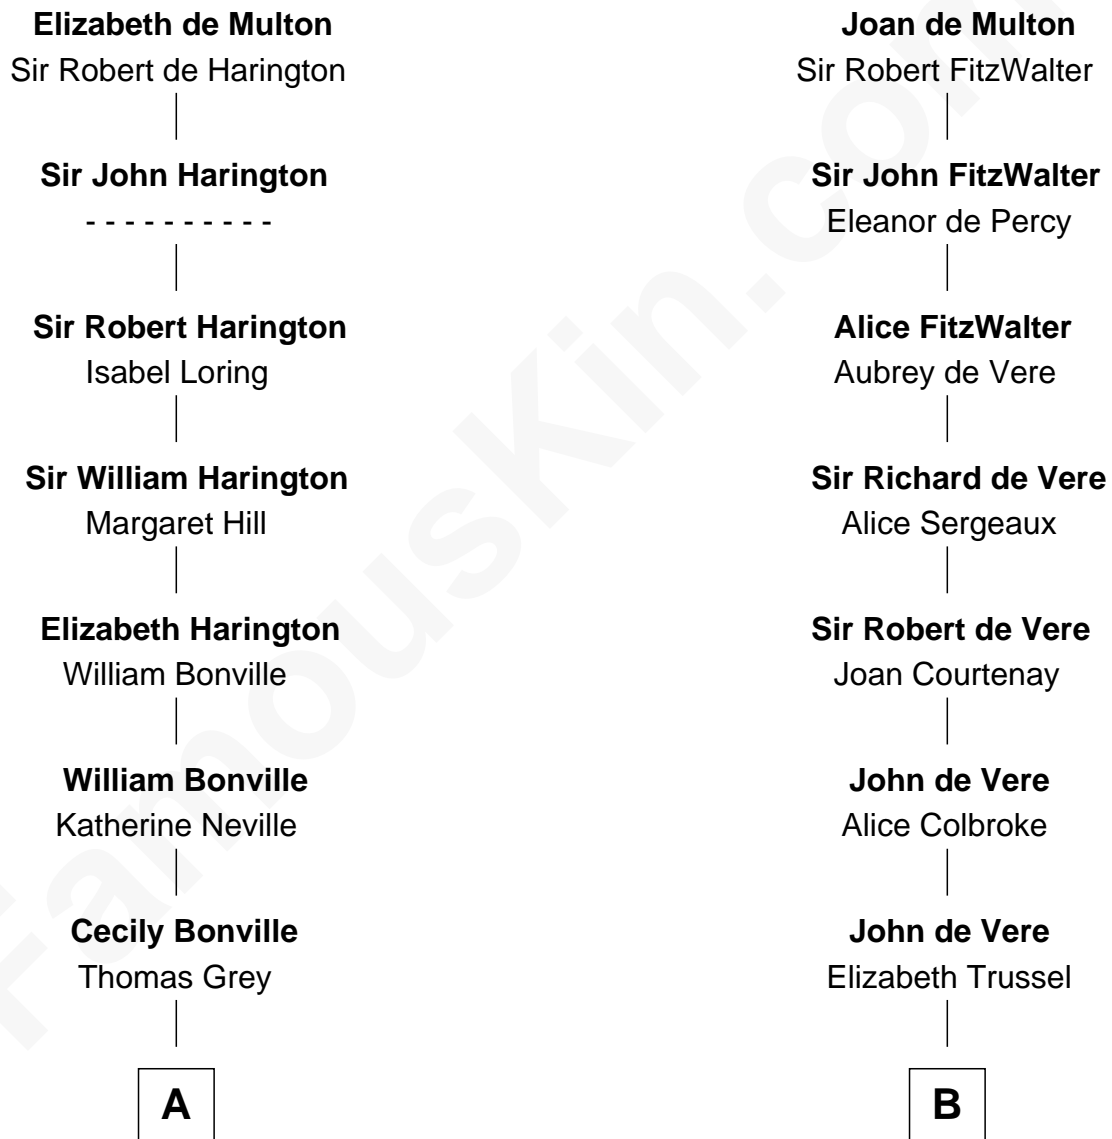

FamousKin.com Relationship Chart of

Nicholas Gilman

Signer of the U.S. Constitution

16th cousin 5 times removed of

Cara Delevingne

Fashion Model and Movie Actress

Sir Thomas de Multon

Eleanor de Burgh

C

Sir Berkeley Digby George Sheffield

Julia Mary de Tuyll van Serooskerken

John Vincent Sheffield

Anne Margaret Faudel-Phillips

Jane Armyne Sheffield

Sir Jocelyn Edward Greville Stevens

Pandora Anne Stevens