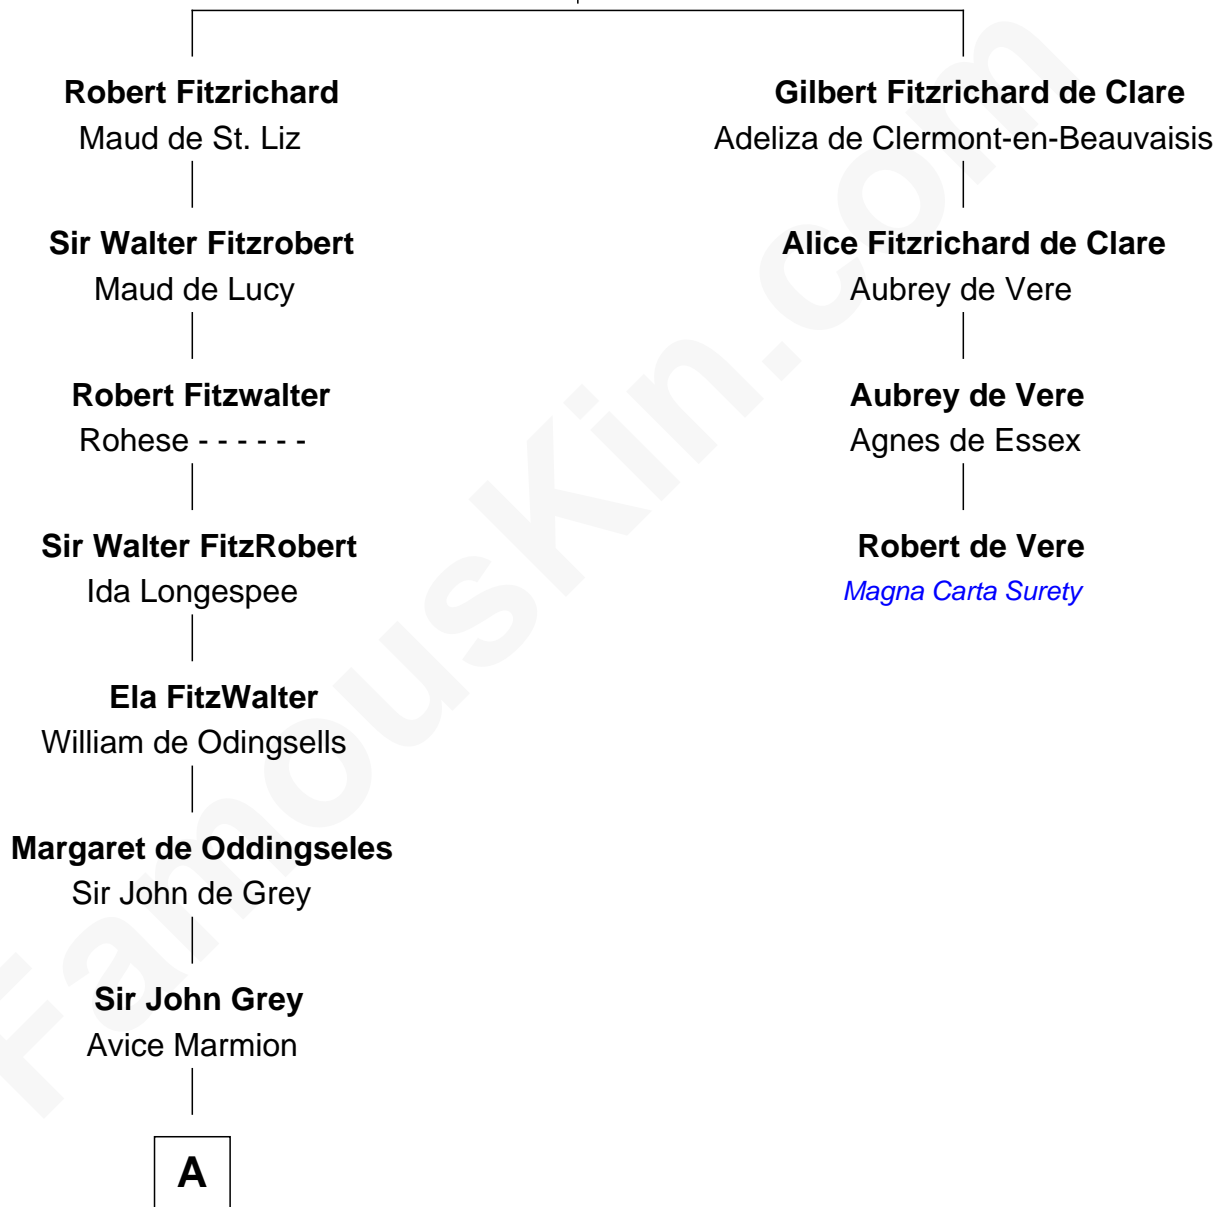

FamousKin.com

Relationship Chart of

Nicholas Gilman

Signer of the U.S. Constitution

3rd cousin 18 times removed of

Robert de Vere

Magna Carta Surety

Richard Fitzgilbert

Rohese Giffard

A

Maud Grey

Sir Thomas Harcourt

Sir Thomas Harcourt

Jane Fraunceys

Sir Richard Harcourt

Edith St. Clair