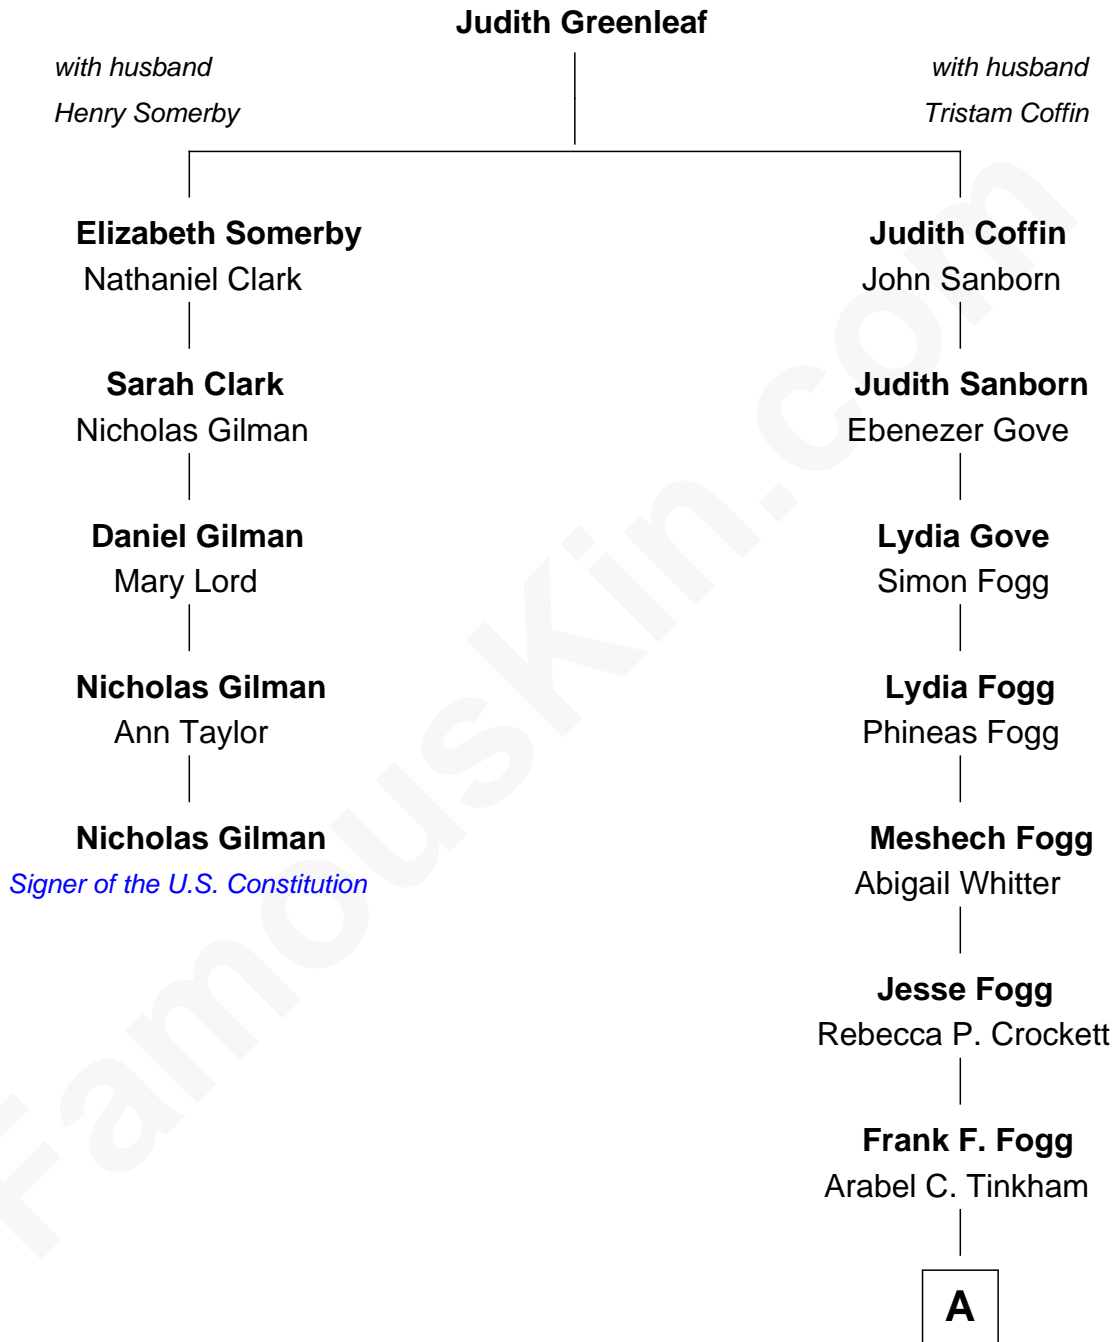

FamousKin.com

Relationship Chart of

Nicholas Gilman

Signer of the U.S. Constitution

4th cousin 6 times removed of

Scott Foley

TV, Stage and Movie Actor

A