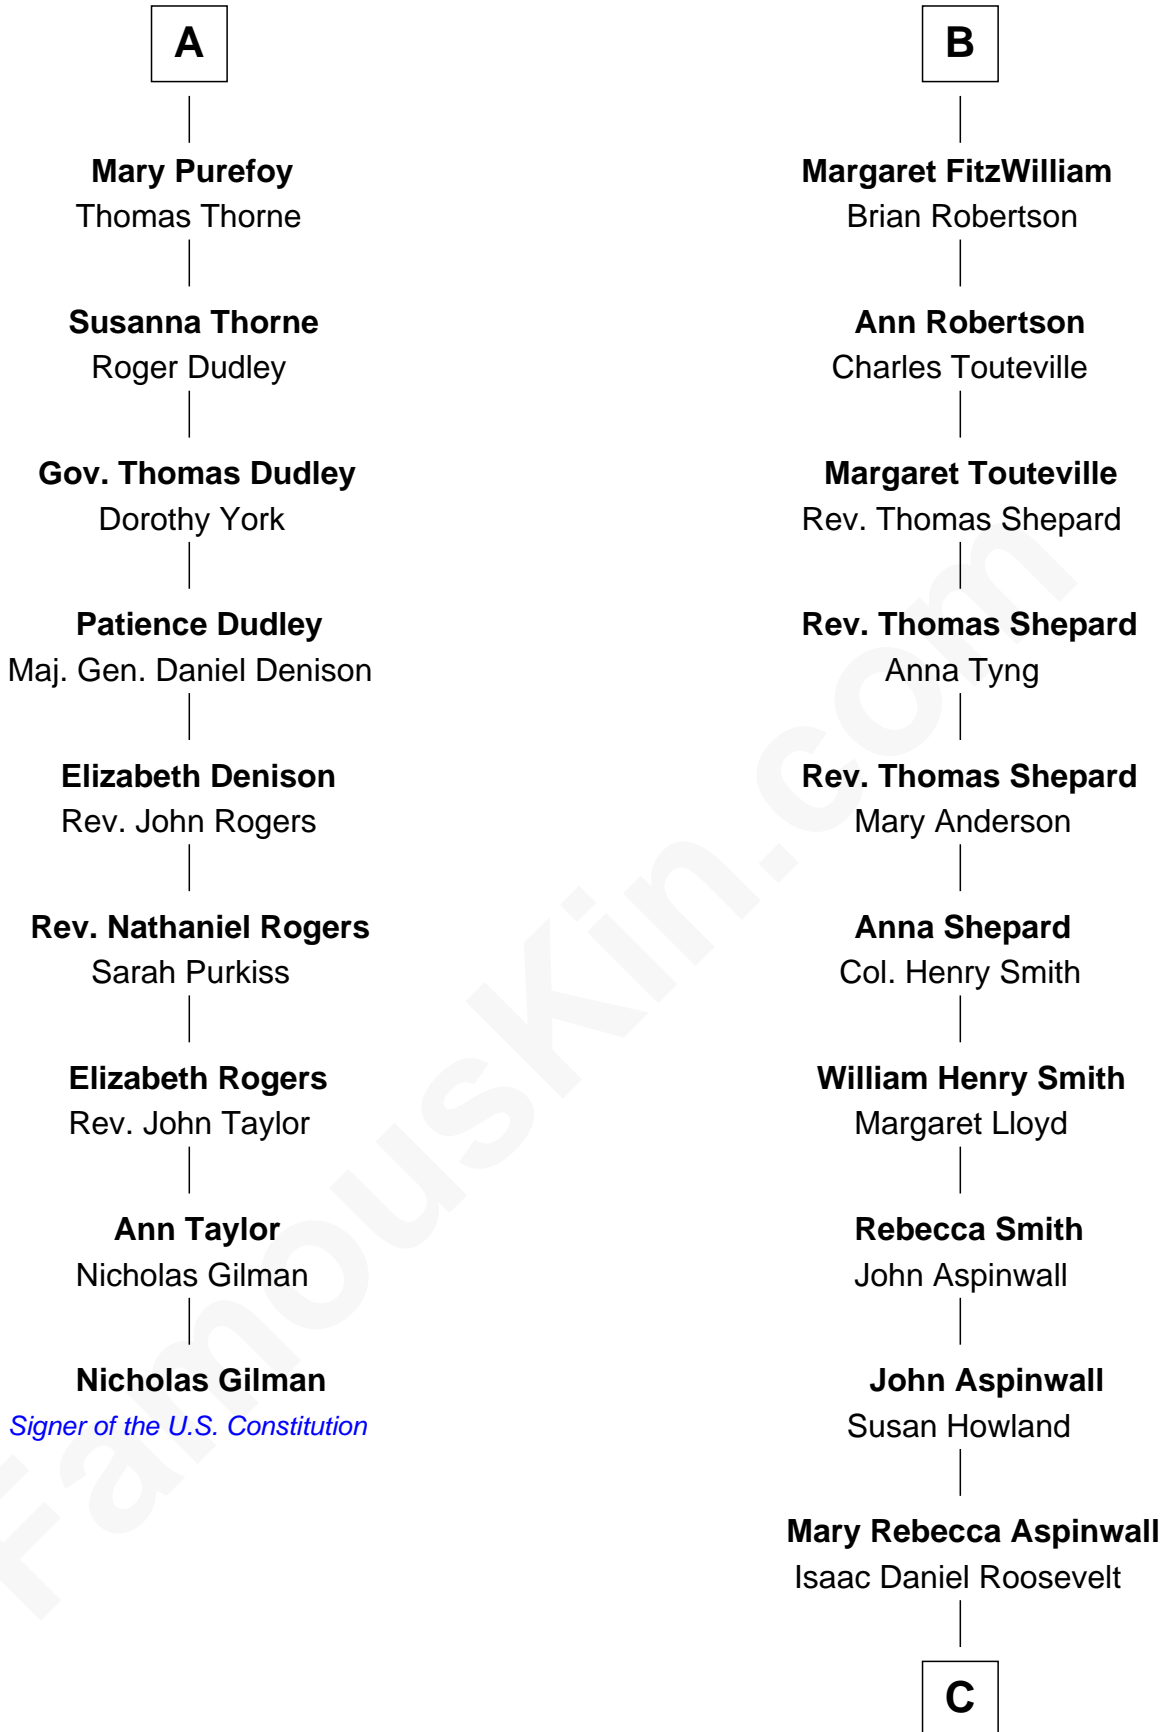

# FamousKin.com Relationship Chart of

**Nicholas Gilman**

*Signer of the U.S. Constitution*

15th cousin 3 times removed of

**Franklin D. Roosevelt**

*32nd U.S. President*

**Sir John Marmion**

Maud de Furnival

**C**

James Roosevelt

Sara Delano

Franklin D. Roosevelt

*32nd U.S. President*

FamousKin.com