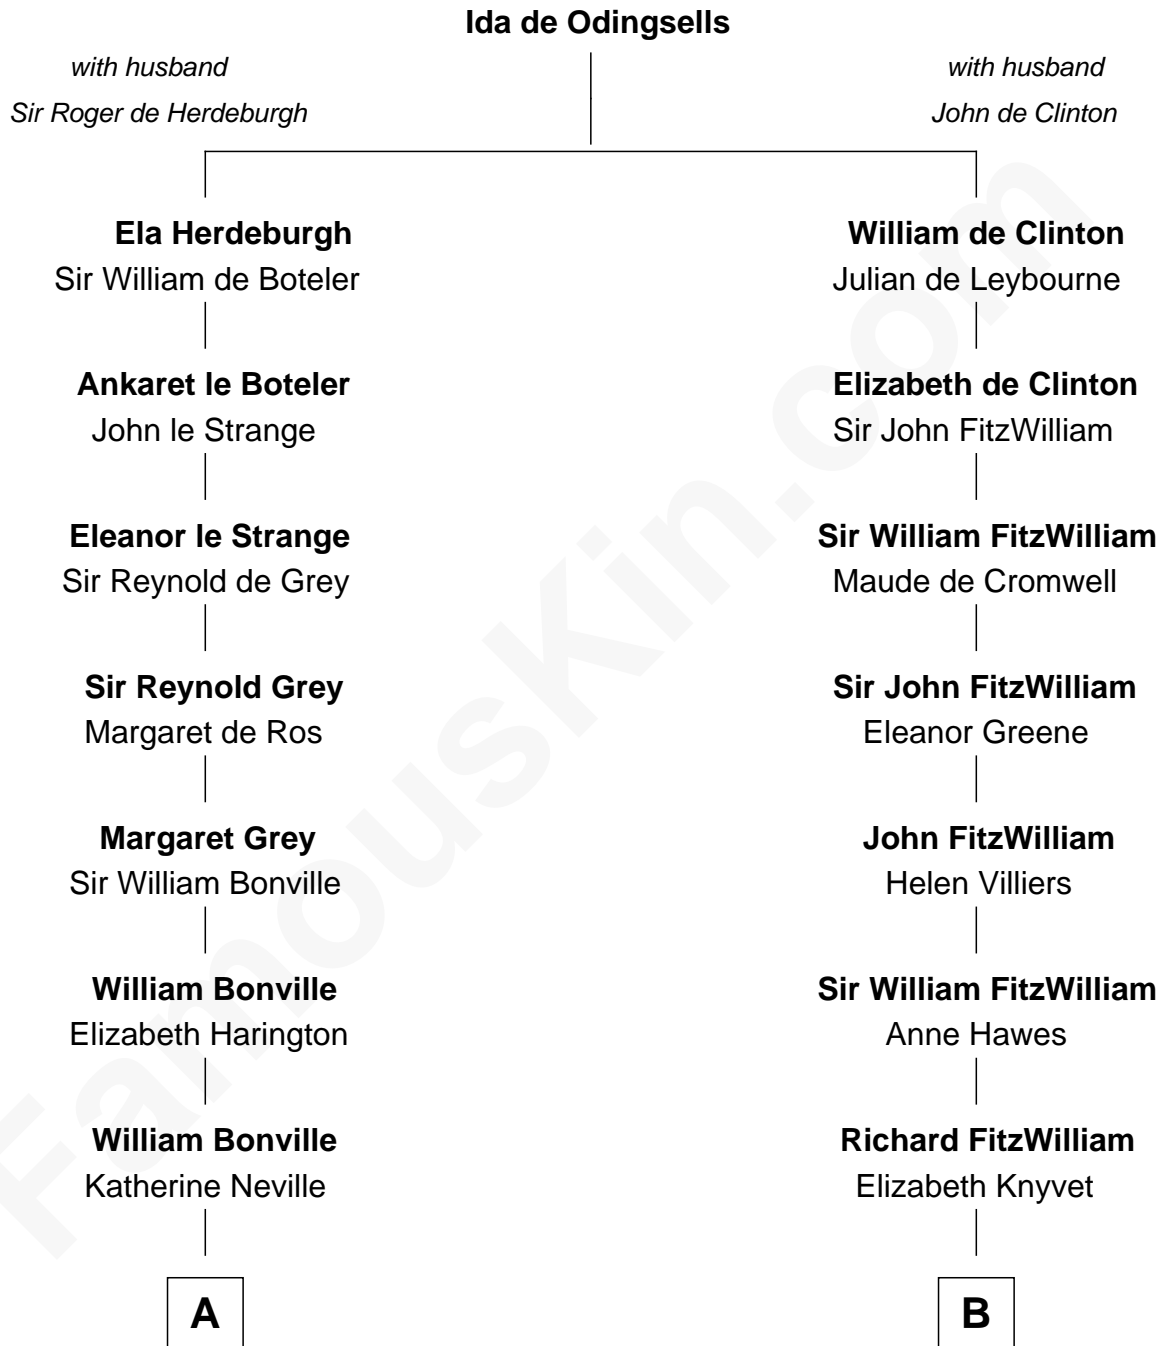

# FamousKin.com Relationship Chart of

**Nicholas Gilman**

*Signer of the U.S. Constitution*

17th cousin 1 time removed of

**Franklin D. Roosevelt**

*32nd U.S. President*

**C**

James Roosevelt

Sara Delano

Franklin D. Roosevelt

*32nd U.S. President*

FamousKin.com