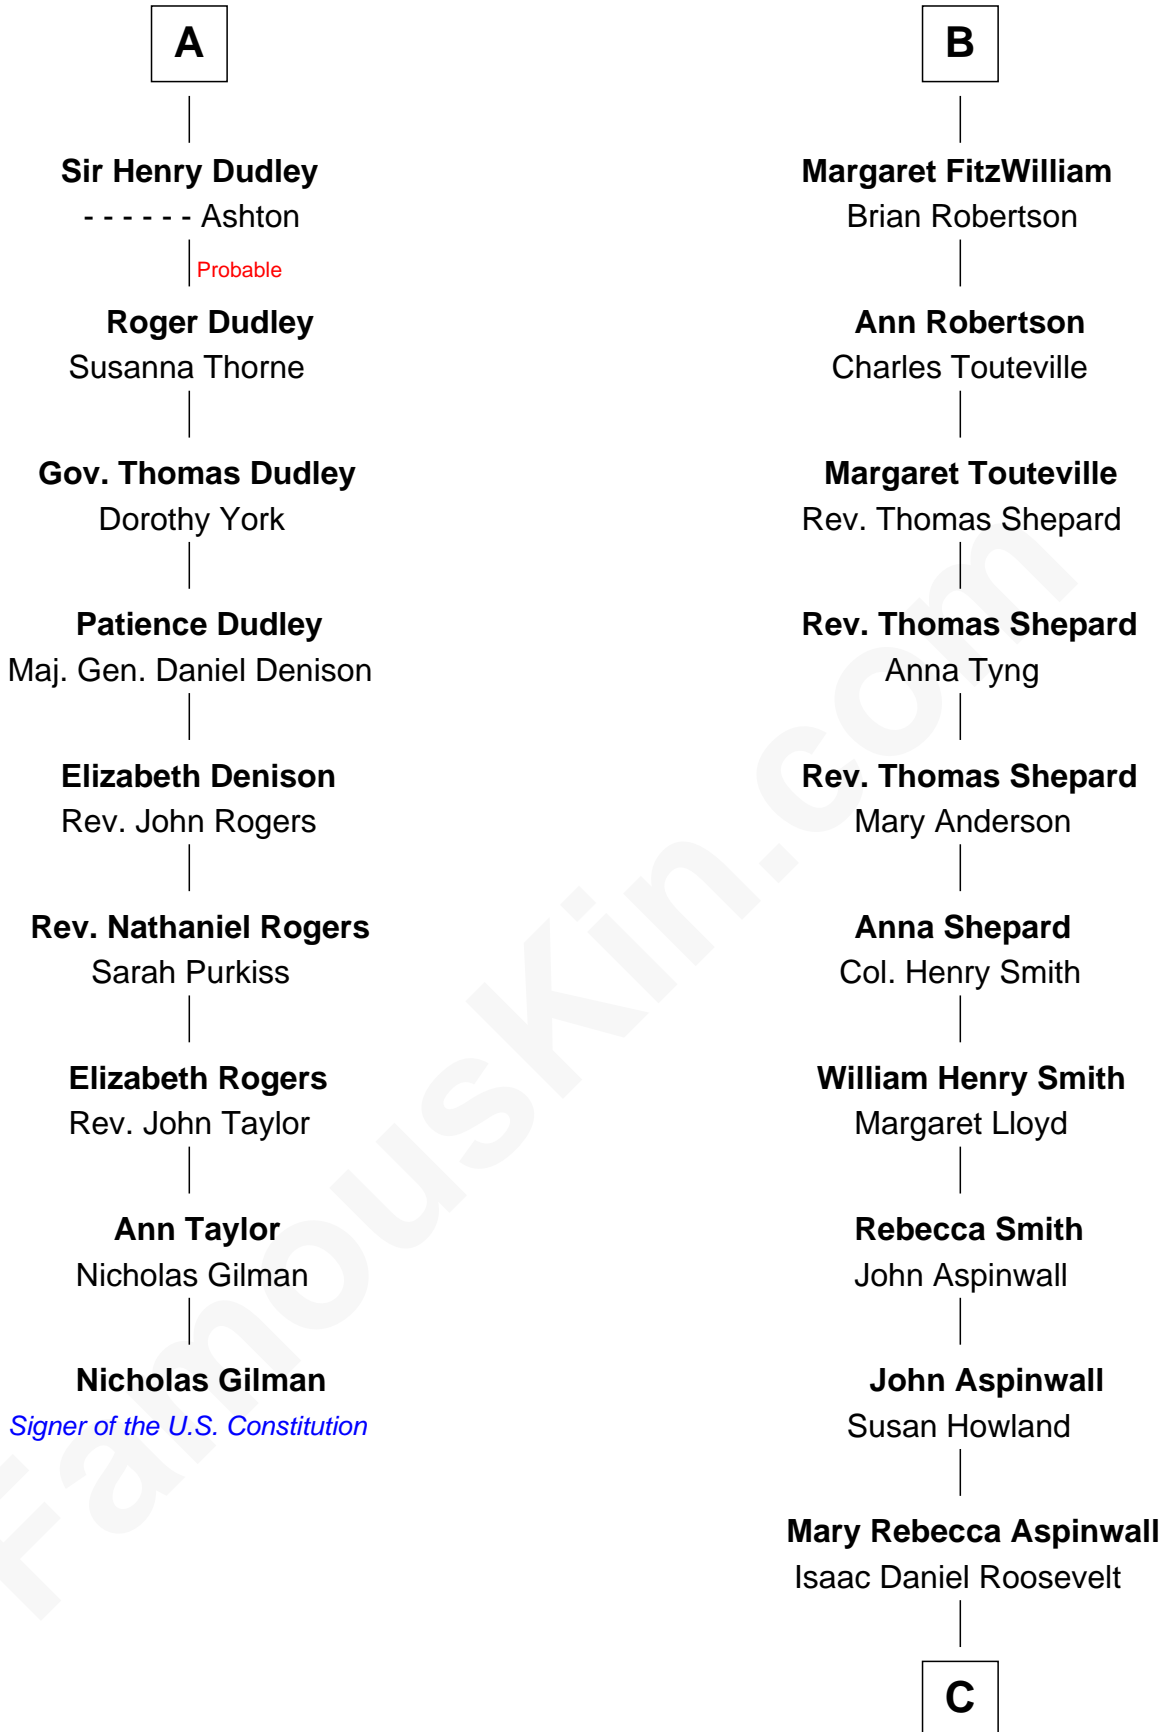

FamousKin.com Relationship Chart of

Nicholas Gilman

Signer of the U.S. Constitution

15th cousin 3 times removed of

Franklin D. Roosevelt

32nd U.S. President

Eudo la Zouche
Milicent de Cantilupe

Eve la Zouche
Sir Maurice de Berkeley

Thomas de Berkeley
Katherine de Clyvedon

Sir John Berkeley
Elizabeth Betteshorne

Elizabeth Berkeley
Sir John Sutton

Sir Edmund Sutton
Joyce Tiptoft

Sir Edward Sutton
Cecily Willoughby

Sir John Sutton
Cecily Grey

A

Lucy Zouche
Thomas de Greene

Sir Henry Greene
Katherine Drayton

Sir Henry de Greene
Matilda de Mauduit

Eleanor Greene
Sir John FitzWilliam

John FitzWilliam
Helen Villiers

Sir William FitzWilliam
Anne Hawes

Richard FitzWilliam
Elizabeth Knyvet

B

C

|
James Roosevelt

Sara Delano

|
Franklin D. Roosevelt

32nd U.S. President

FamousKin.com