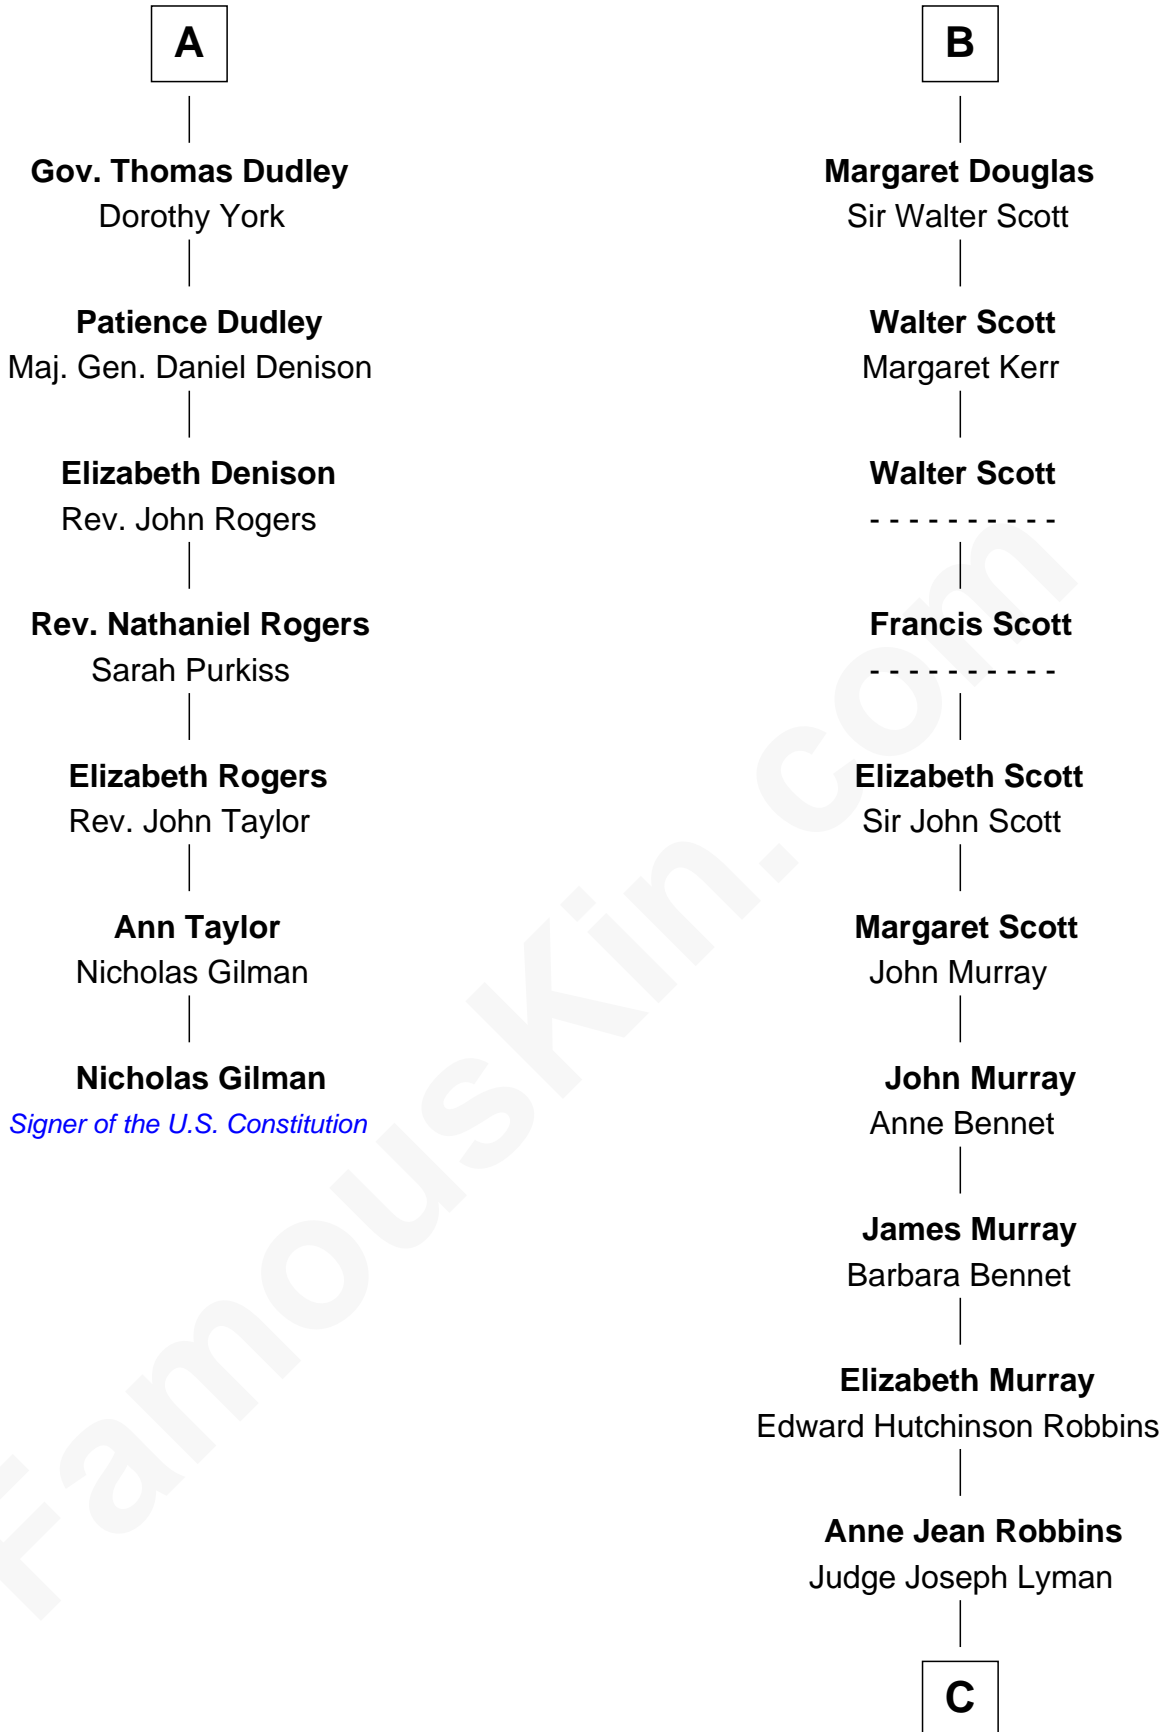

## Relationship Chart of

### Nicholas Gilman

*Signer of the U.S. Constitution*

13th cousin 6 times removed of

### Franklin D. Roosevelt

*32nd U.S. President*

**Sir Thomas de Holand**

Alice Fitzalan

C

**Catharine Robbins Lyman**

Warren Delano

**Sara Delano**

James Roosevelt

**Franklin D. Roosevelt**

*32nd U.S. President*

FamousKin.com