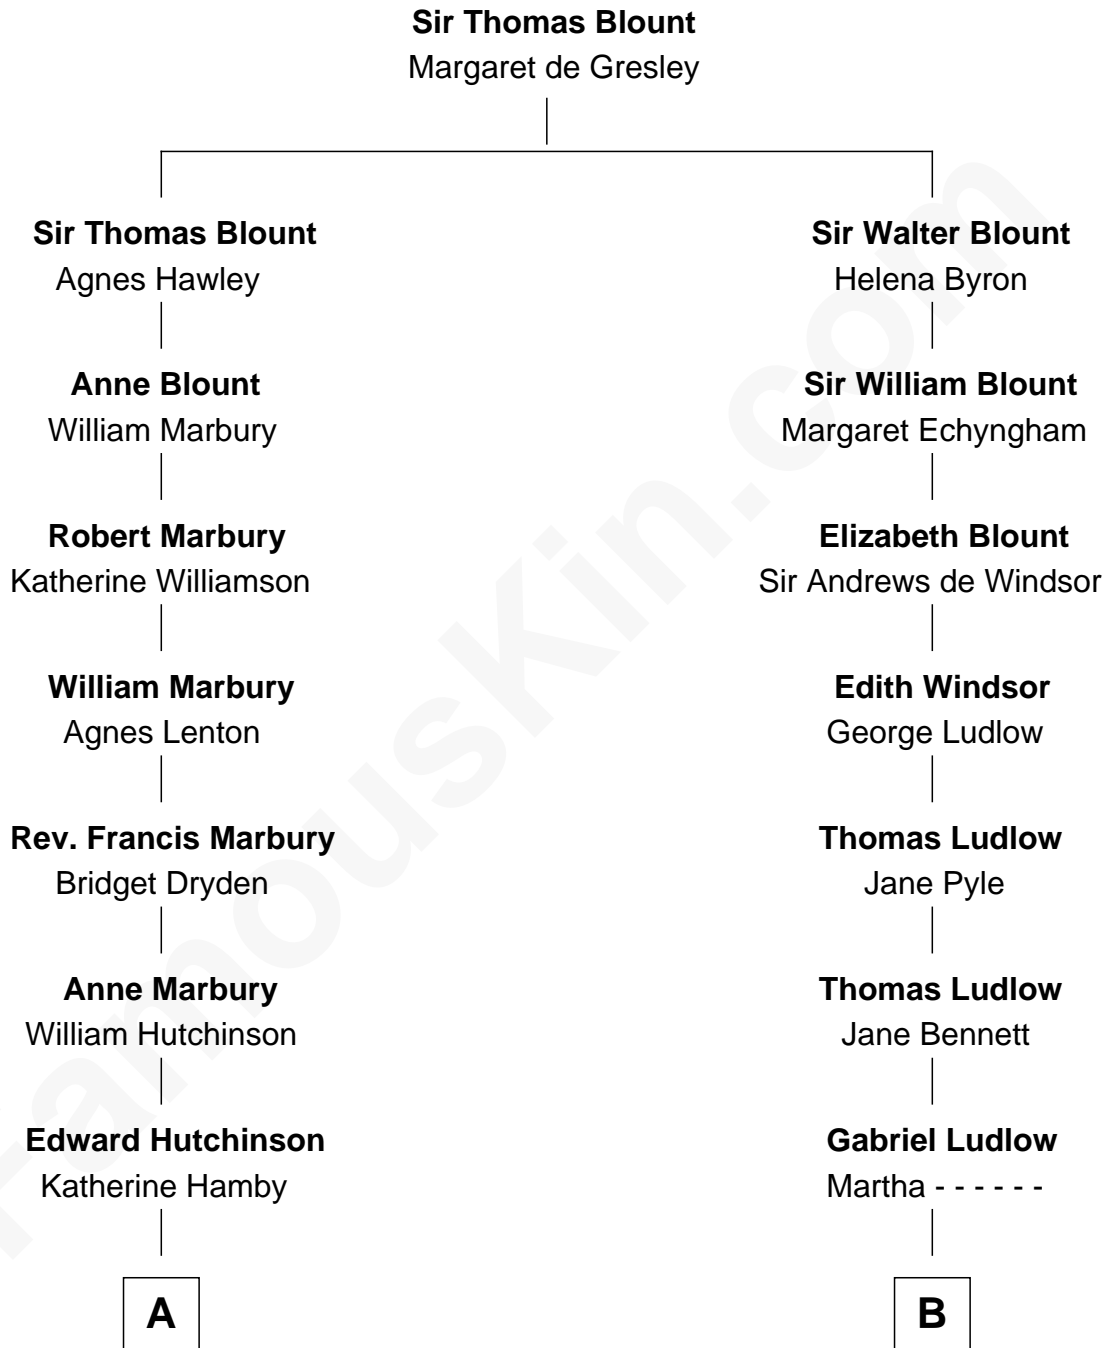

FamousKin.com Relationship Chart of

Nicholas Gilman

Signer of the U.S. Constitution

11th cousin 3 times removed of

Eleanor Roosevelt

First Lady of President Franklin D. Roosevelt

A

Elizabeth Hutchinson

Edward Winslow

Anna Winslow

John Taylor

Rev. John Taylor

Elizabeth Rogers

Ann Taylor

Nicholas Gilman

Nicholas Gilman