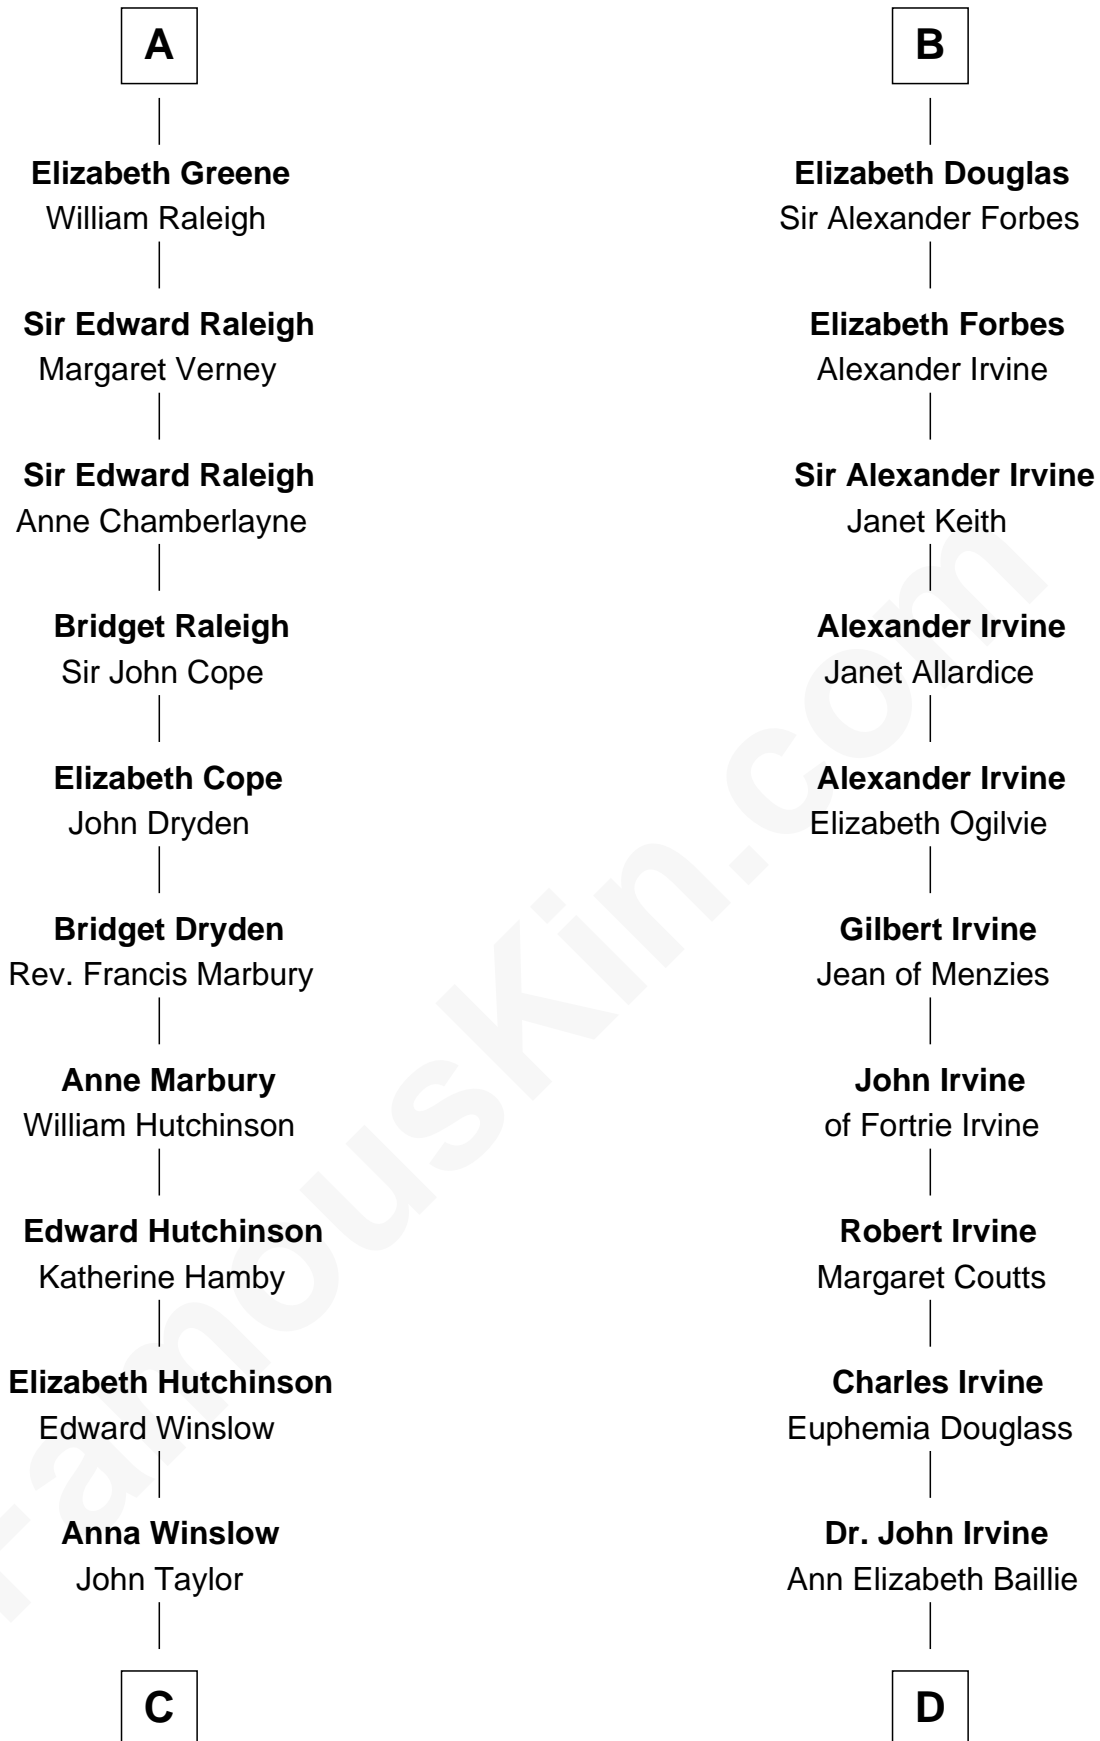

FamousKin.com Relationship Chart of

Nicholas Gilman

Signer of the U.S. Constitution

19th cousin 1 time removed of

Theodore Roosevelt

26th U.S. President

C

Rev. John Taylor

Elizabeth Rogers

Ann Taylor

Nicholas Gilman

Nicholas Gilman

Signer of the U.S. Constitution

D

Anne Irvine

James Bulloch

James Stephens Bulloch

Martha Stewart

Martha Bulloch

Theodore Roosevelt

Theodore Roosevelt

26th U.S. President