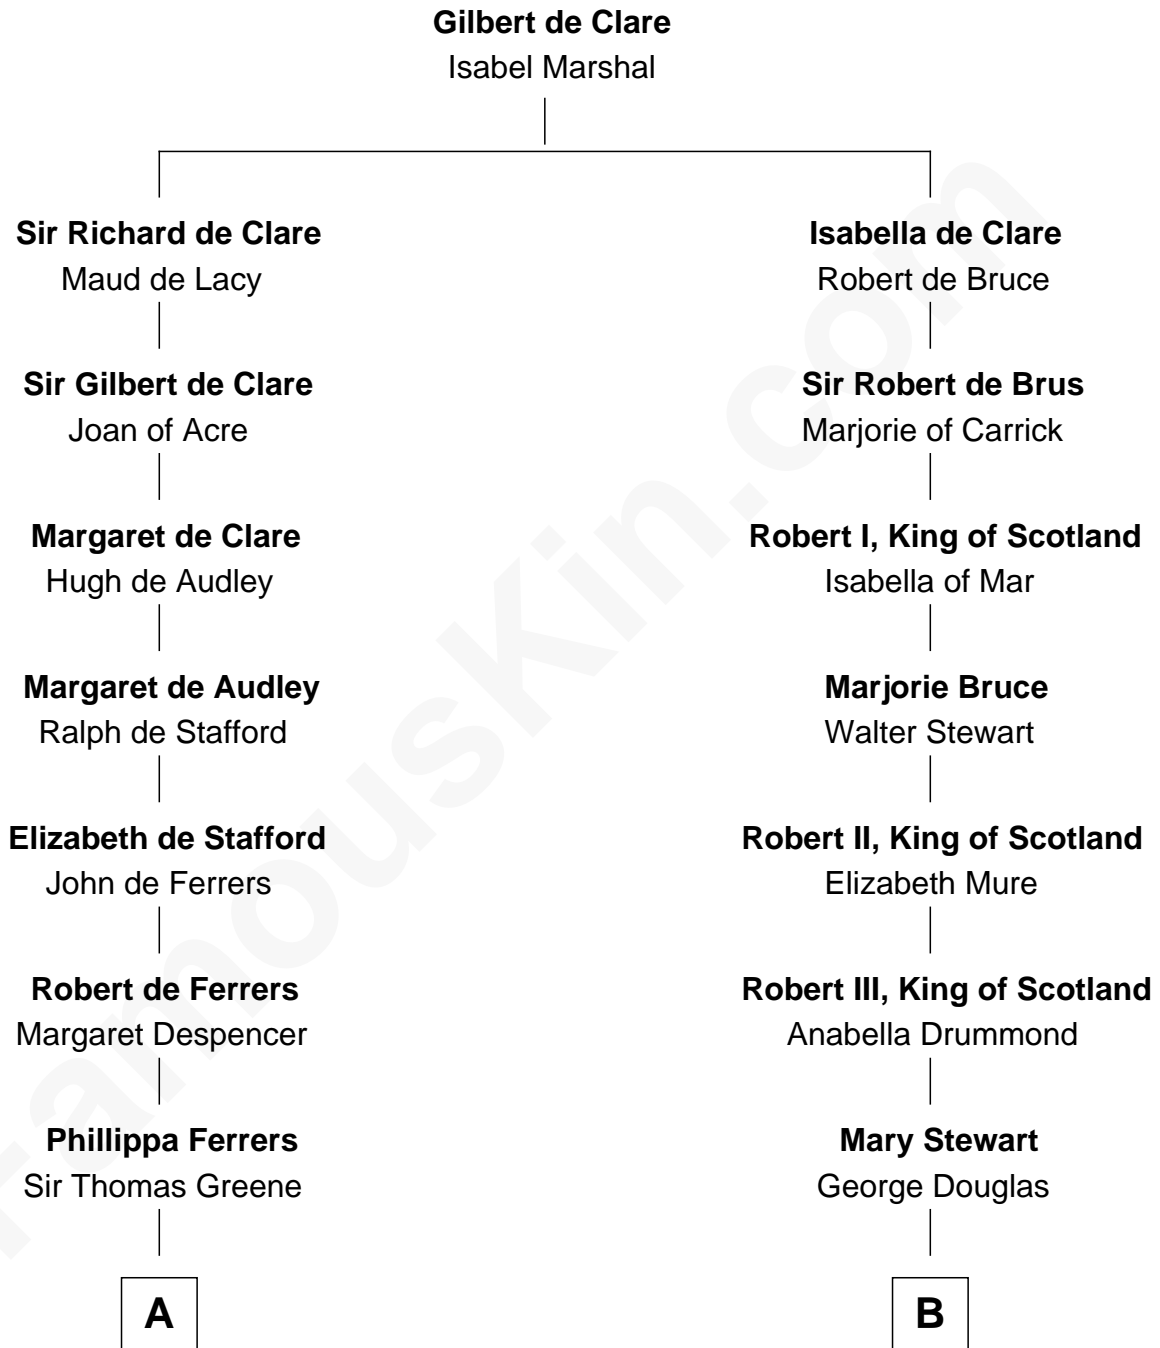

FamousKin.com Relationship Chart of

Nicholas Gilman

Signer of the U.S. Constitution

19th cousin 1 time removed of

Theodore Roosevelt

26th U.S. President

C

Rev. John Taylor

Elizabeth Rogers

Ann Taylor

Nicholas Gilman

Nicholas Gilman

Signer of the U.S. Constitution

D

Anne Irvine

James Bulloch

James Stephens Bulloch

Martha Stewart

Martha Bulloch

Theodore Roosevelt

Theodore Roosevelt

26th U.S. President