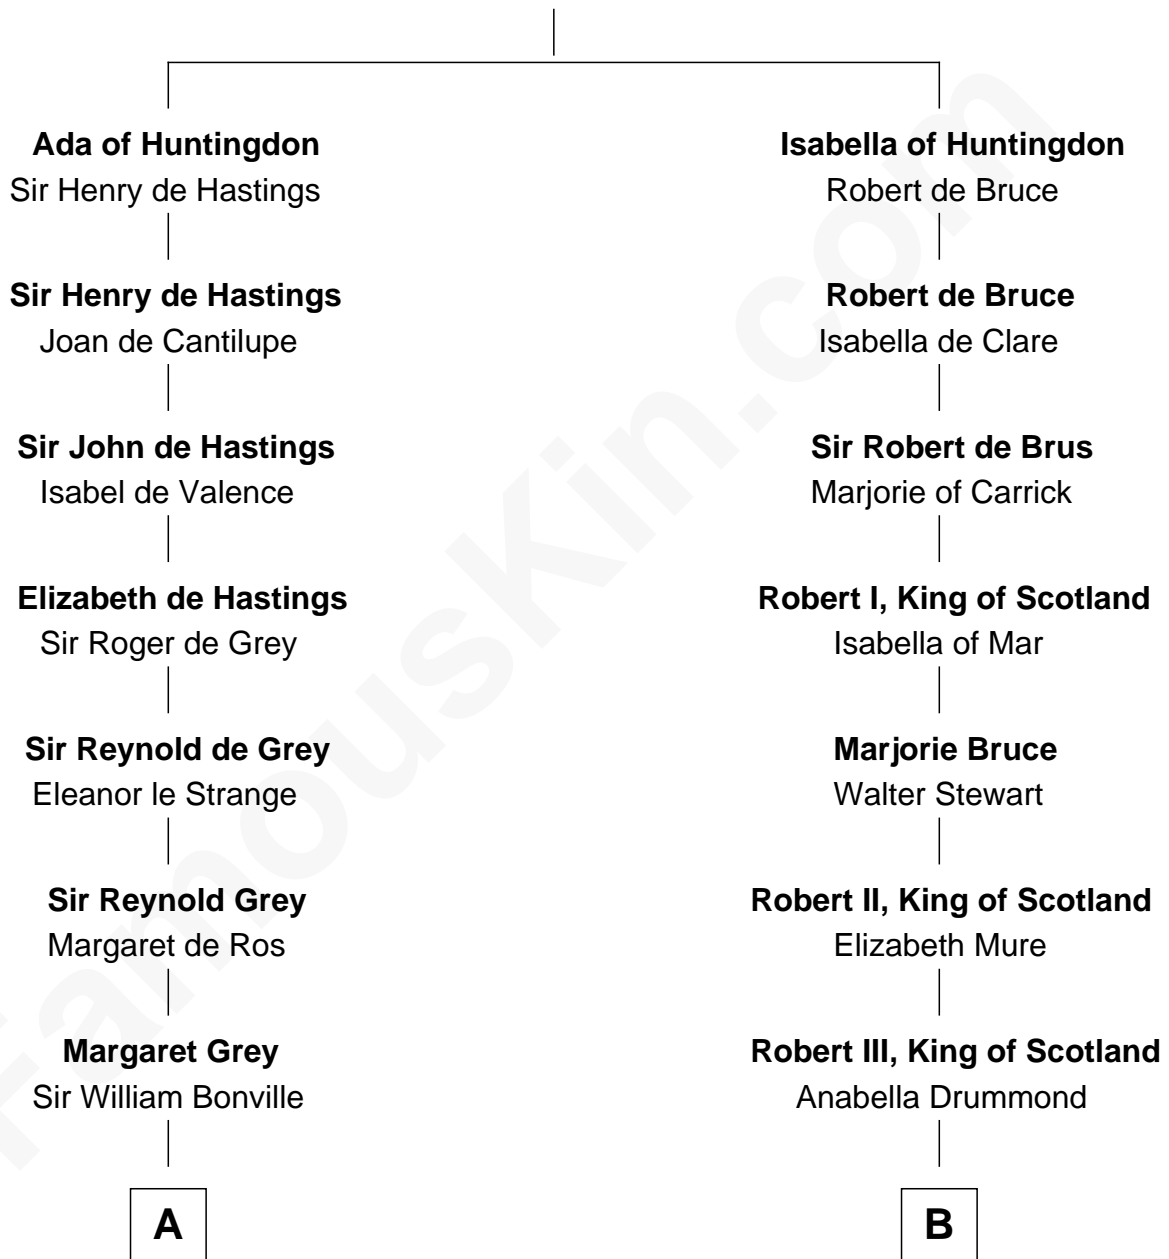

FamousKin.com

Relationship Chart of

Nicholas Gilman

Signer of the U.S. Constitution

19th cousin 2 times removed of

Theodore Roosevelt

26th U.S. President

David of Huntingdon

Maud of Chester

C

Elizabeth Rogers

Rev. John Taylor

Ann Taylor

Nicholas Gilman

Nicholas Gilman

Signer of the U.S. Constitution