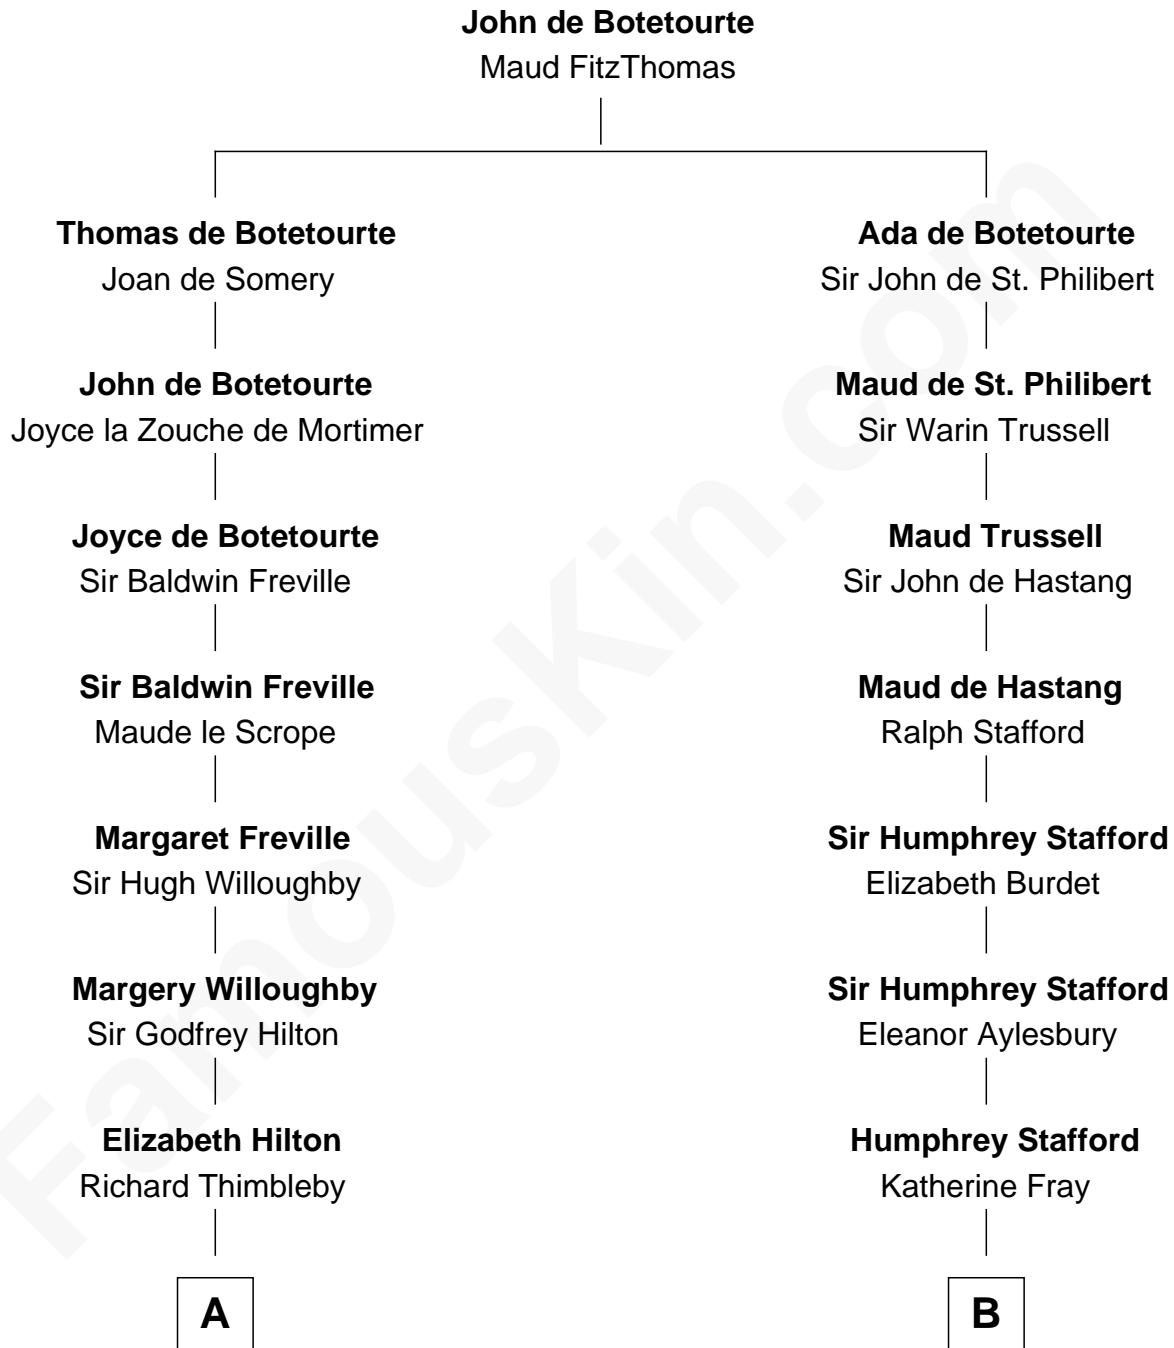

FamousKin.com
Relationship Chart of
Nicholas Gilman

Signer of the U.S. Constitution

16th cousin 4 times removed of

Alice (Lee) Roosevelt

First Wife of President Theodore Roosevelt

C

Humphrey Hathaway

Abigail Smith

Alice Russell Hathaway

Elisha Haskell

Caroline Watts Haskell

George Cabot Lee

Alice (Lee) Roosevelt

Wife of President Theodore Roosevelt

FamousKin.com