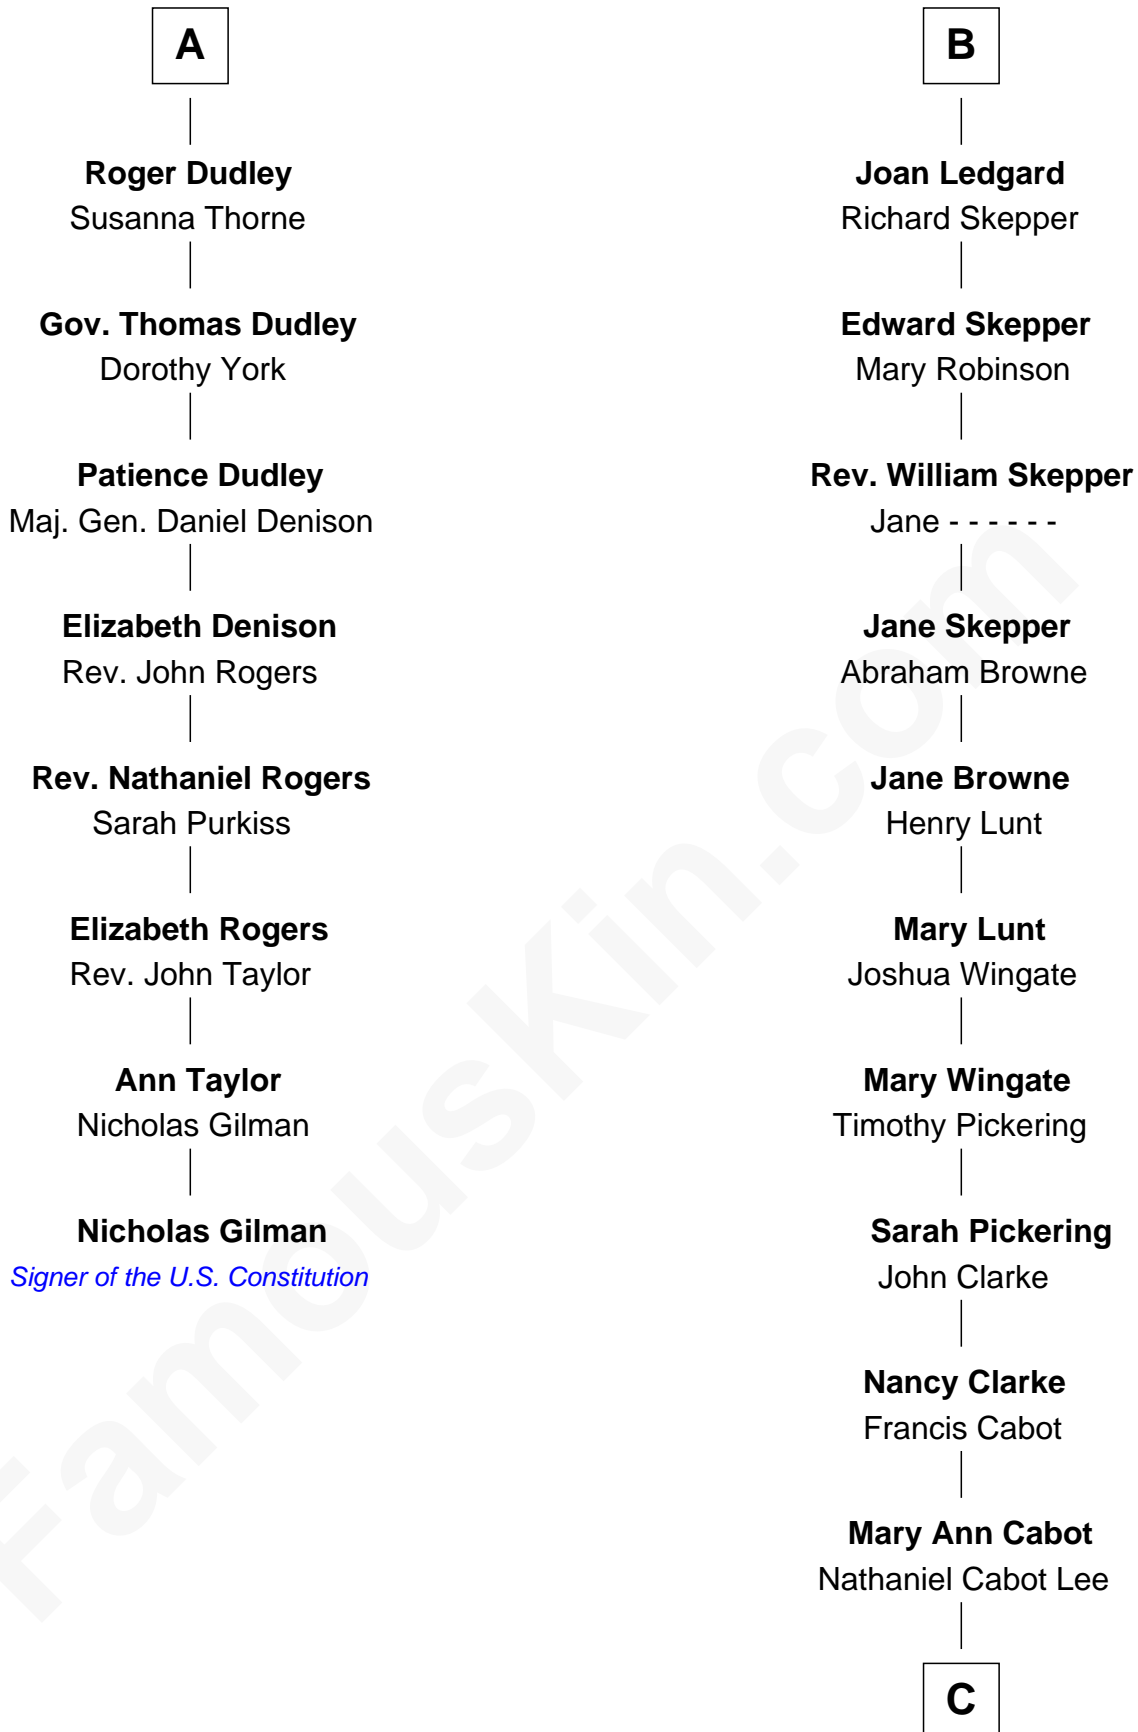

FamousKin.com

Relationship Chart of

Nicholas Gilman

Signer of the U.S. Constitution

14th cousin 5 times removed of

Alice (Lee) Roosevelt

First Wife of President Theodore Roosevelt

C

John Clarke Lee
Harriet Paine Rose

George Cabot Lee
Caroline Watts Haskell

Alice (Lee) Roosevelt
Wife of President Theodore Roosevelt

FamousKin.com