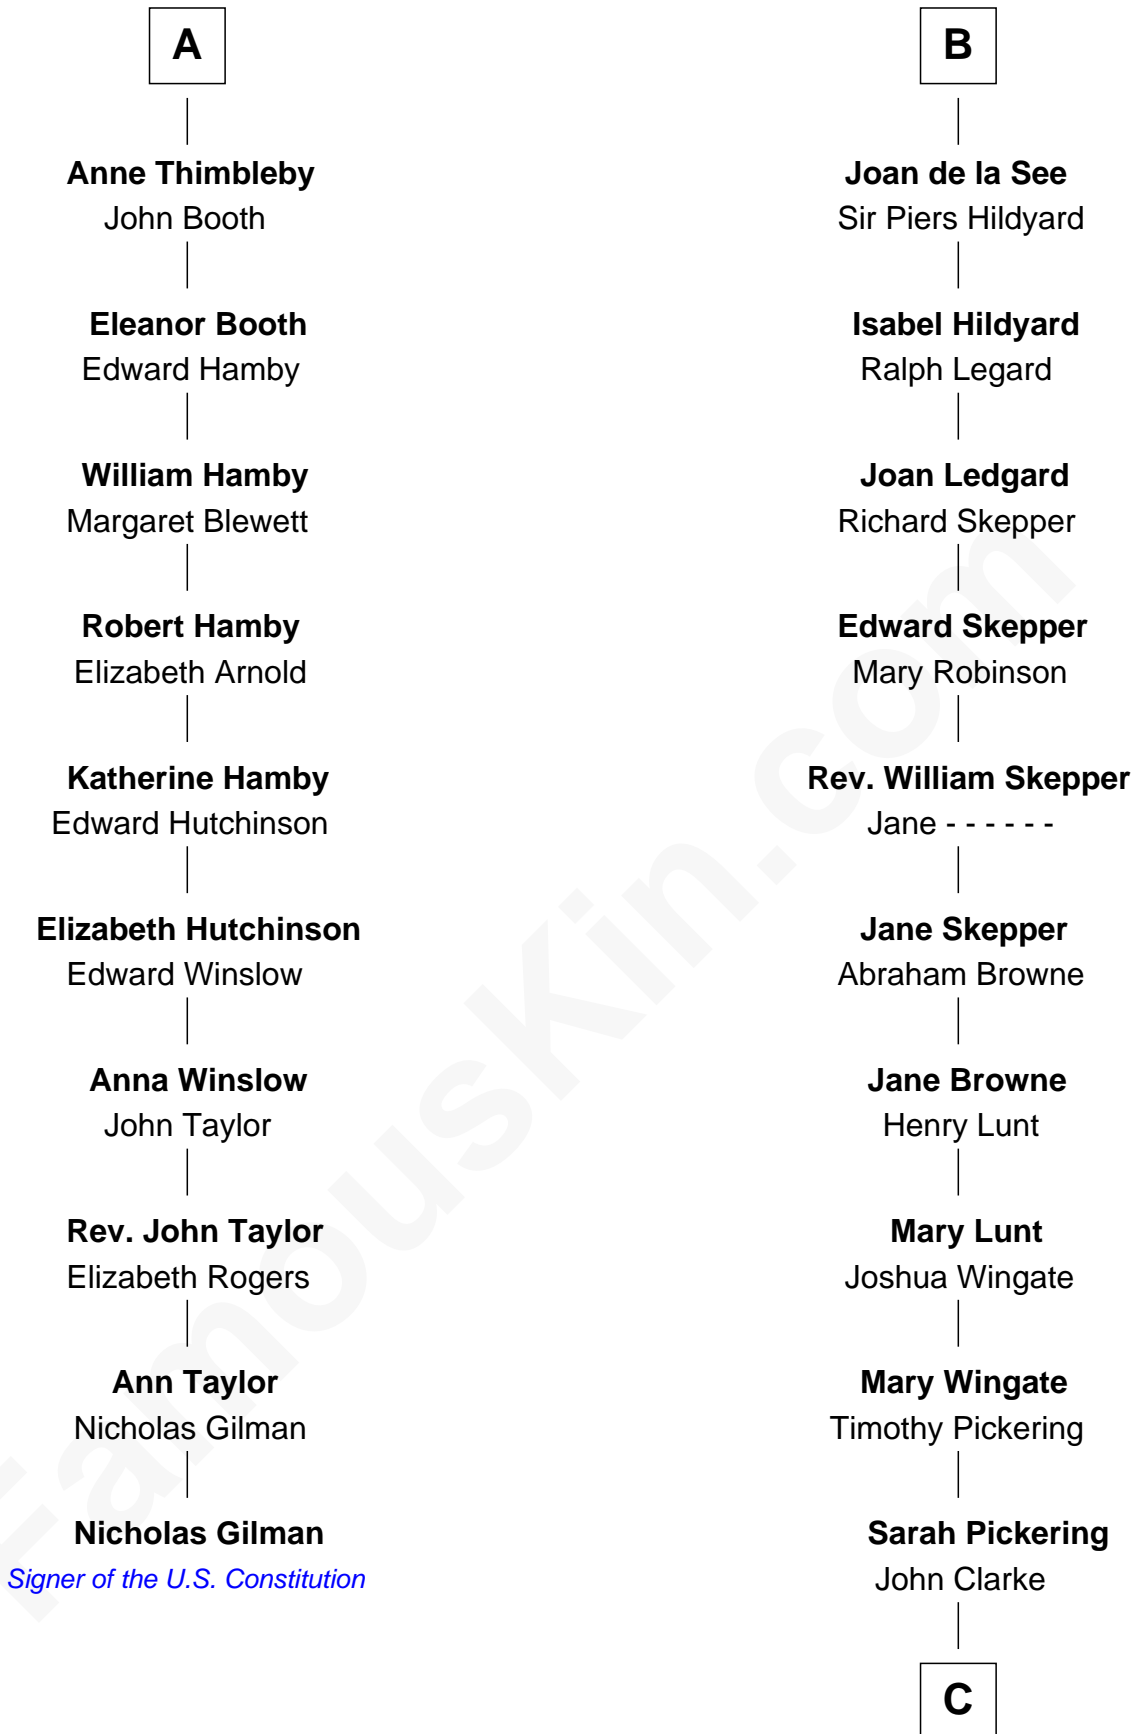

FamousKin.com

Relationship Chart of

Nicholas Gilman

Signer of the U.S. Constitution

16th cousin 5 times removed of

Alice (Lee) Roosevelt

First Wife of President Theodore Roosevelt

C

Nancy Clarke

Francis Cabot

Mary Ann Cabot

Nathaniel Cabot Lee

John Clarke Lee

Harriet Paine Rose

George Cabot Lee

Caroline Watts Haskell

Alice (Lee) Roosevelt

Wife of President Theodore Roosevelt

FamousKin.com