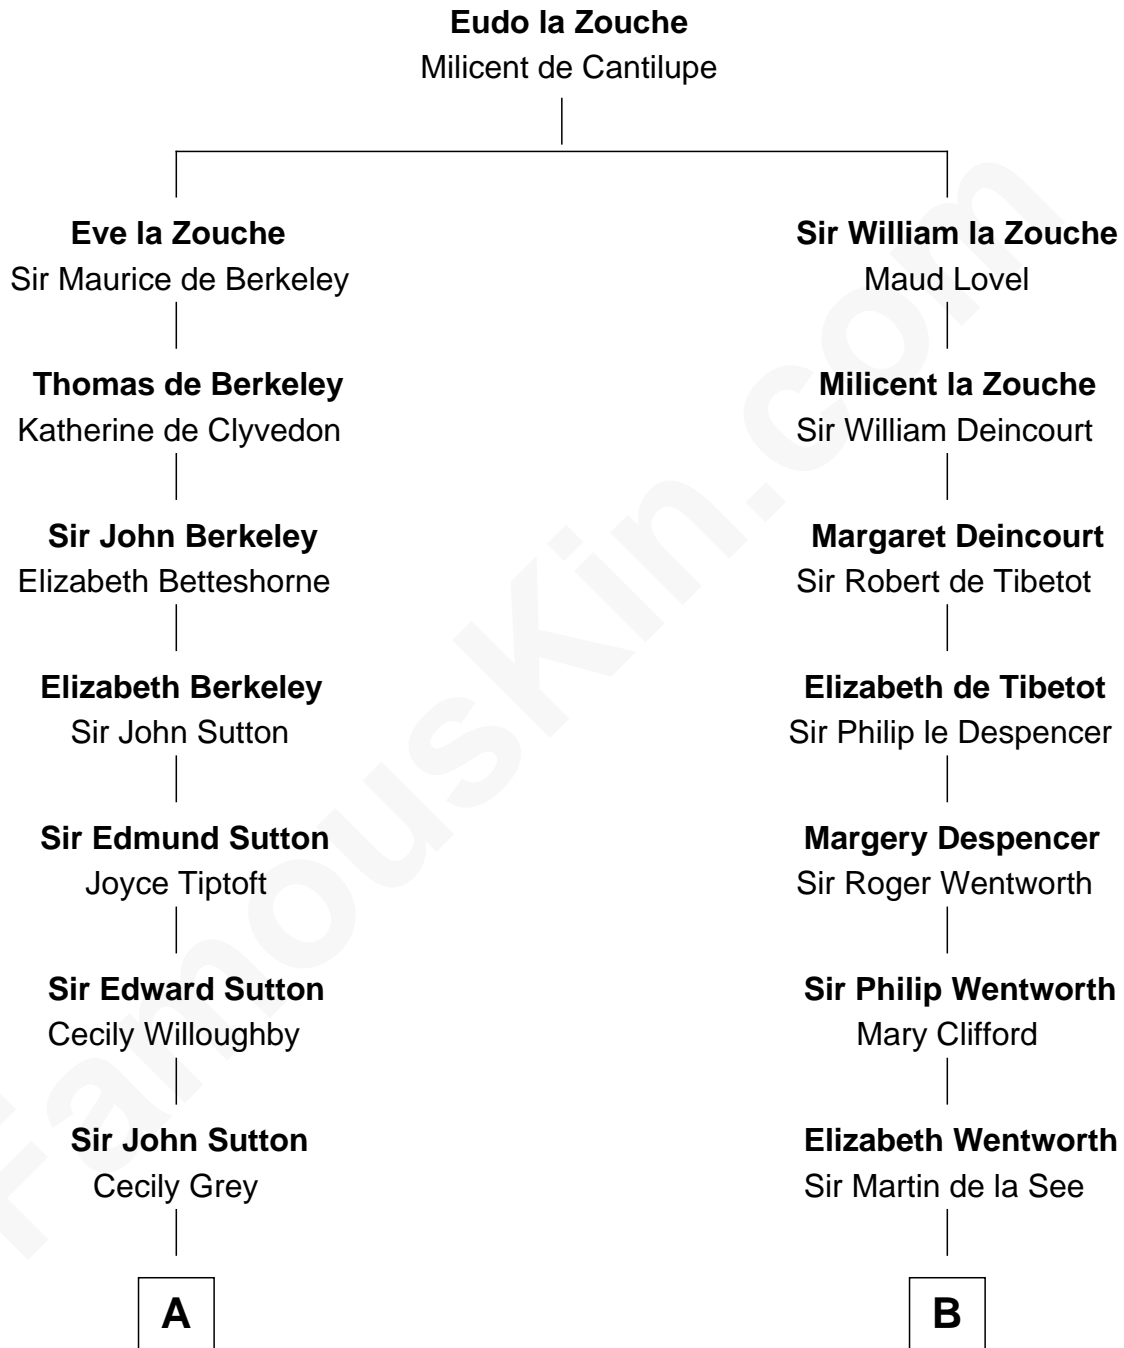

FamousKin.com

Relationship Chart of

Nicholas Gilman

Signer of the U.S. Constitution

15th cousin 6 times removed of

Alice (Lee) Roosevelt

First Wife of President Theodore Roosevelt

C

Nancy Clarke

Francis Cabot

Mary Ann Cabot

Nathaniel Cabot Lee

John Clarke Lee

Harriet Paine Rose

George Cabot Lee

Caroline Watts Haskell

Alice (Lee) Roosevelt

Wife of President Theodore Roosevelt

FamousKin.com