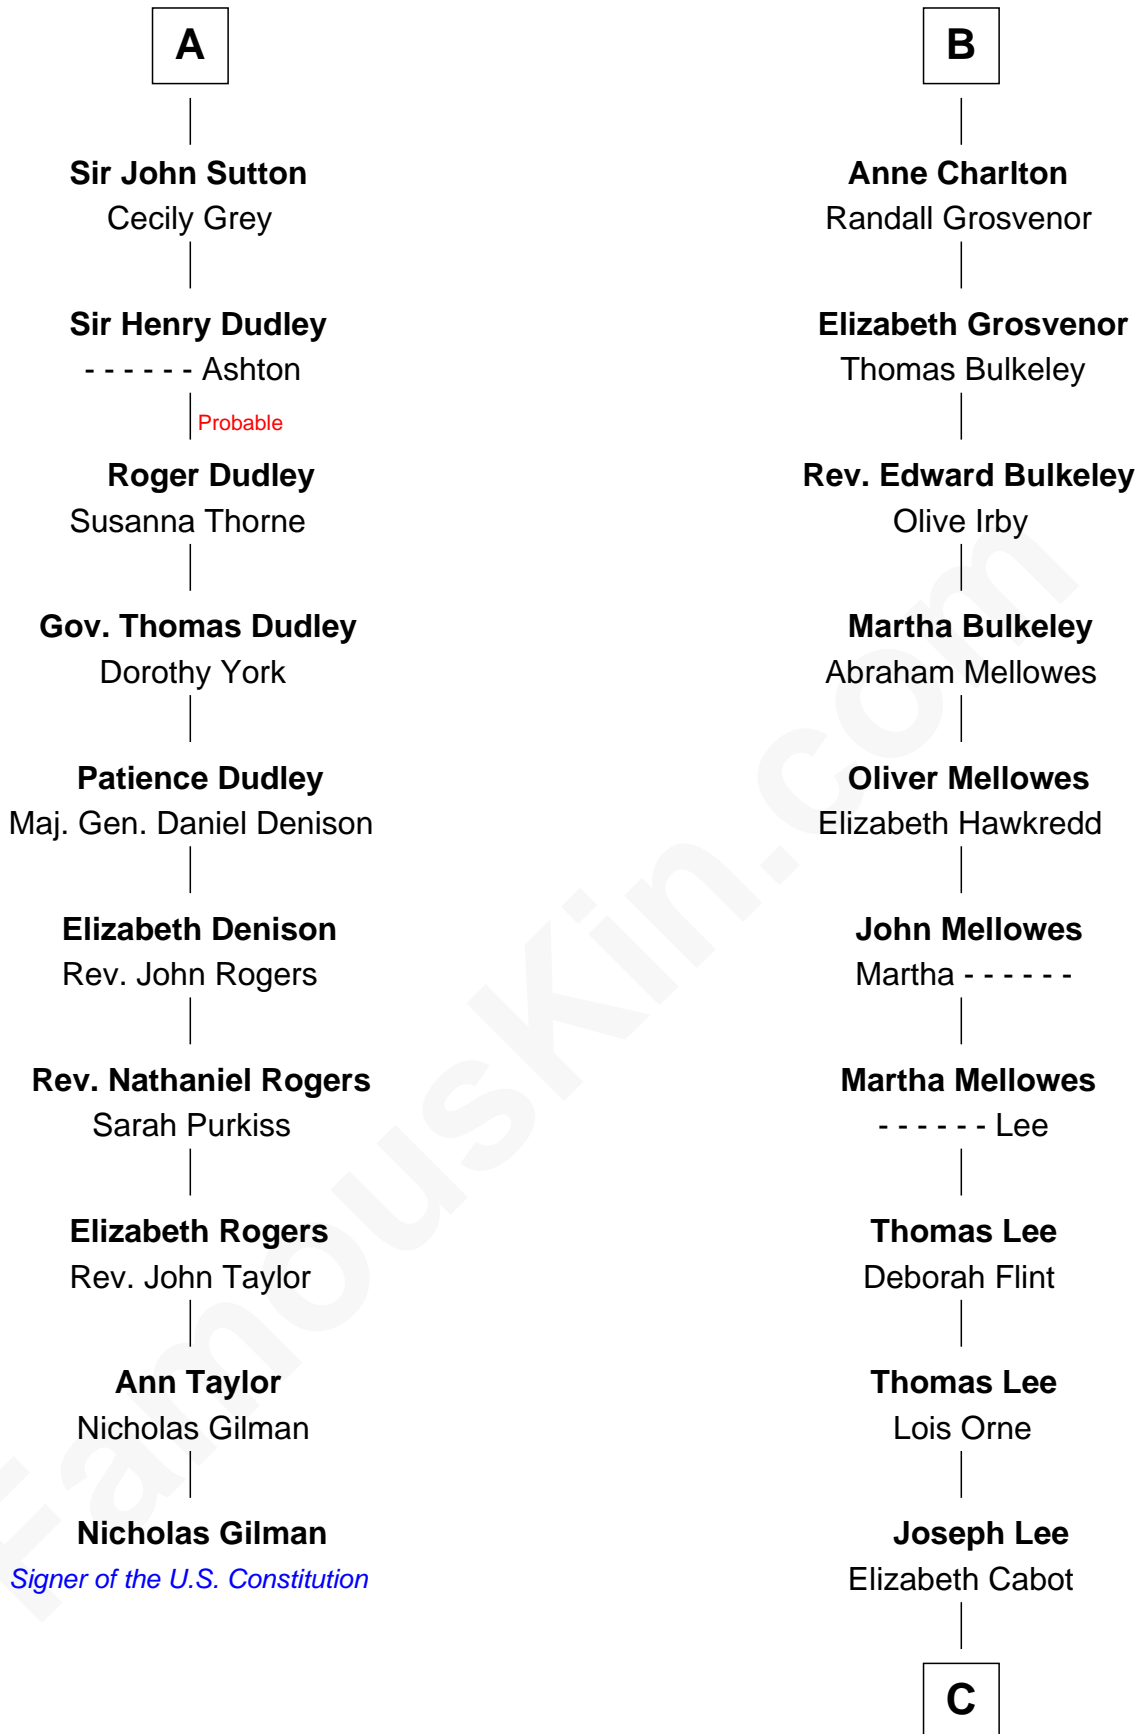

FamousKin.com

Relationship Chart of

Nicholas Gilman

Signer of the U.S. Constitution

16th cousin 4 times removed of

Alice (Lee) Roosevelt

First Wife of President Theodore Roosevelt

C

Nathaniel Cabot Lee

Mary Ann Cabot

John Clarke Lee

Harriet Paine Rose

George Cabot Lee

Caroline Watts Haskell

Alice (Lee) Roosevelt

Wife of President Theodore Roosevelt