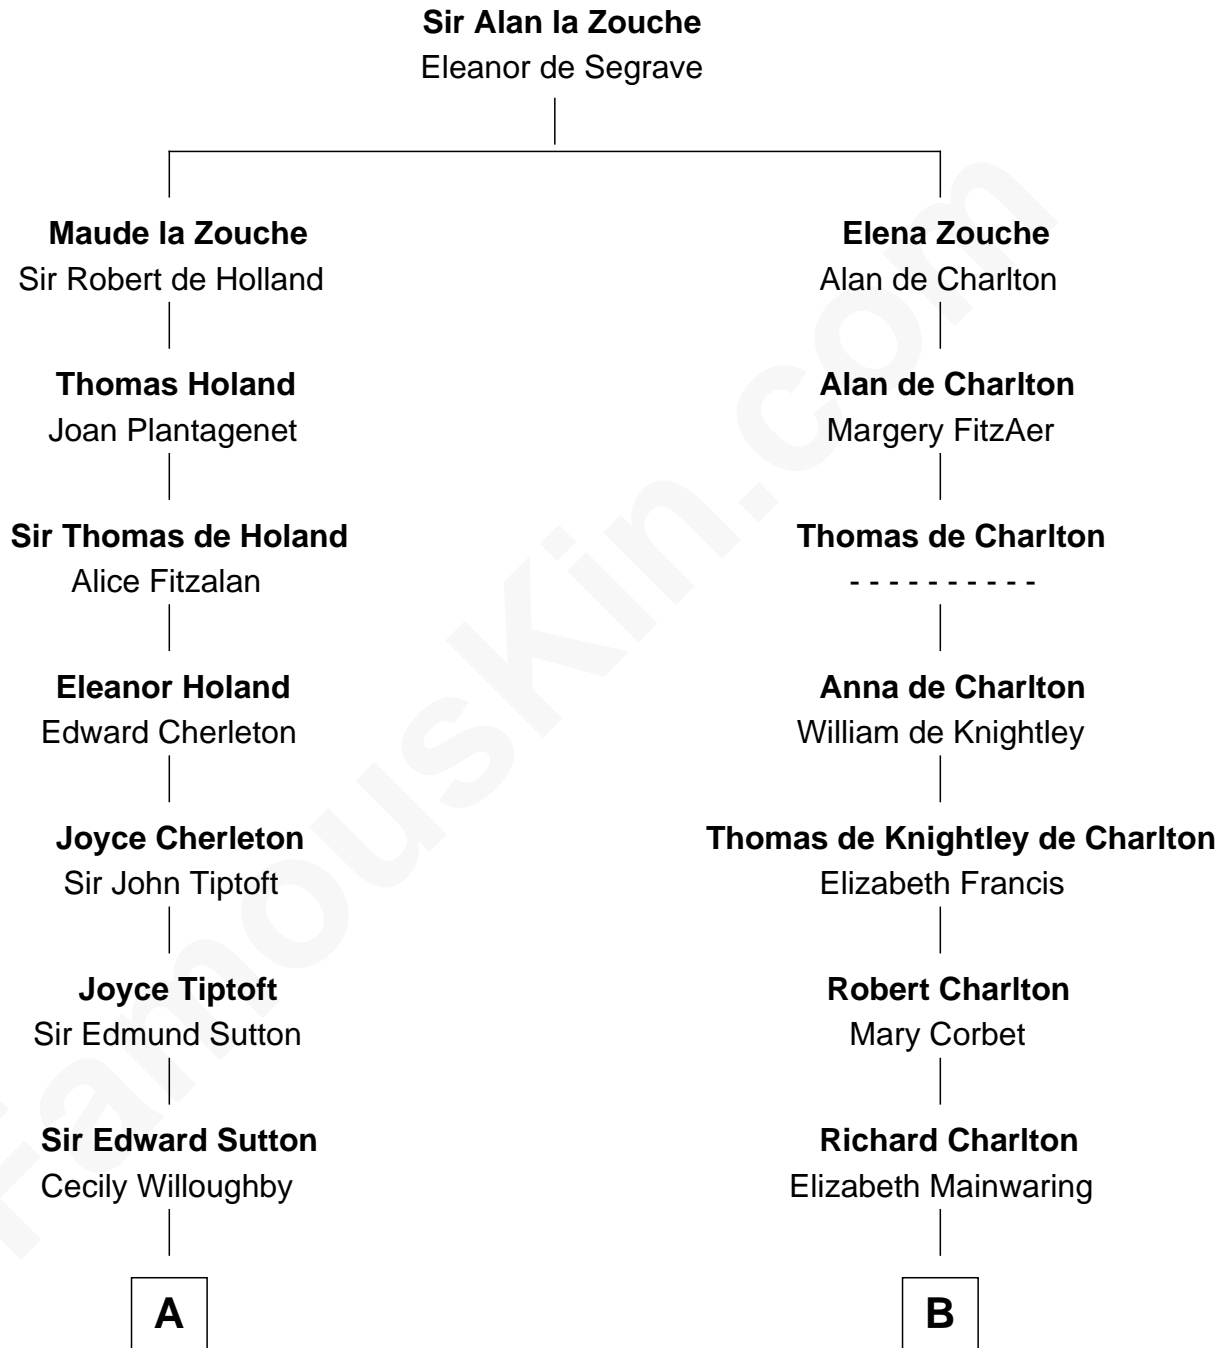

FamousKin.com

Relationship Chart of

Nicholas Gilman

Signer of the U.S. Constitution

16th cousin 4 times removed of

Alice (Lee) Roosevelt

First Wife of President Theodore Roosevelt

C

Nathaniel Cabot Lee

Mary Ann Cabot

John Clarke Lee

Harriet Paine Rose

George Cabot Lee

Caroline Watts Haskell

Alice (Lee) Roosevelt

Wife of President Theodore Roosevelt