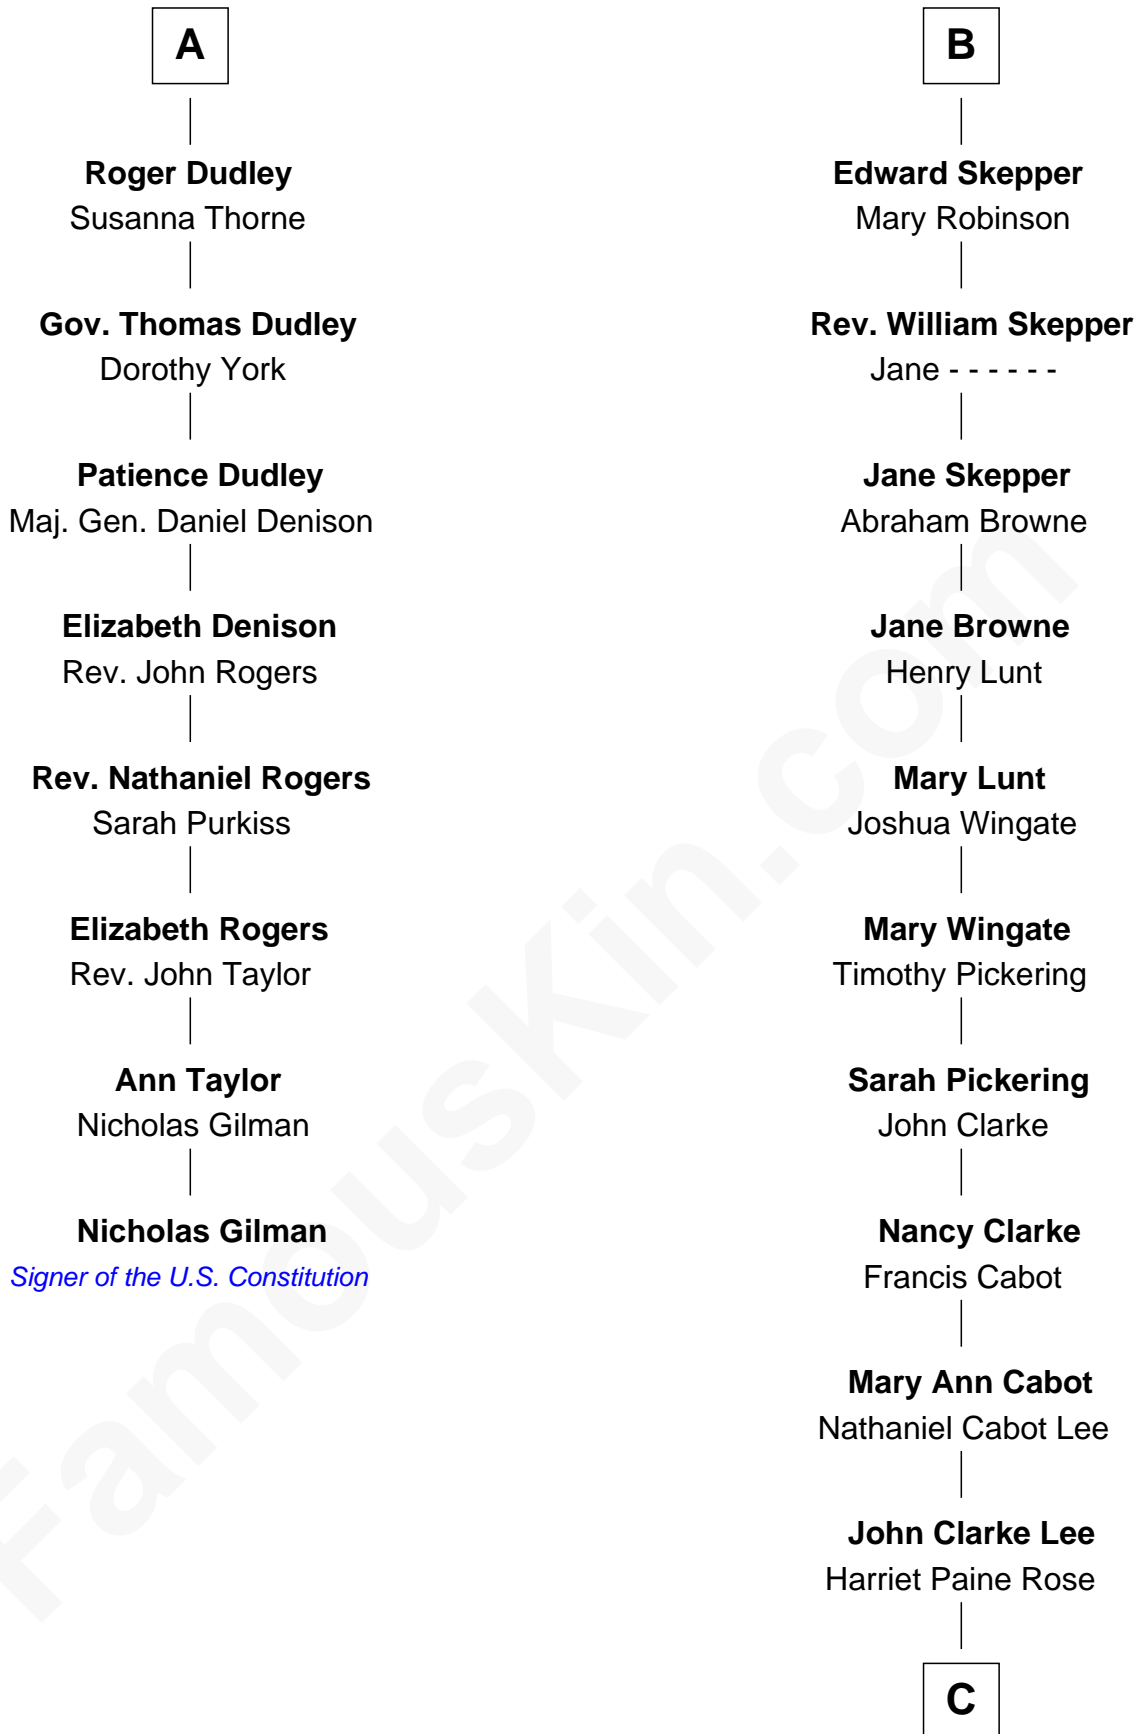

FamousKin.com

Relationship Chart of

Nicholas Gilman

Signer of the U.S. Constitution

14th cousin 4 times removed of

Alice (Lee) Roosevelt

First Wife of President Theodore Roosevelt

Sir Philip le Despencer

A

Sir Philip le Despencer

Elizabeth de Tibetot

Margery Despencer

Sir Roger Wentworth

Sir Philip Wentworth

Mary Clifford

Elizabeth Wentworth

Sir Martin de la See

Joan de la See

Sir Piers Hildyard

Isabel Hildyard

Ralph Legard

Joan Ledgard

Richard Skepper

B

C

George Cabot Lee
Caroline Watts Haskell

Alice (Lee) Roosevelt
Wife of President Theodore Roosevelt

FamousKin.com