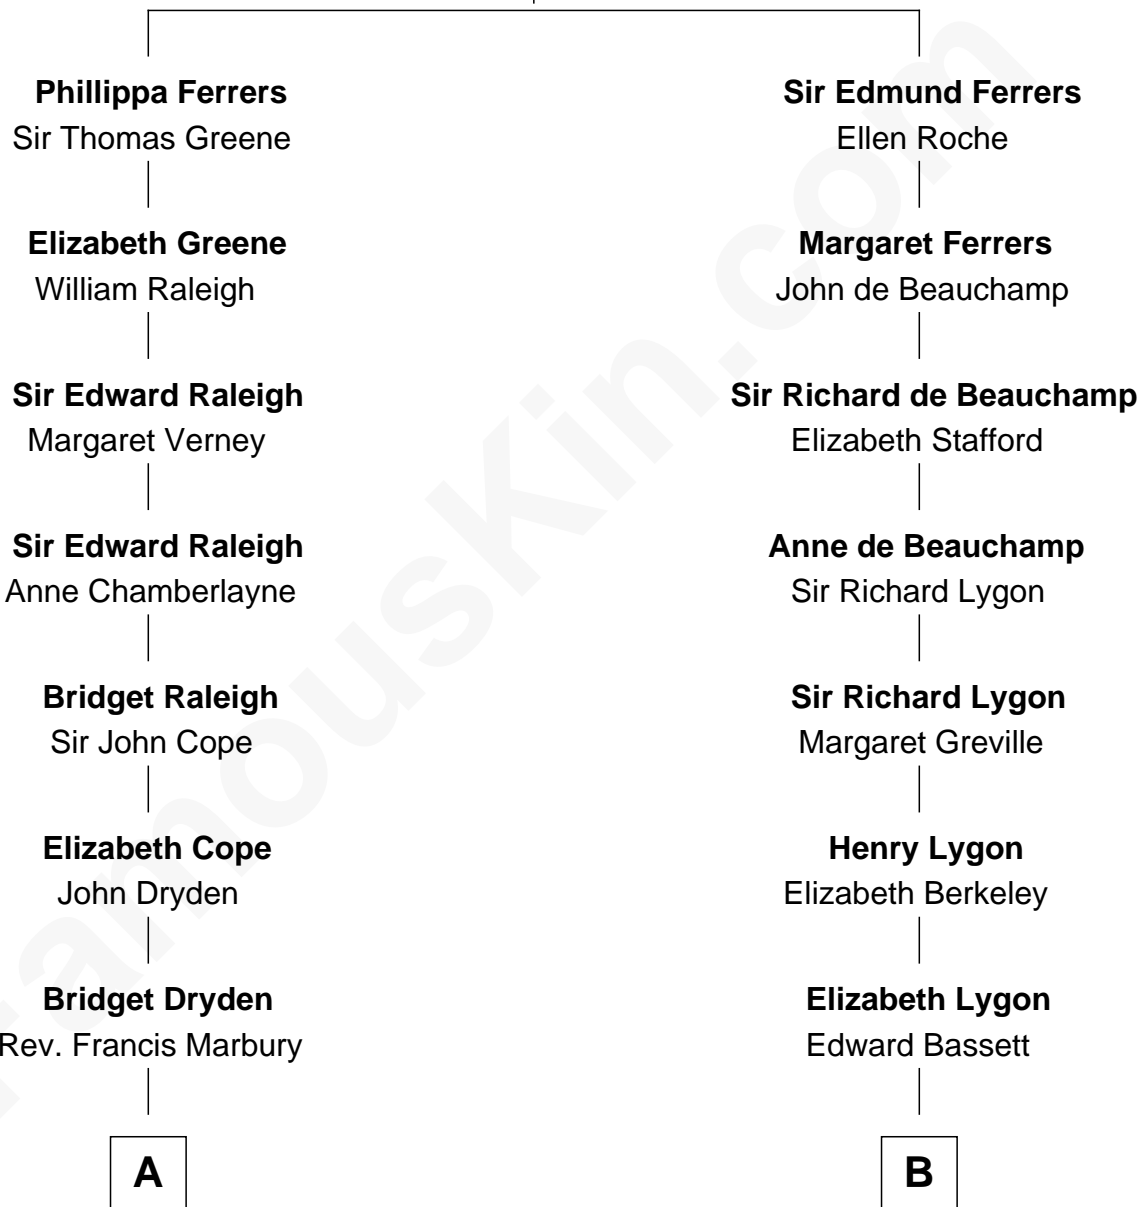

FamousKin.com

Relationship Chart of

Nicholas Gilman

Signer of the U.S. Constitution

13th cousin 6 times removed of

James Taylor

Singer-Songwriter

Robert de Ferrers
Margaret Despencer

C

Theodosia Haynes

Alexander Taylor

Dr. Isaac Montrose Taylor

Gertrude Arline Woodard

James Taylor

Singer-Songwriter

FamousKin.com