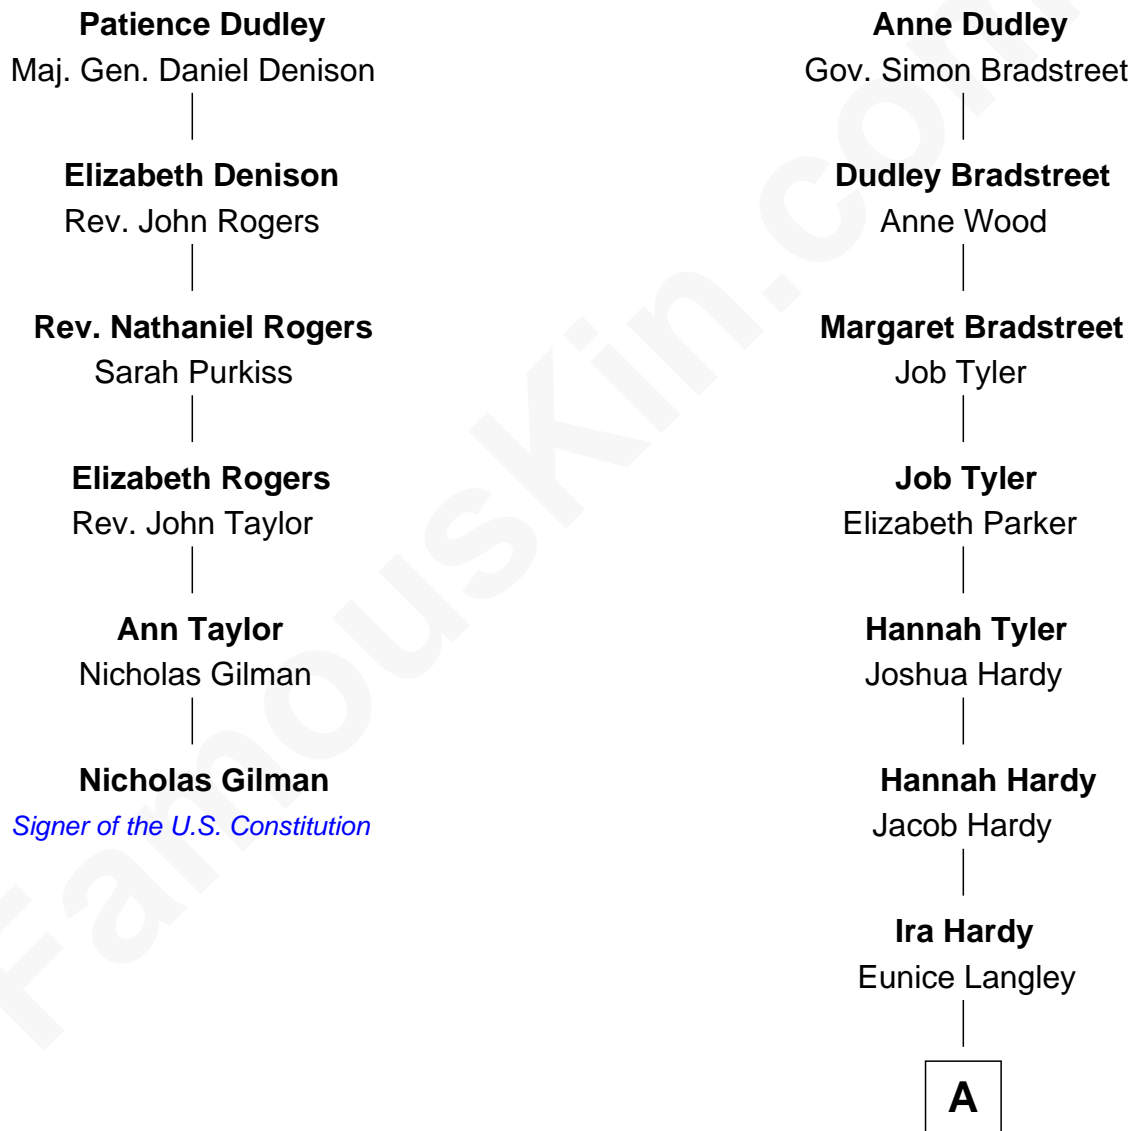

FamousKin.com

Relationship Chart of

Nicholas Gilman

Signer of the U.S. Constitution

5th cousin 6 times removed of

James Taylor

Singer-Songwriter

Gov. Thomas Dudley

Dorothy York

A

—
Lovercia L. Hardy

Willard Knox

—
Fred Charles Knox

Ruth Elizabeth Collins

—
Ella Angelique Knox

Henry Herman Woodard

—
Gertrude Arline Woodard

Dr. Isaac Montrose Taylor

—
James Taylor

Singer-Songwriter