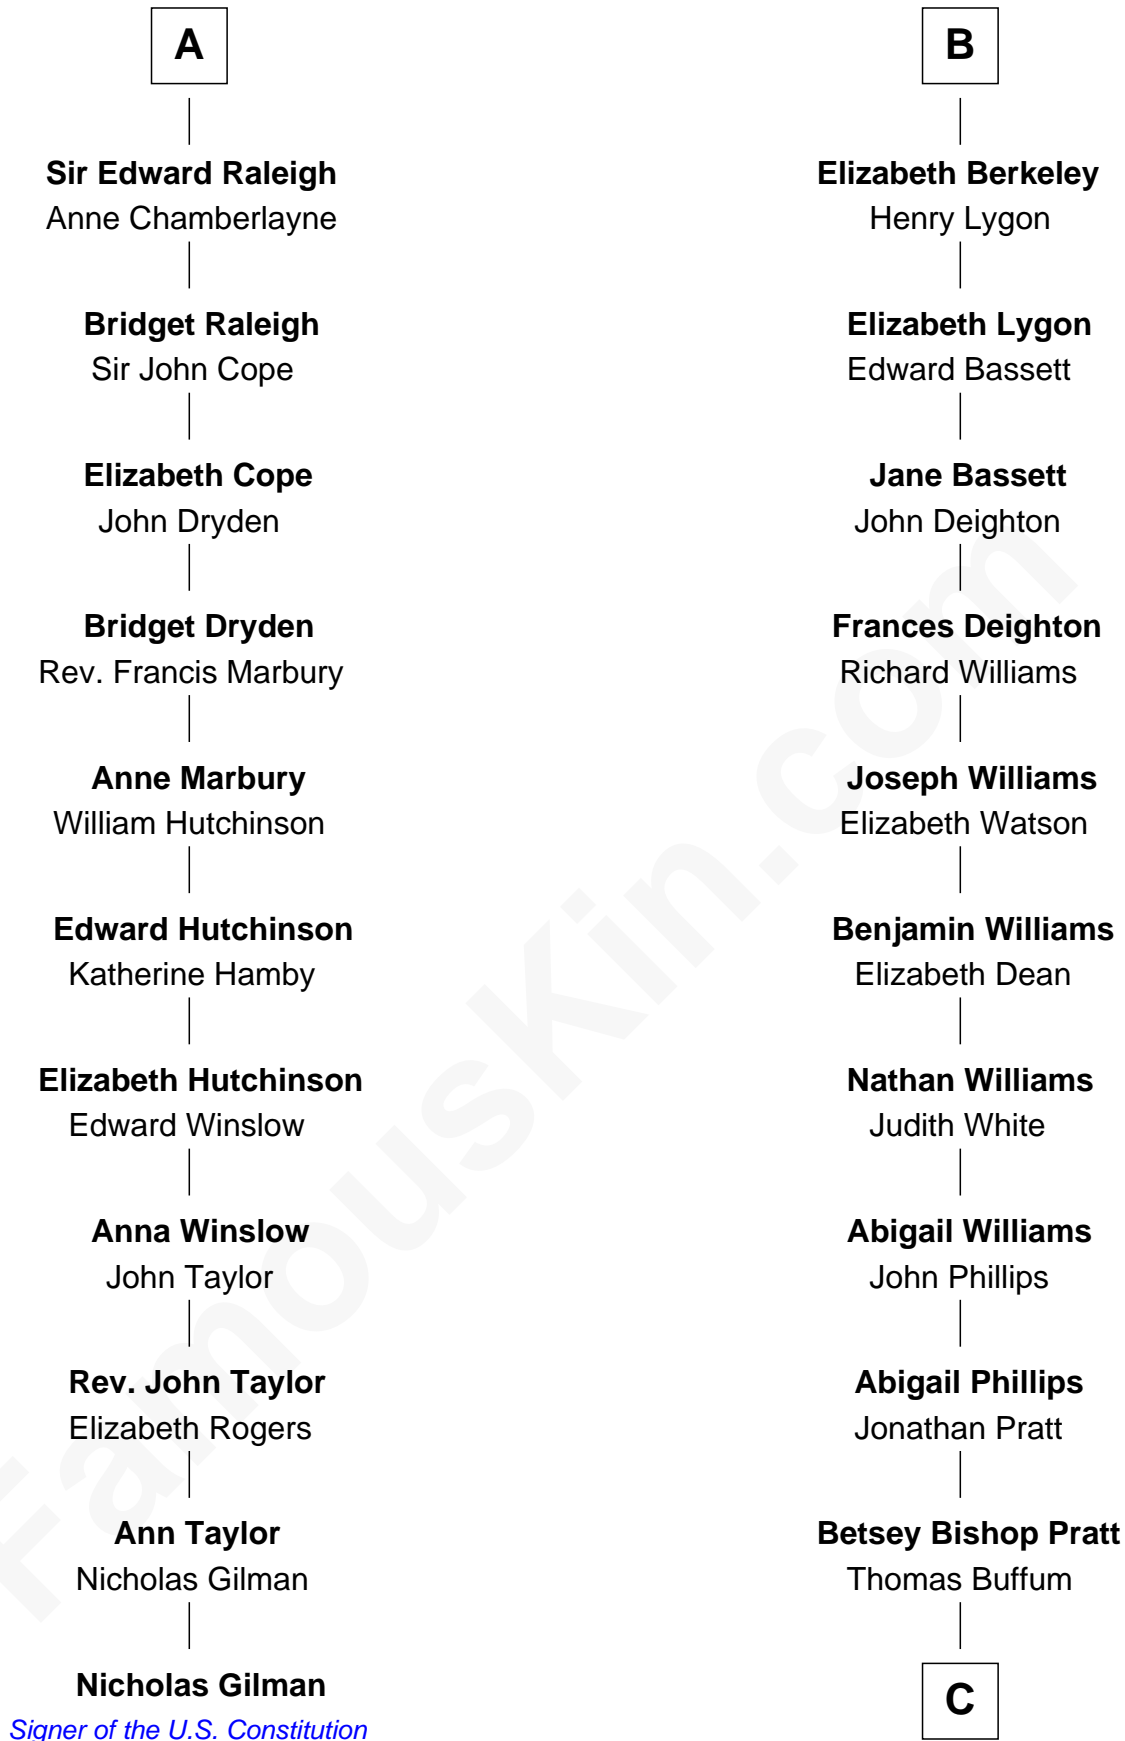

FamousKin.com

Relationship Chart of

Nicholas Gilman

Signer of the U.S. Constitution

17th cousin 4 times removed of

James Taylor

Singer-Songwriter

Humphrey de Bohun

Elizabeth Plantagenet

Eleanor de Bohun

Sir James le Boteler

Pernel le Boteler

Sir Gilbert Talbot

Sir Richard Talbot

Ankaret le Strange

Mary Talbot

Sir William de Bohun

Elizabeth de Badlesmere

Elizabeth de Bohun

Sir Richard Fitzalan

Elizabeth Fitzalan

Sir Thomas Mowbray

Isabel Mowbray

Sir James Berkeley

Maurice Berkeley

Isabel Mead

Anne Berkeley

Sir William Dennis

Isabel Dennis

Sir John Berkeley

B

C