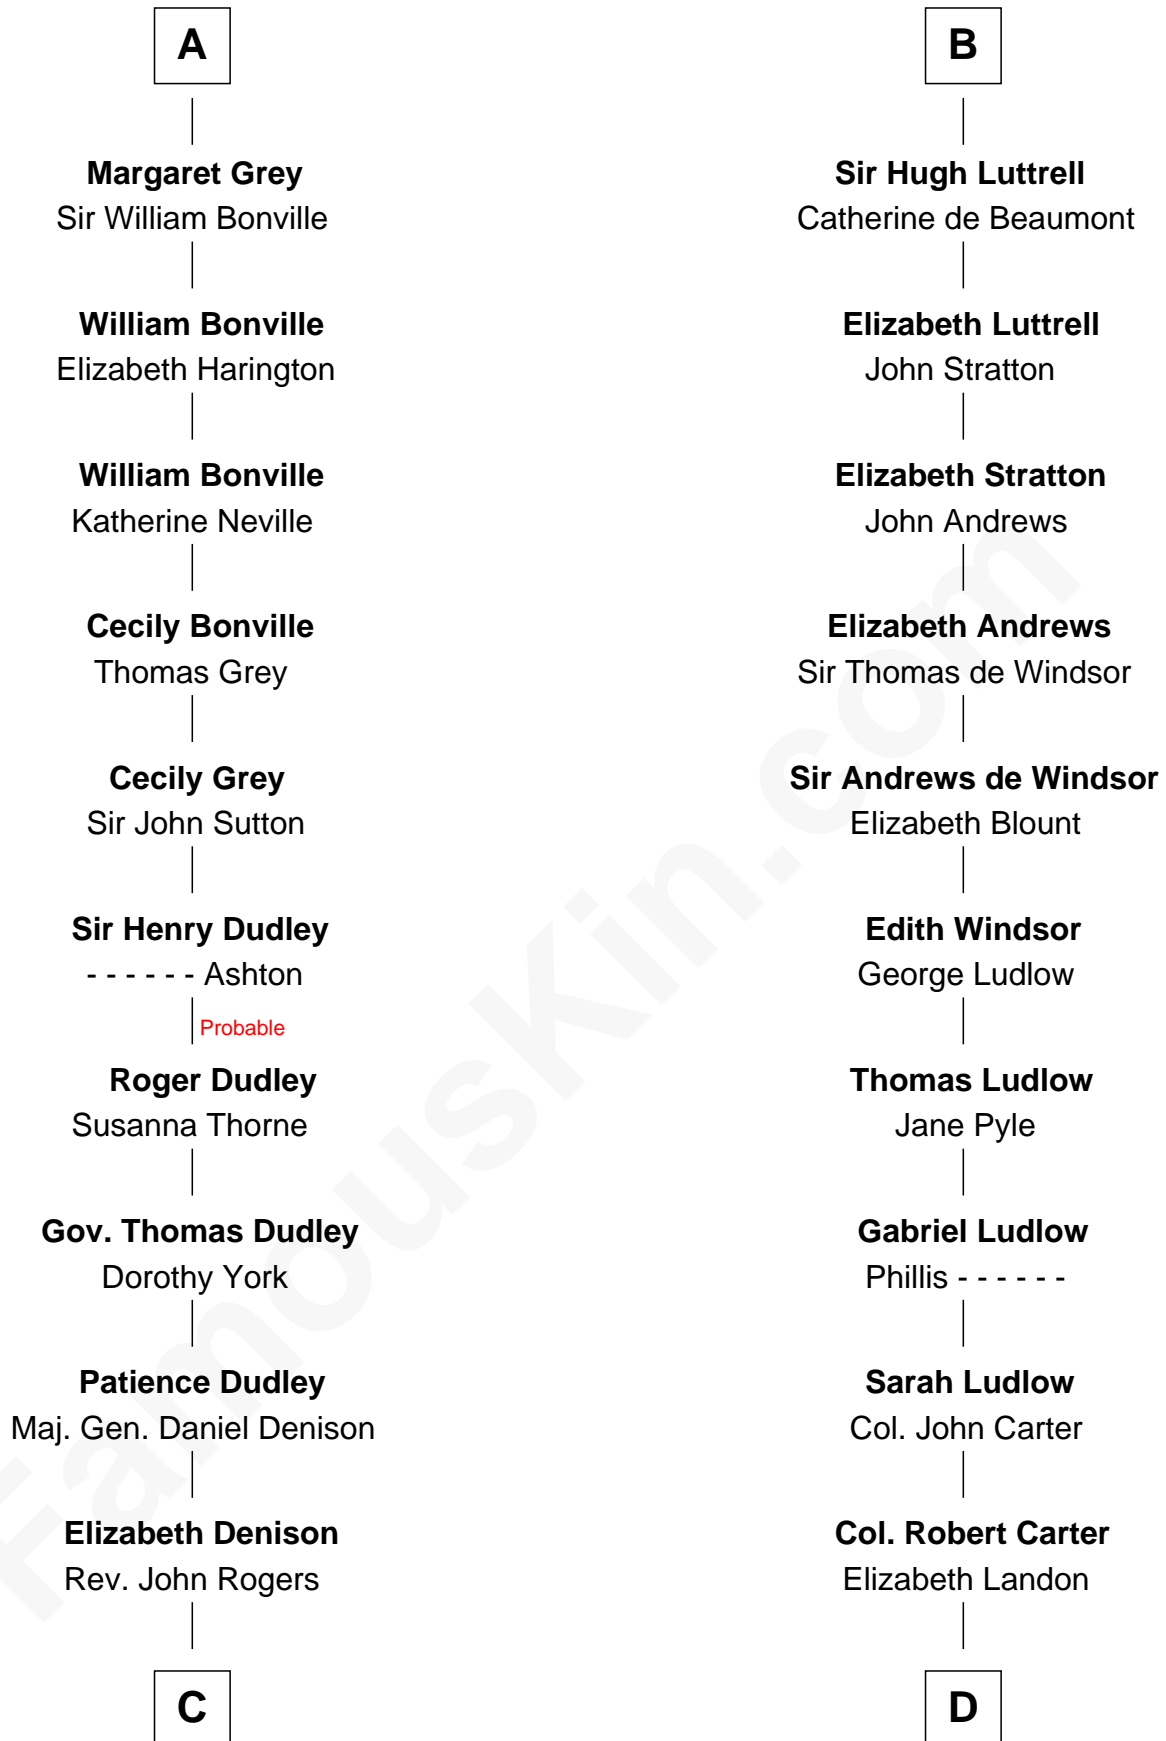

## Relationship Chart of

### Nicholas Gilman

*Signer of the U.S. Constitution*

18th cousin 2 times removed of

### Carter Braxton

*Signer of the Declaration of Independence*

**C**

**Rev. Nathaniel Rogers**

Sarah Purkiss

**Elizabeth Rogers**

Rev. John Taylor

**Ann Taylor**