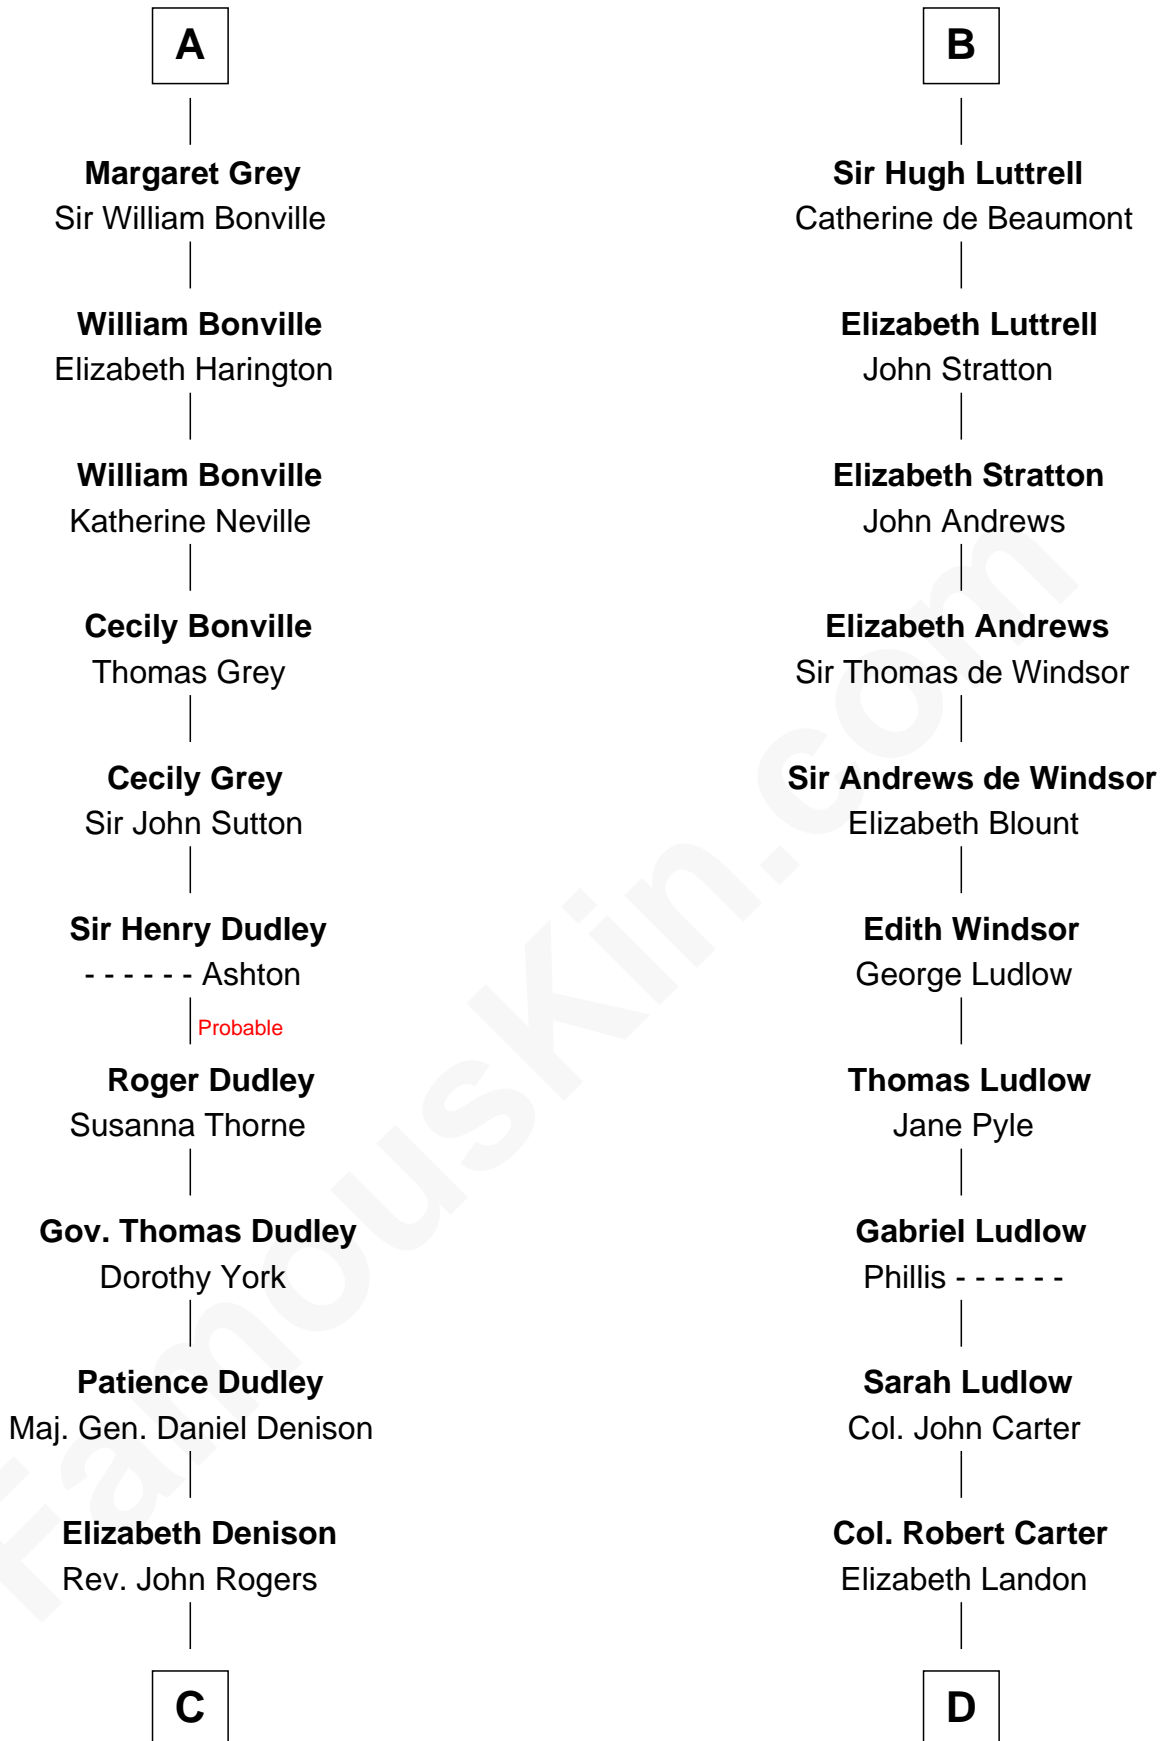

## Relationship Chart of Nicholas Gilman

*Signer of the U.S. Constitution*

18th cousin 2 times removed of

**Carter Braxton**

*Signer of the Declaration of Independence*

**C**

**Rev. Nathaniel Rogers**

Sarah Purkiss

**Elizabeth Rogers**

Rev. John Taylor

**Ann Taylor**

Nicholas Gilman

**Nicholas Gilman**

*Signer of the U.S. Constitution*

**D**

**Mary Carter**

George Braxton

**Carter Braxton**

*Signer of Declaration of Independence*

FamousKin.com