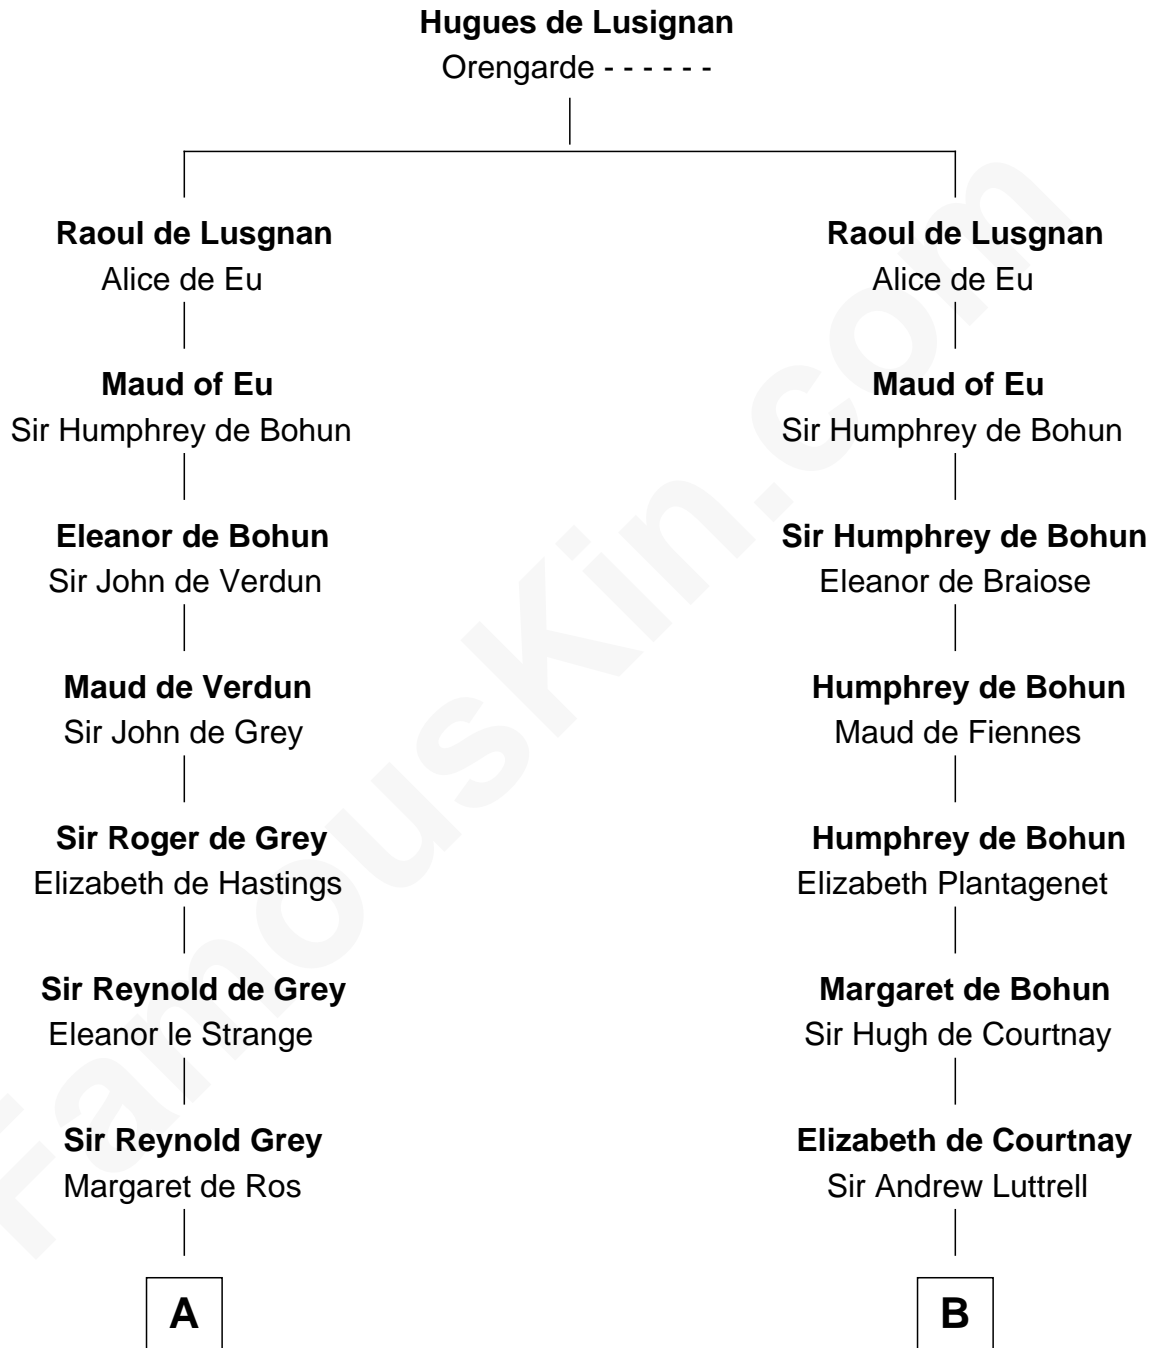

FamousKin.com

Relationship Chart of

Nicholas Gilman

Signer of the U.S. Constitution

18th cousin 2 times removed of

Carter Braxton

Signer of the Declaration of Independence

A

Margaret Grey
Sir William Bonville

William Bonville
Elizabeth Harington

William Bonville
Katherine Neville

Cecily Bonville
Thomas Grey

Cecily Grey
Sir John Sutton

Sir Henry Dudley
----- Ashton
Probable

Roger Dudley
Susanna Thorne