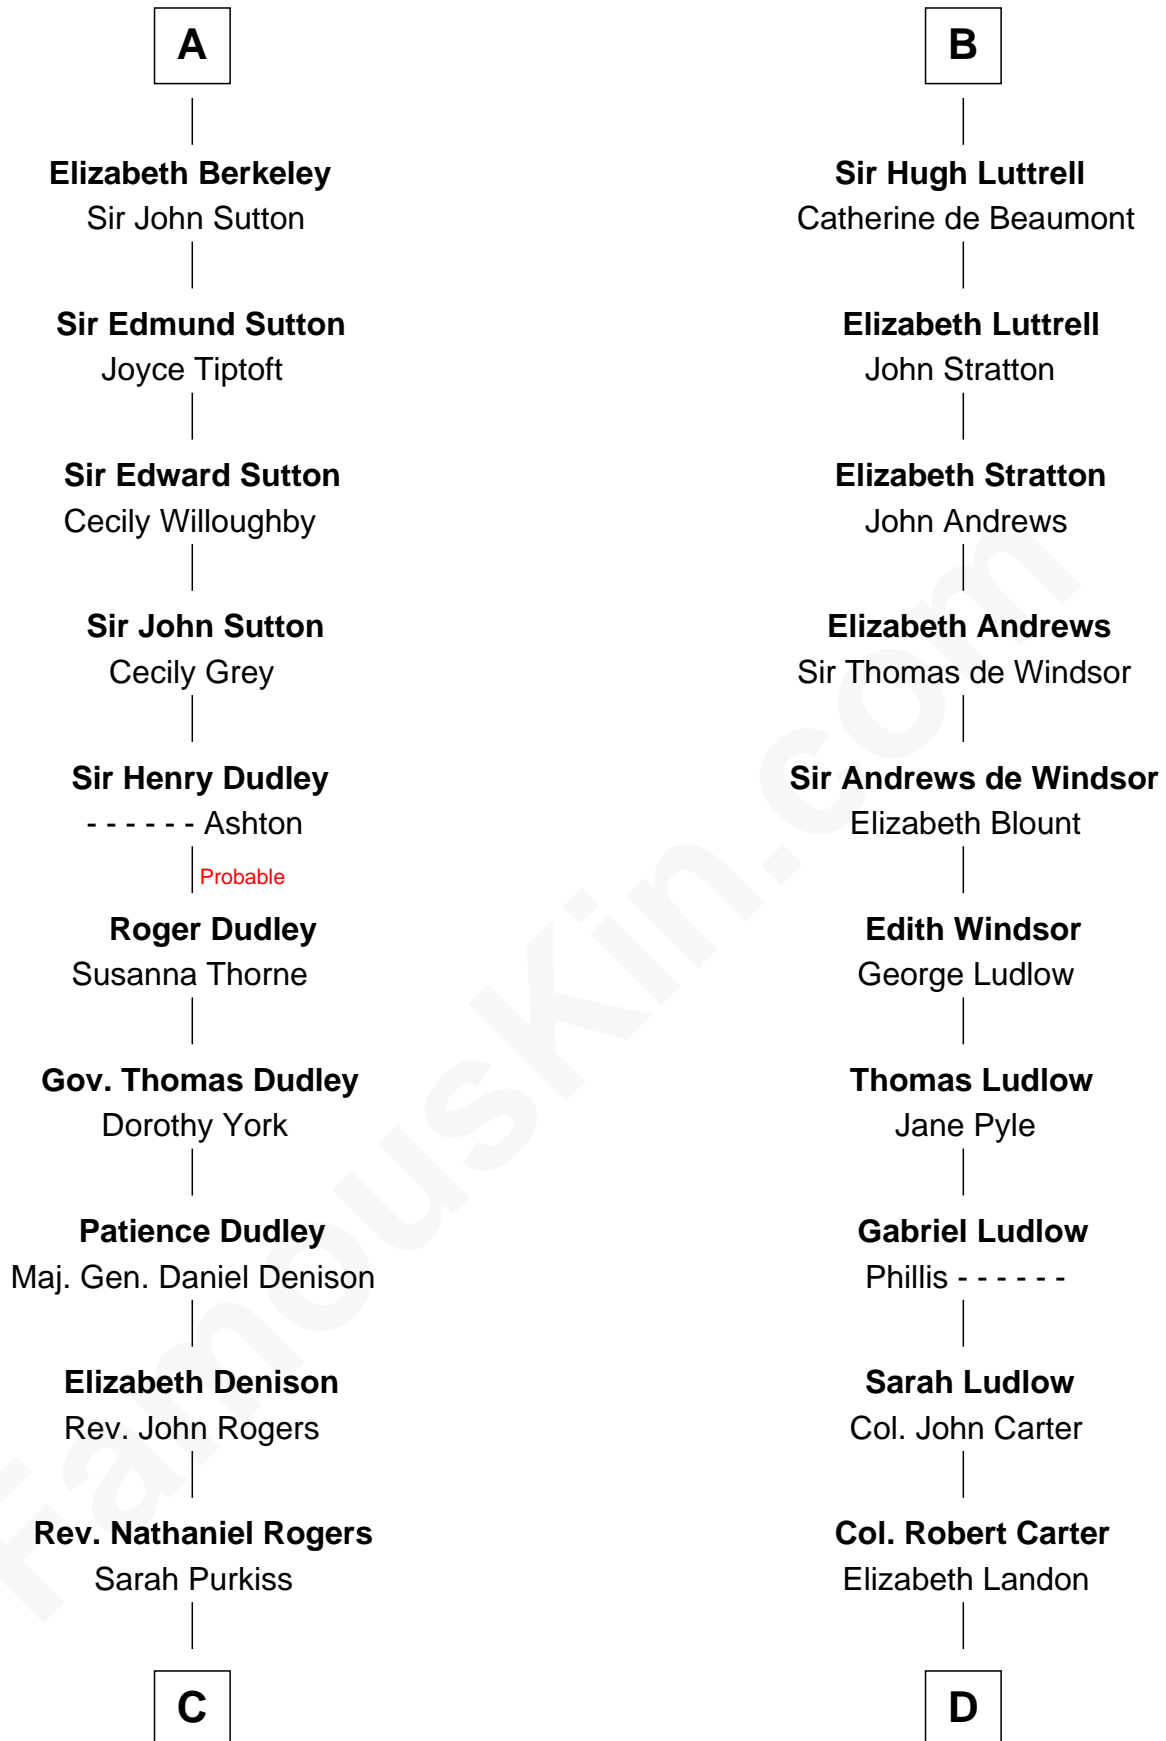

## Relationship Chart of

### Nicholas Gilman

*Signer of the U.S. Constitution*

18th cousin 1 time removed of

### Carter Braxton

*Signer of the Declaration of Independence*

**Richard de Clare**

Aoife MacMurrough

**C**

**Elizabeth Rogers**

Rev. John Taylor

**Ann Taylor**

Nicholas Gilman

**Nicholas Gilman**

*Signer of the U.S. Constitution*

**D**

**Mary Carter**

George Braxton

**Carter Braxton**

*Signer of Declaration of Independence*