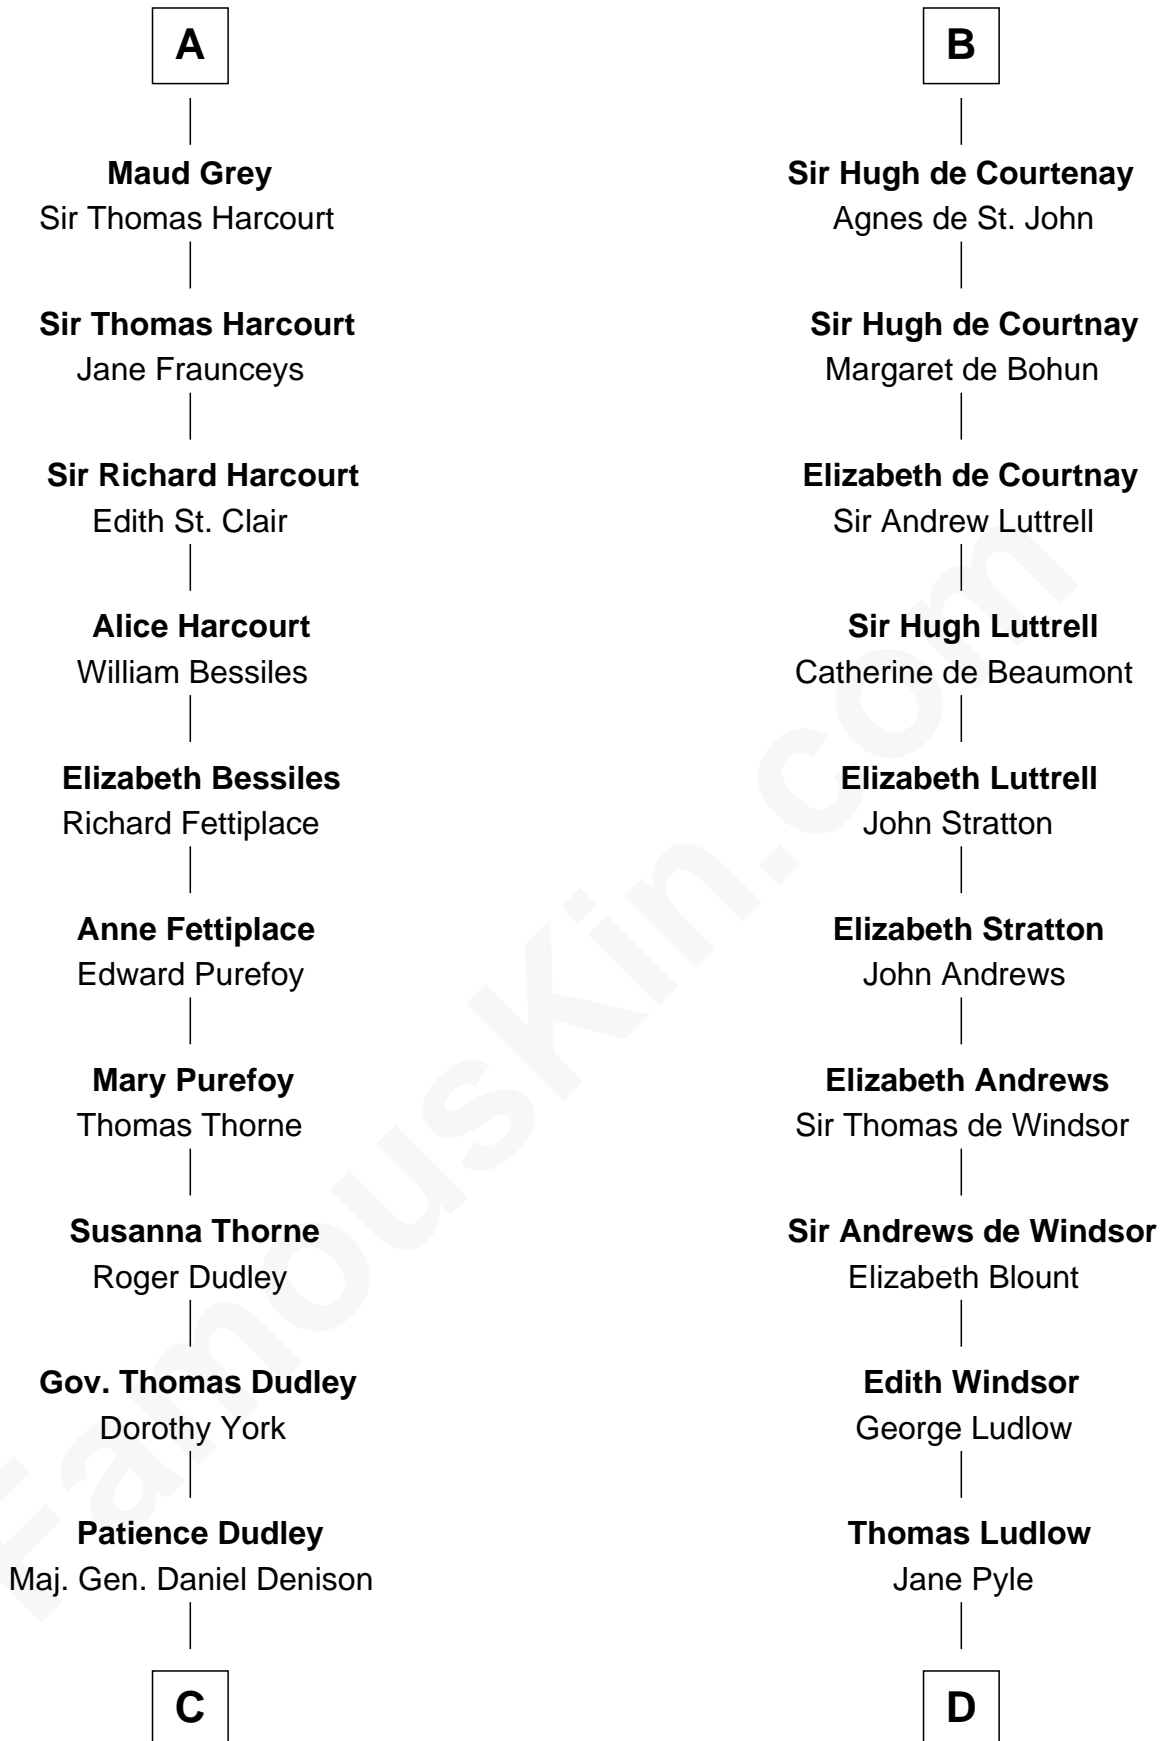

FamousKin.com Relationship Chart of

Nicholas Gilman

Signer of the U.S. Constitution

21st cousin of

Carter Braxton

Signer of the Declaration of Independence

Richard Fitzgilbert

Rohese Giffard

C

Elizabeth Denison

Rev. John Rogers

Rev. Nathaniel Rogers

Sarah Purkiss

Elizabeth Rogers

Rev. John Taylor

Ann Taylor