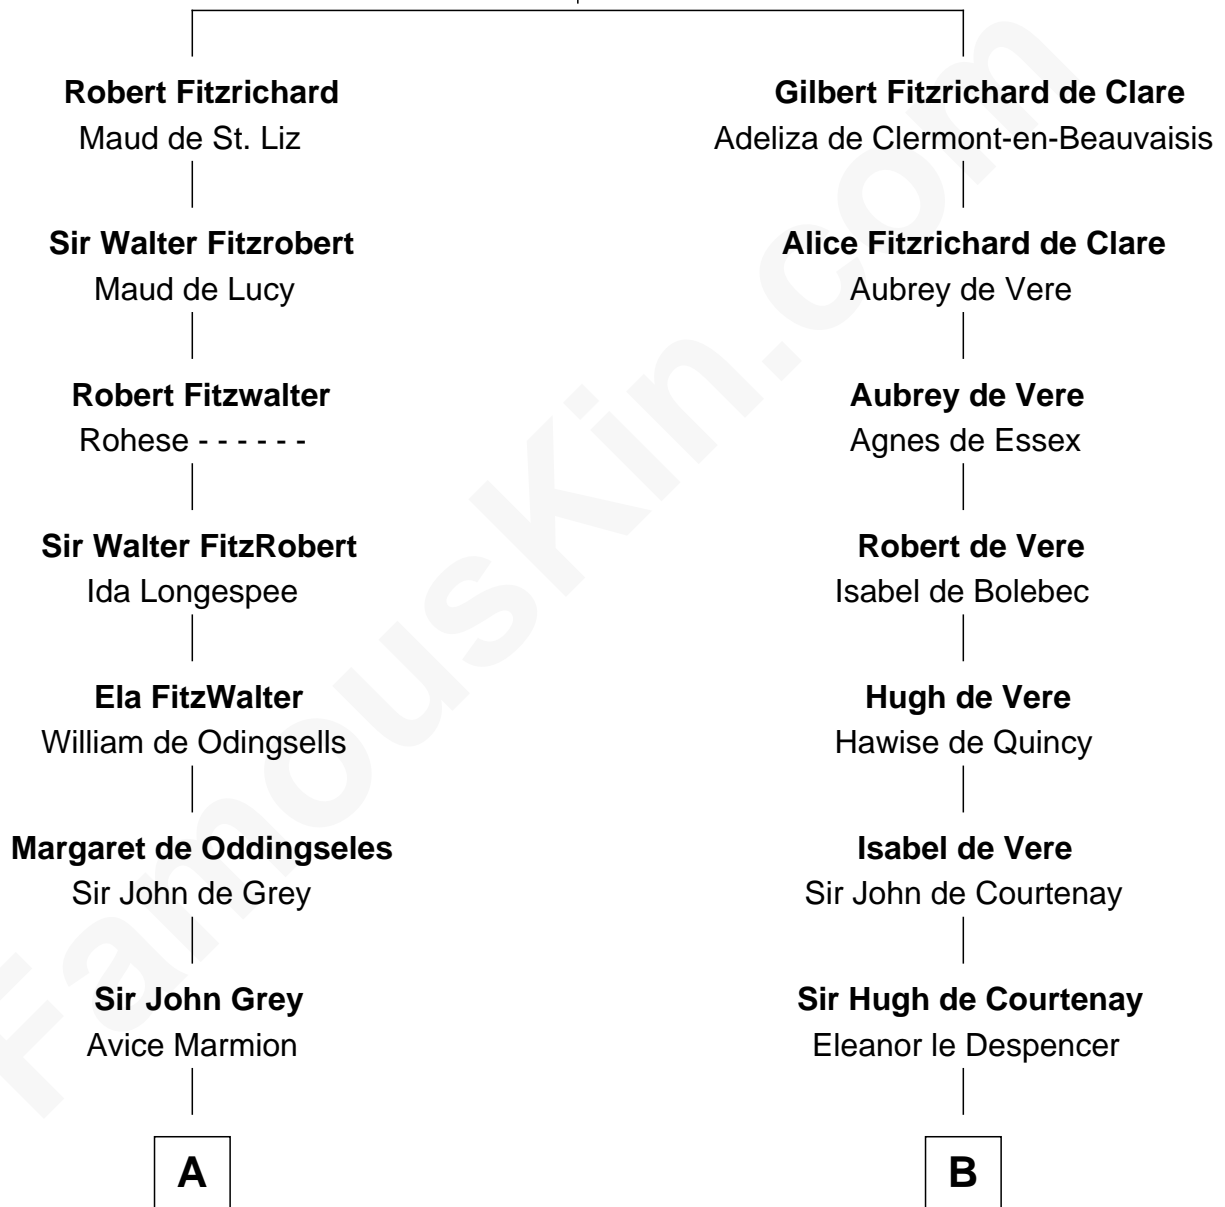

FamousKin.com Relationship Chart of

Nicholas Gilman

Signer of the U.S. Constitution

21st cousin of

Carter Braxton

Signer of the Declaration of Independence

Richard Fitzgilbert

Rohese Giffard