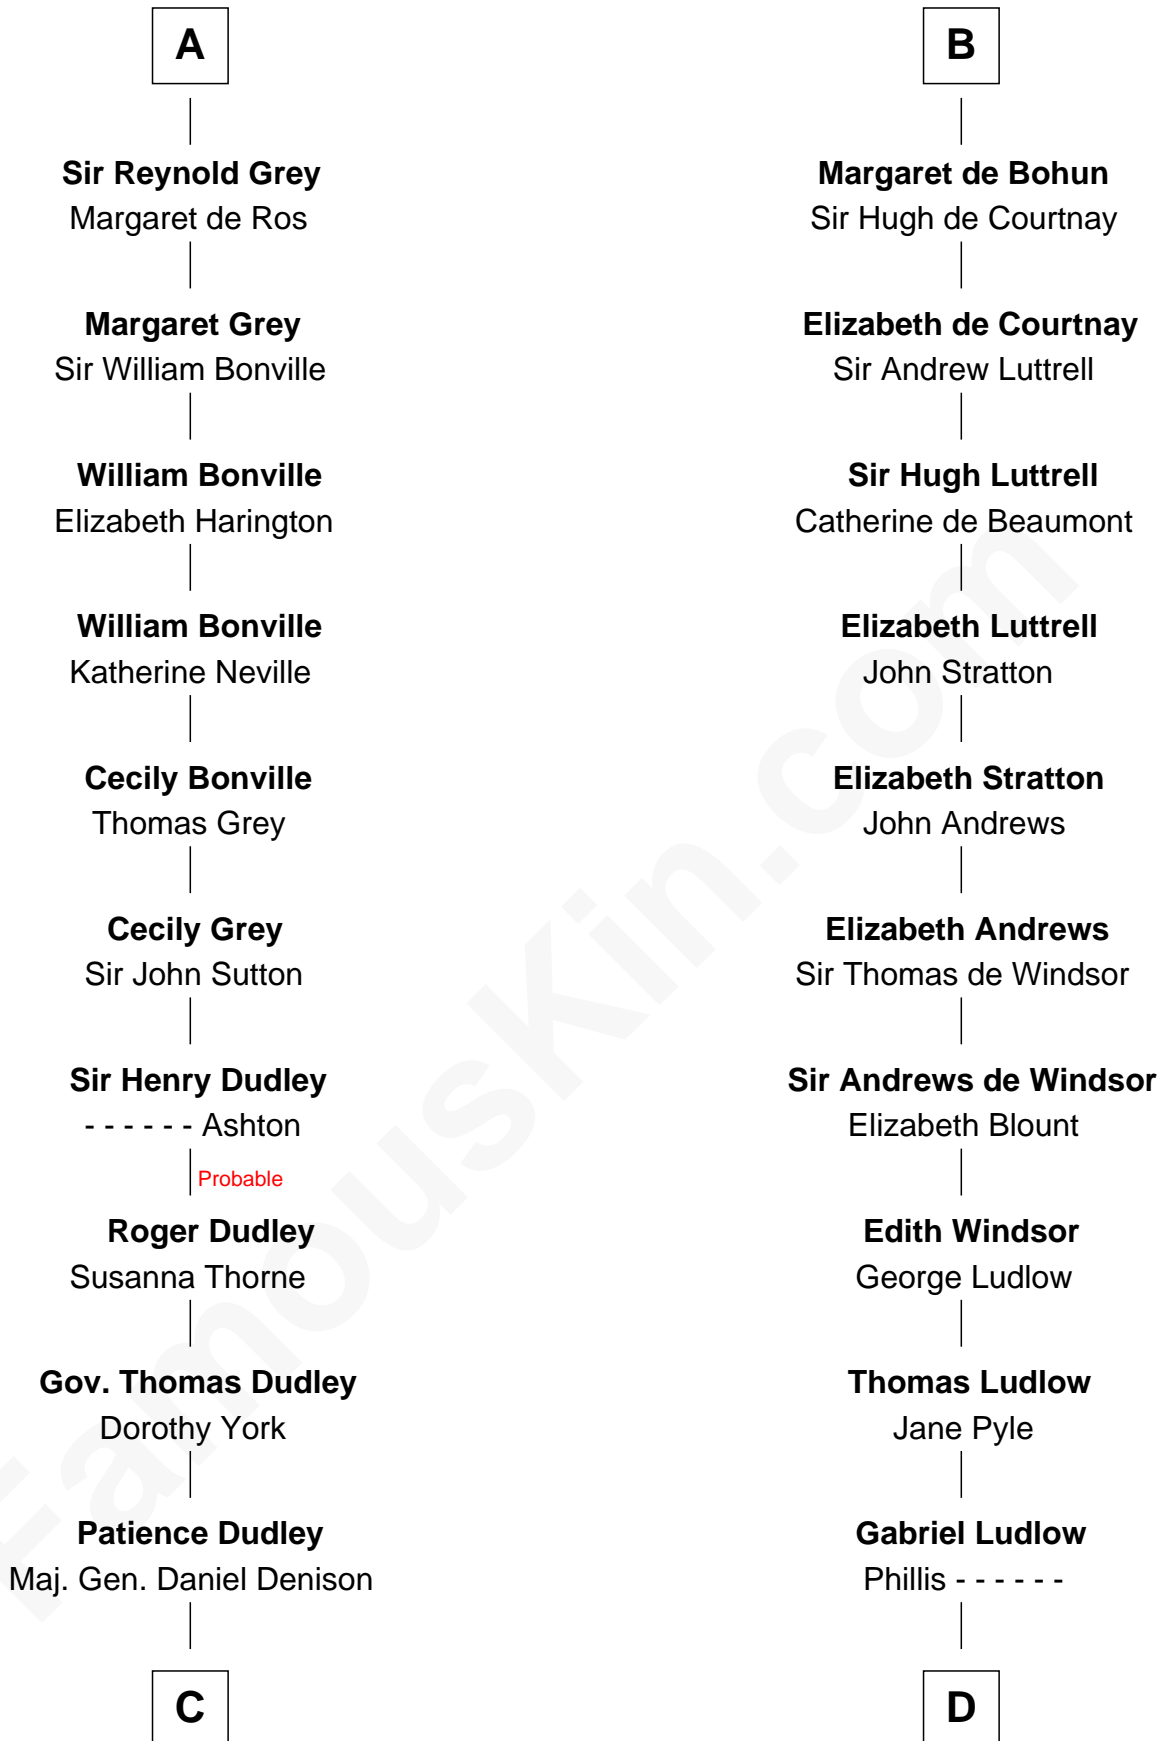

FamousKin.com

Relationship Chart of

Nicholas Gilman

Signer of the U.S. Constitution

20th cousin 1 time removed of

Carter Braxton

Signer of the Declaration of Independence

C

Elizabeth Denison

Rev. John Rogers

Rev. Nathaniel Rogers

Sarah Purkiss

Elizabeth Rogers

Rev. John Taylor

Ann Taylor

Nicholas Gilman

Nicholas Gilman

Signer of the U.S. Constitution

D

Sarah Ludlow

Col. John Carter

Col. Robert Carter

Elizabeth Landon

Mary Carter