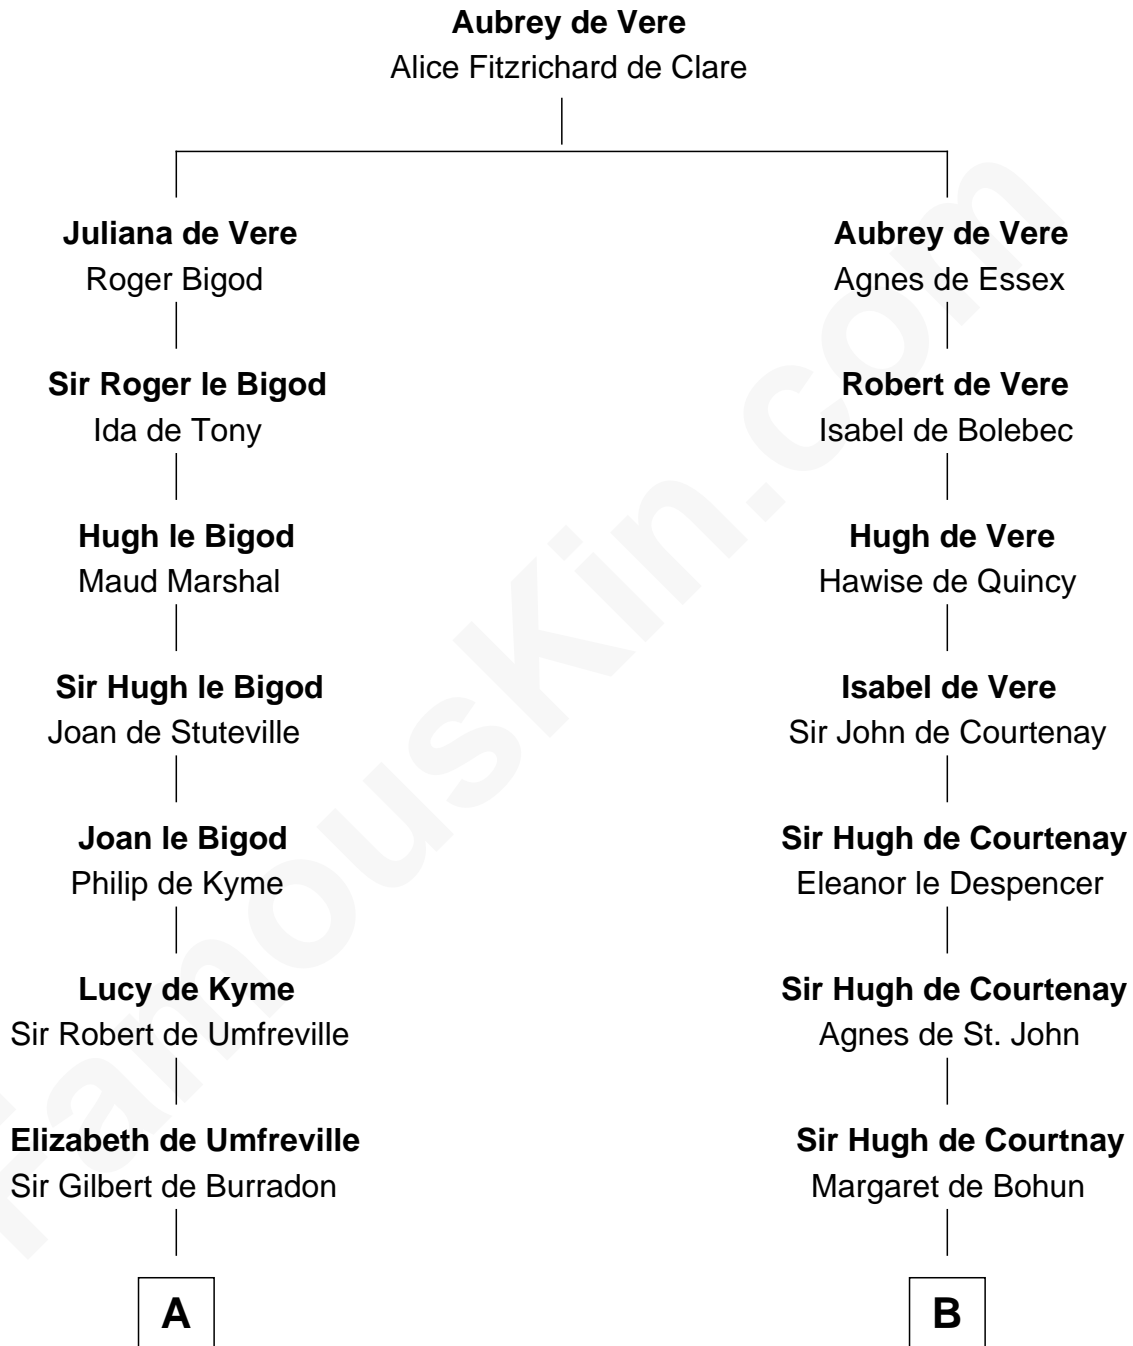

# FamousKin.com

## Relationship Chart of Nicholas Gilman

*Signer of the U.S. Constitution*

19th cousin 2 times removed of

**Carter Braxton**

*Signer of the Declaration of Independence*

**C**

**Elizabeth Hutchinson**

Edward Winslow

**D**

**Col. Robert Carter**

Elizabeth Landon

**Mary Carter**

George Braxton

**Carter Braxton**

*Signer of Declaration of Independence*

FamousKin.com