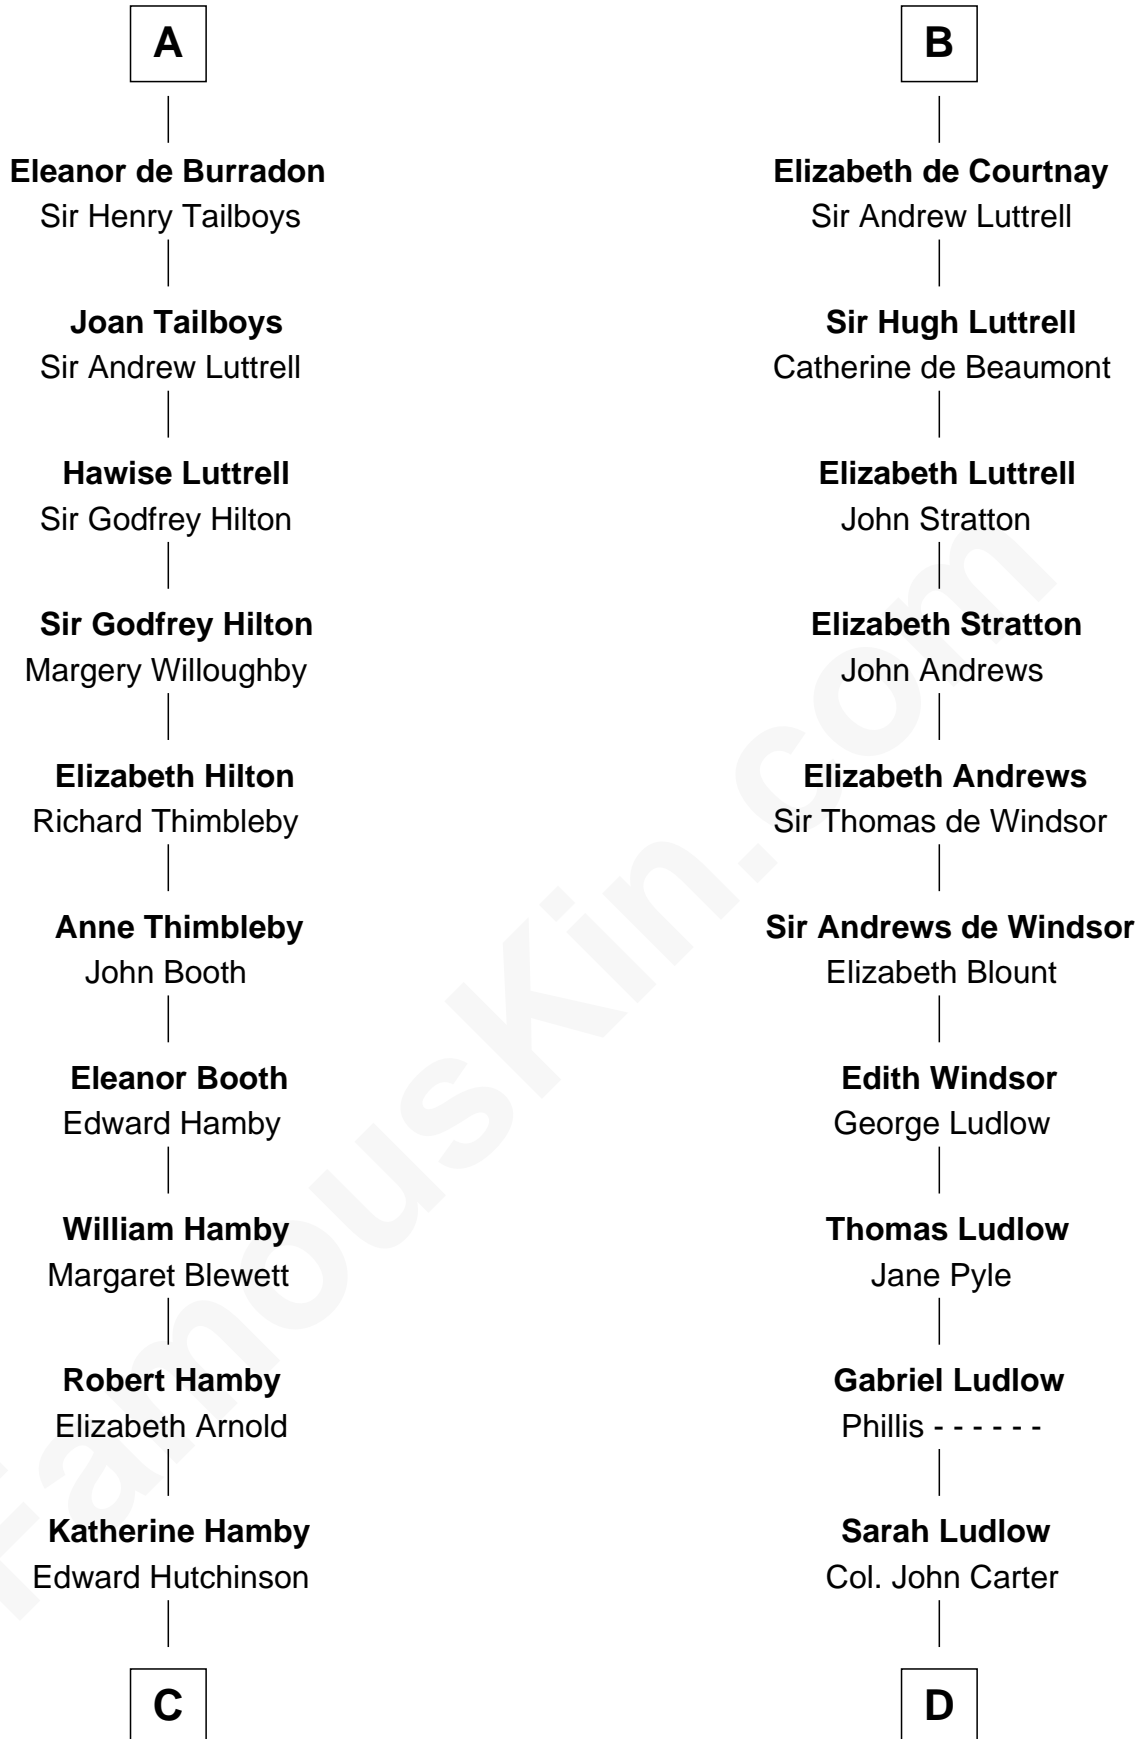

## Relationship Chart of Nicholas Gilman

*Signer of the U.S. Constitution*

19th cousin 2 times removed of

**Carter Braxton**

*Signer of the Declaration of Independence*

**C**

**Elizabeth Hutchinson**

Edward Winslow

**Anna Winslow**

John Taylor

**Rev. John Taylor**

Elizabeth Rogers

**Ann Taylor**

Nicholas Gilman

**Nicholas Gilman**

*Signer of the U.S. Constitution*

**D**

**Col. Robert Carter**

Elizabeth Landon

**Mary Carter**

George Braxton

**Carter Braxton**

*Signer of Declaration of Independence*

FamousKin.com