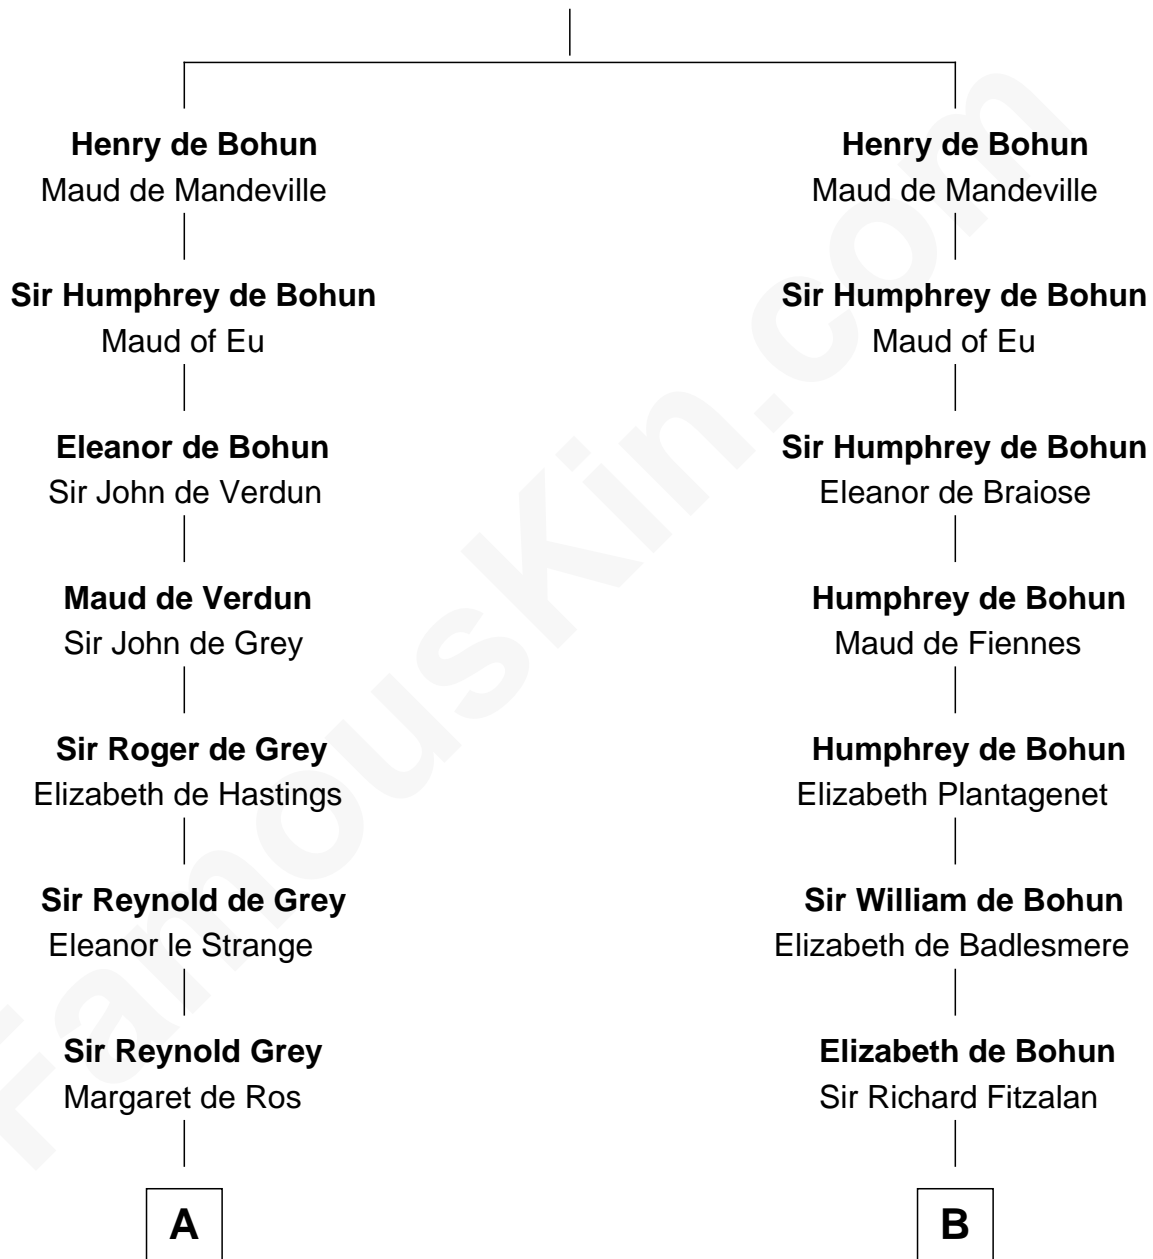

FamousKin.com Relationship Chart of

Nicholas Gilman

Signer of the U.S. Constitution

19th cousin 1 time removed of

James Madison

4th U.S. President

Humphrey IV de Bohun

Margaret of Scotland