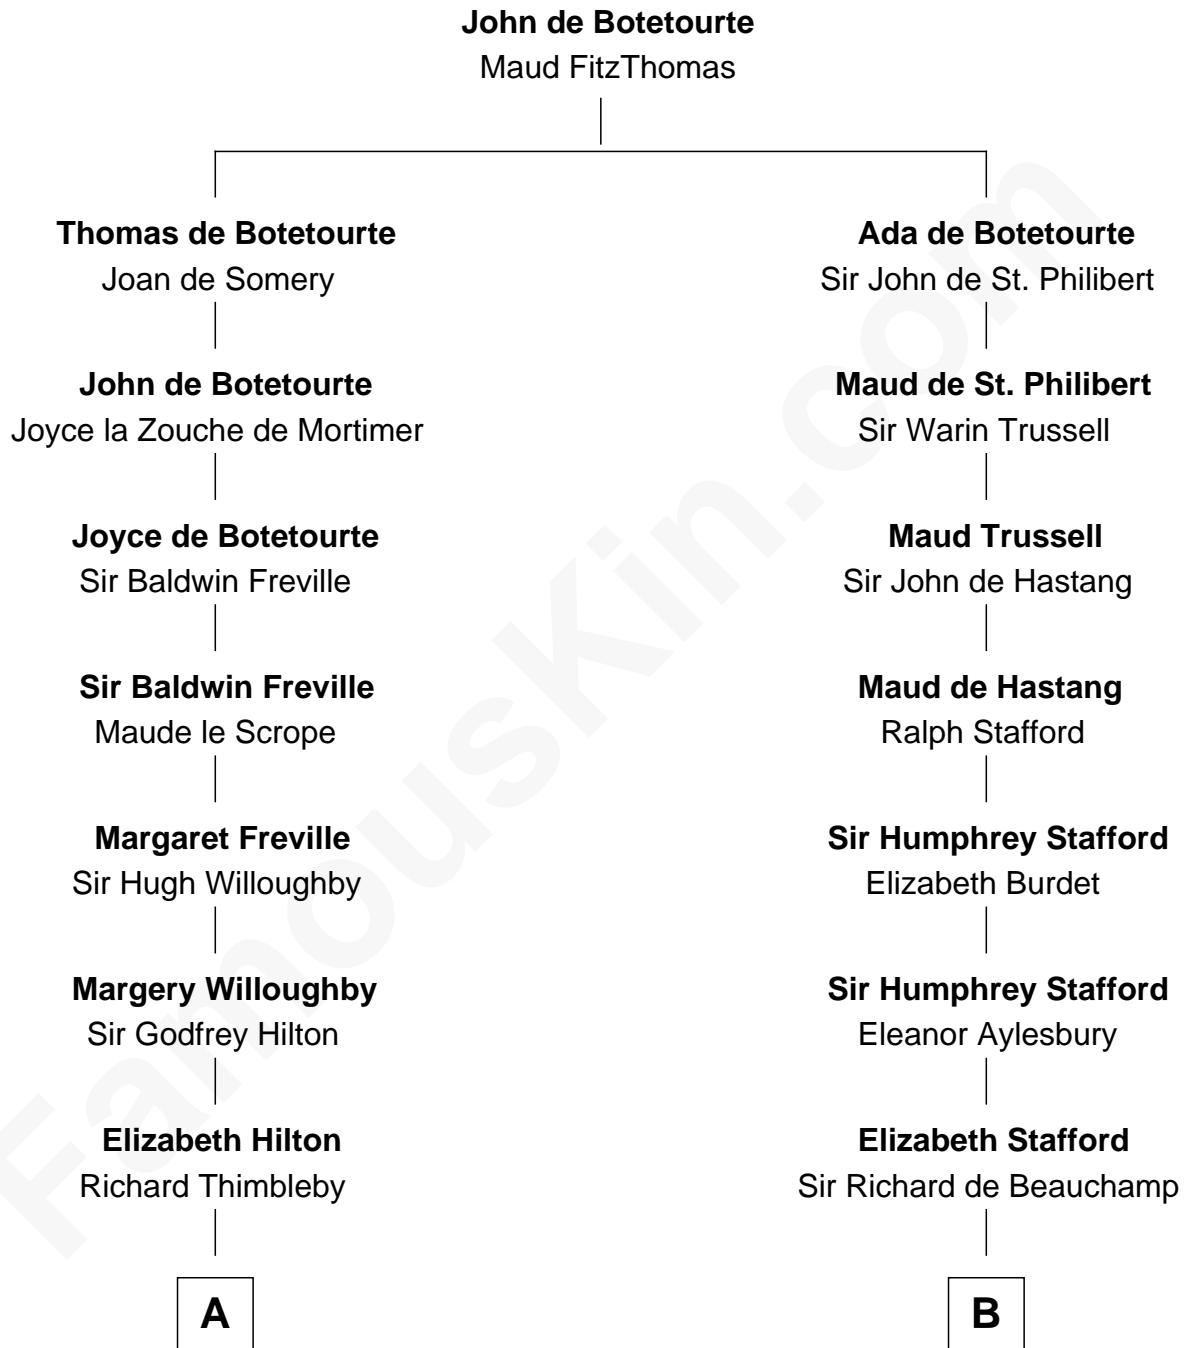

## Relationship Chart of

### Nicholas Gilman

*Signer of the U.S. Constitution*

16th cousin 2 times removed of

**James Madison**

*4th U.S. President*

**C**

—  
**Eleanor Rose Conway**

James Madison

—  
**James Madison**

*4th U.S. President*

FamousKin.com