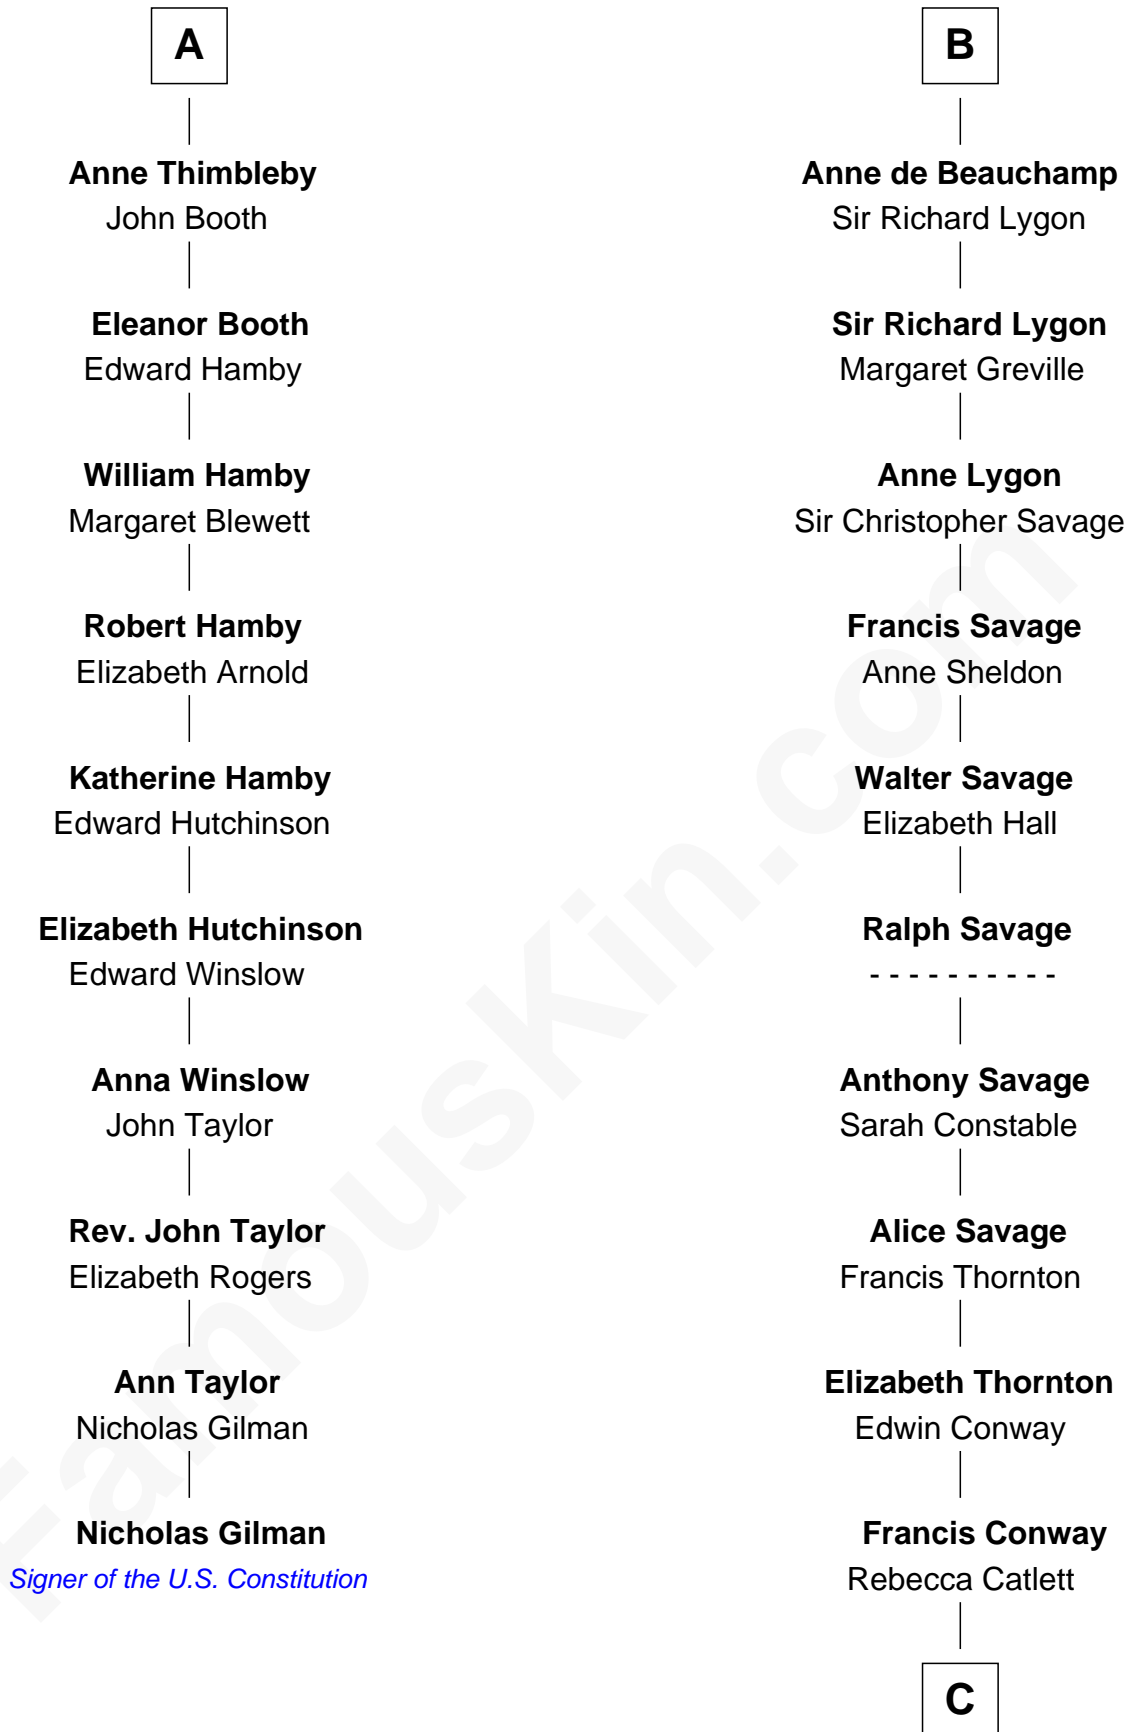

## Relationship Chart of

### Nicholas Gilman

*Signer of the U.S. Constitution*

16th cousin 2 times removed of

**James Madison**

*4th U.S. President*

**C**

—  
**Eleanor Rose Conway**

James Madison

—  
**James Madison**

*4th U.S. President*

FamousKin.com