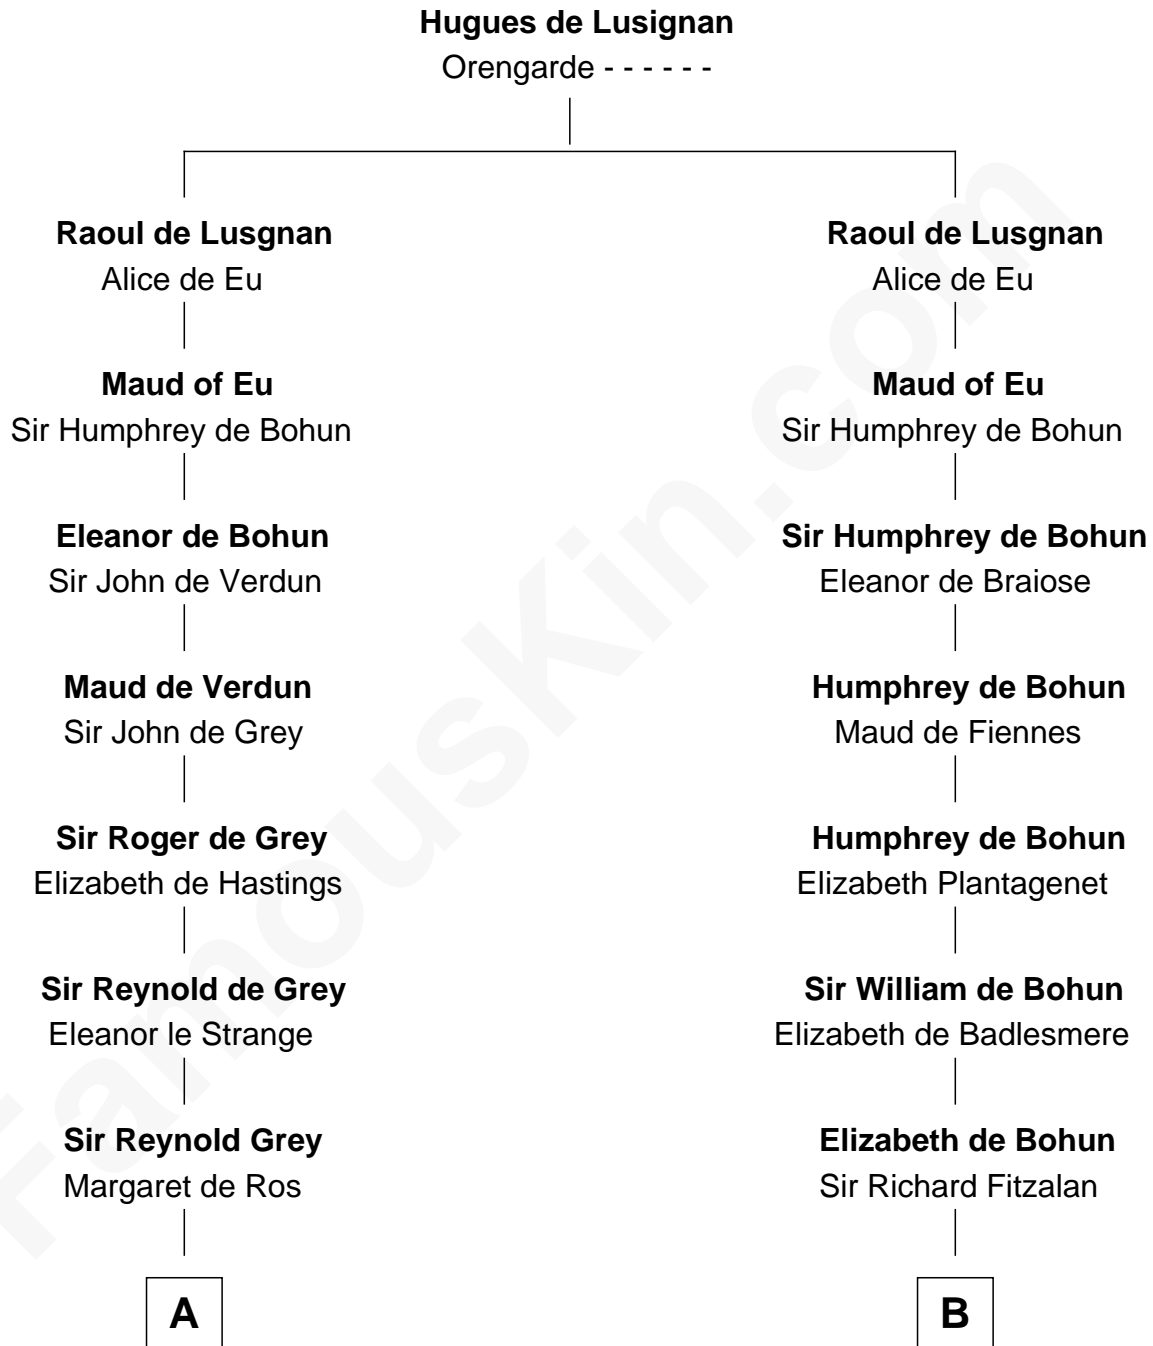

# FamousKin.com

## Relationship Chart of

### Nicholas Gilman

*Signer of the U.S. Constitution*

19th cousin 1 time removed of

**James Madison**

*4th U.S. President*

**C**

**Rev. Nathaniel Rogers**

Sarah Purkiss