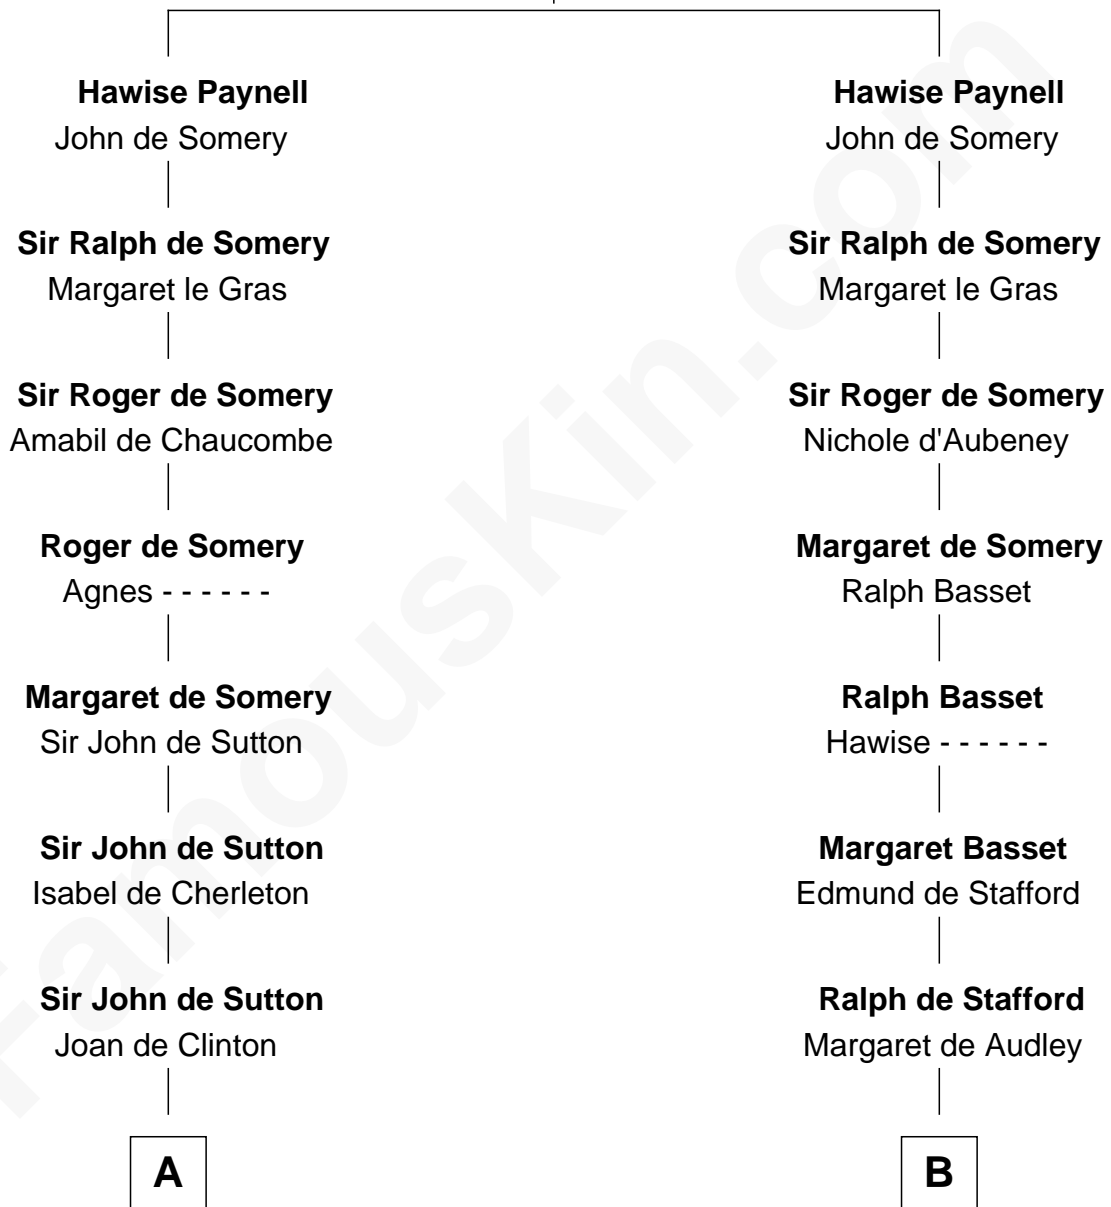

FamousKin.com

Relationship Chart of

Nicholas Gilman

Signer of the U.S. Constitution

20th cousin 1 time removed of

James Madison

4th U.S. President

Ralph Paynell

C

Elizabeth Denison

Rev. John Rogers

Rev. Nathaniel Rogers

Sarah Purkiss

Elizabeth Rogers

Rev. John Taylor

Ann Taylor

Eleanor Rose Conway

James Madison

James Madison

4th U.S. President