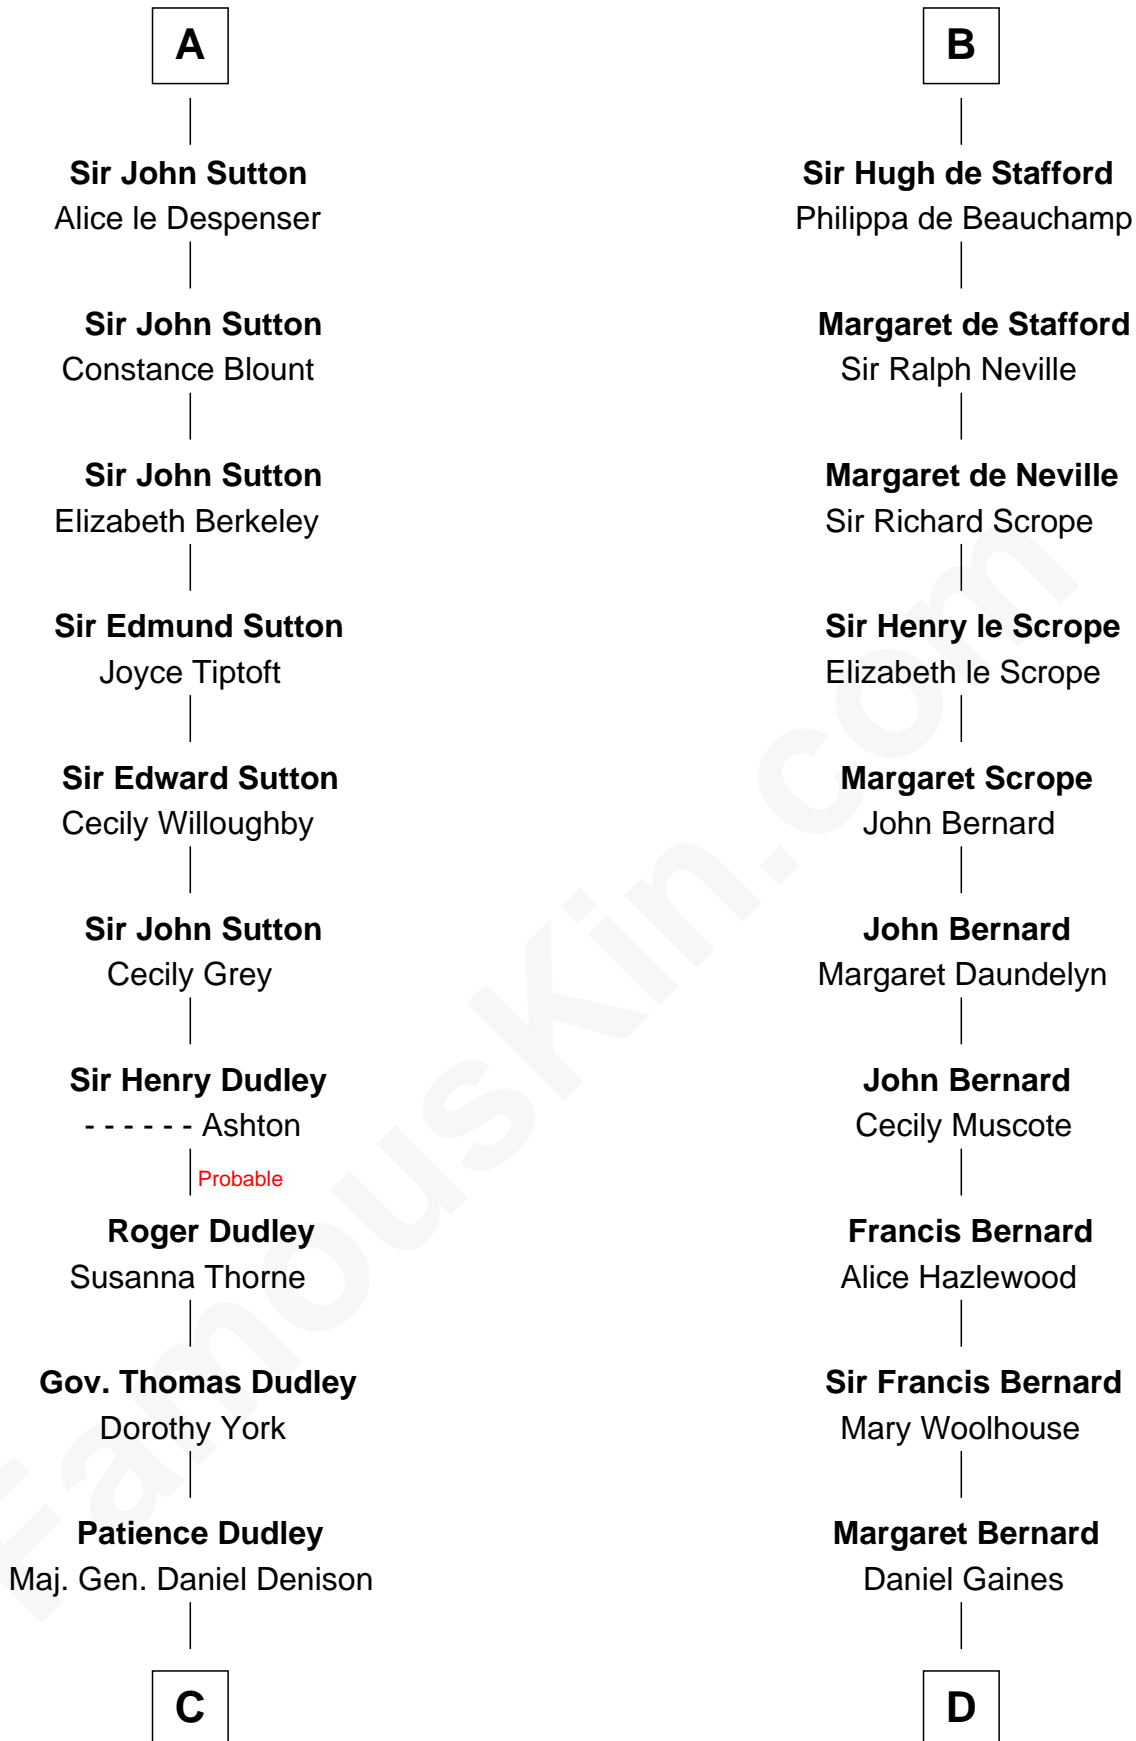

FamousKin.com

Relationship Chart of

Nicholas Gilman

Signer of the U.S. Constitution

20th cousin 1 time removed of

James Madison

4th U.S. President

Ralph Paynell

C

Elizabeth Denison

Rev. John Rogers

Rev. Nathaniel Rogers

Sarah Purkiss

Elizabeth Rogers

Rev. John Taylor

Ann Taylor