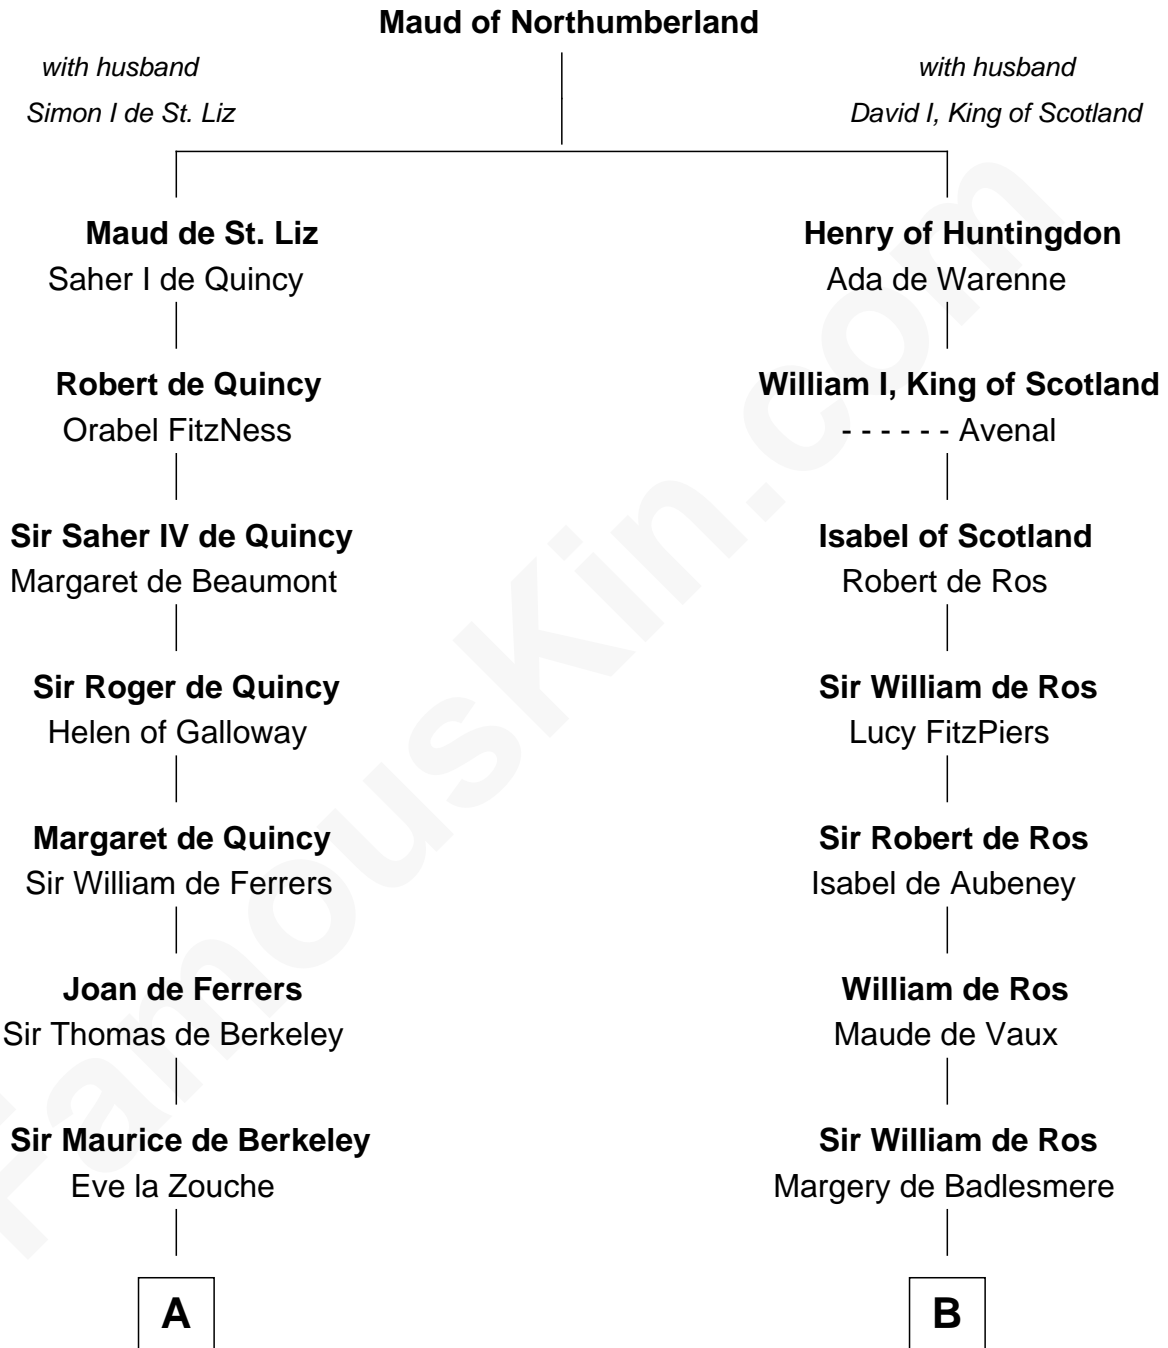

# FamousKin.com Relationship Chart of

**Nicholas Gilman**

*Signer of the U.S. Constitution*

20th cousin 1 time removed of

**James Madison**

*4th U.S. President*

**C**

**Elizabeth Denison**