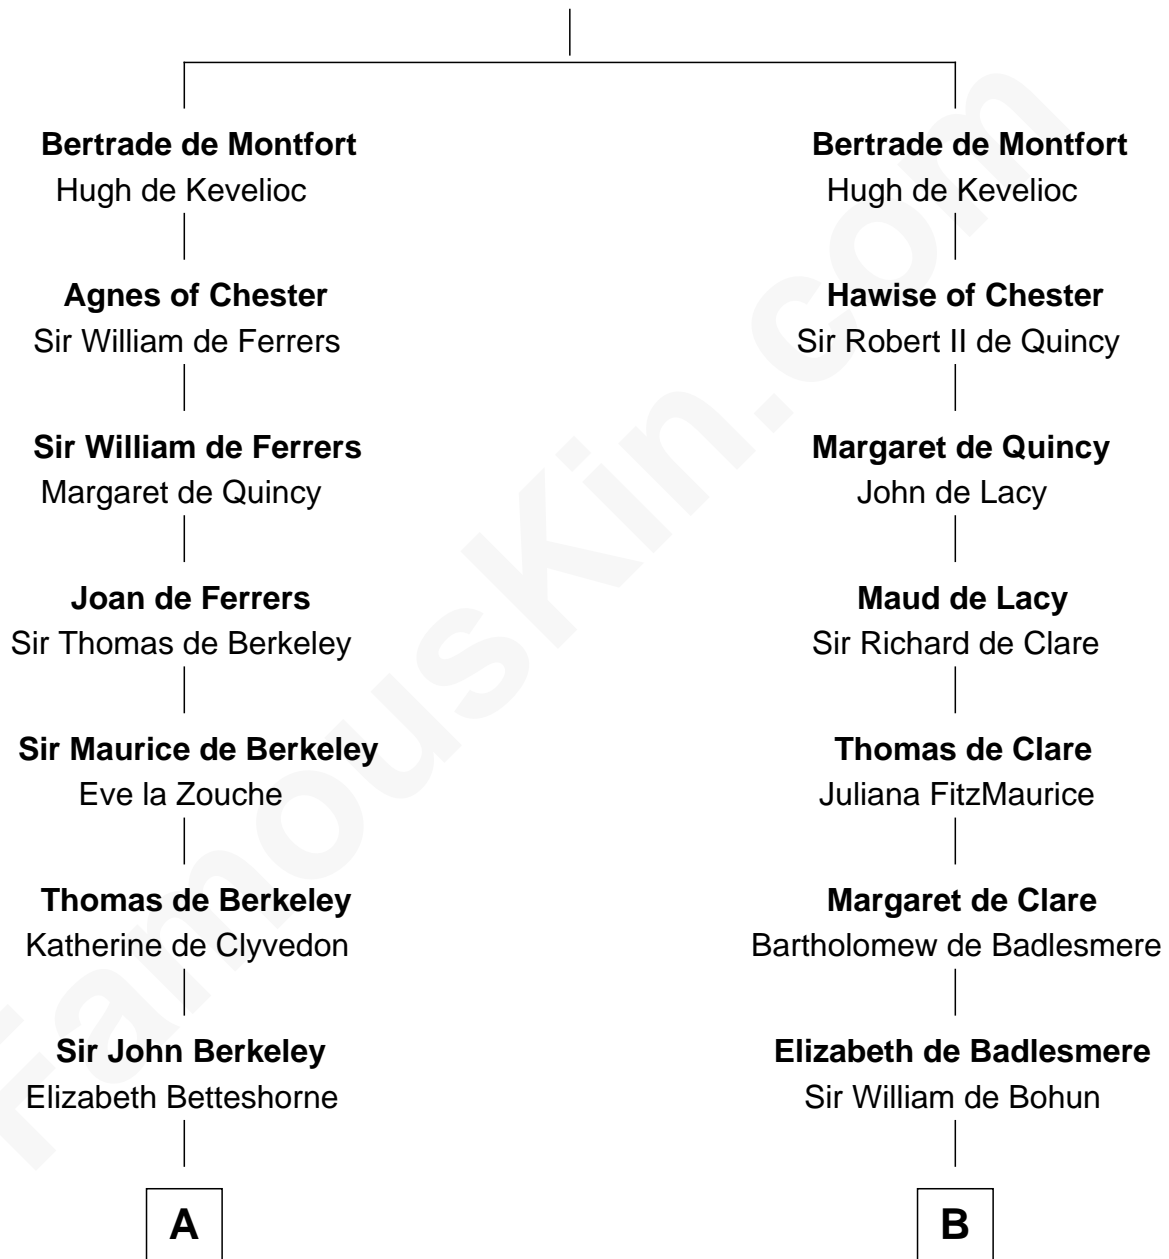

FamousKin.com

Relationship Chart of

Nicholas Gilman

Signer of the U.S. Constitution

19th cousin 1 time removed of

James Madison

4th U.S. President

Simon III de Montfort

Maud - - - - -

C

Elizabeth Rogers

Rev. John Taylor

Ann Taylor

Nicholas Gilman

Nicholas Gilman

Signer of the U.S. Constitution

D

Edwin Conway

Elizabeth Thornton

Francis Conway

Rebecca Catlett

Eleanor Rose Conway

James Madison

James Madison

4th U.S. President

FamousKin.com